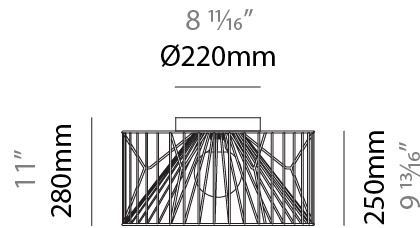

GENERAL

Series: Mariola
 Brand: Ole
 Division: Design
 Mounting Type: Suspension
 Mounting Location: Ceiling
 Subcategory: Pendant

PHYSICAL

Shape: Abstract
 Diameter (mm): 500
 Diameter (in): 19 11/16
 Height (mm): 250
 Height (in): 9 13/16
 Max. Overall Height (mm): 2250
 Max. Overall Height (in): 88 9/16
 Light Distribution: Omnidirectional
 Fixture Finish: BEI / BLK / BLU / COG / DGN / GRY / MRN / MOC / MUS / OLV / SIL / STN / TER / WHI
 Holder Finish: MWH / MBK
 Accent Finish: WHI / GSD
 Fixture Material: Fabric Cord / Metal
 Cable Details: 2,000mm/78 3/4" Transparent Cable

GENERAL

Series: Mariola
 Brand: Ole
 Division: Design
 Mounting Type: Suspension
 Mounting Location: Ceiling
 Subcategory: Pendant

PHYSICAL

Shape: Abstract
 Diameter (mm): 500
 Diameter (in): 19 11/16
 Height (mm): 500
 Height (in): 19 11/16
 Max. Overall Height (mm): 2500
 Max. Overall Height (in): 98 7/16
 Light Distribution: Omnidirectional
 Fixture Finish: BEI / BLK / BLU / COG / DGN / GRY / MRN / MOC / MUS / OLV / SIL / STN / TER / WHI
 Holder Finish: MWH / MBK
 Accent Finish: WHI / GSD
 Fixture Material: Fabric Cord / Metal
 Cable Details: 2,000mm/78 3/4" Transparent Cable

GENERAL

Series: Mariola
 Brand: Ole
 Division: Design
 Mounting Type: Surface
 Mounting Location: Ceiling
 Subcategory: Ambient

PHYSICAL

Shape: Abstract
 Diameter (mm): 500
 Diameter (in): 19 11/16
 Height (mm): 280
 Height (in): 11
 Light Distribution: Omnidirectional
 Fixture Finish: BEI / BLK / BLU / COG / DGN / GRY / MRN / MOC / MUS / OLV / SIL / STN / TER / WHI
 Holder Finish: WHI / GSD
 Accent Finish: WHI
 Fixture Material: Fabric Cord / Metal

Certified By: Certified for North American Standards
 IP rating: IP20

PROJECT
TYPE
SPECIFIER
QUANTITY
DATE

Ø500mm 19 11/16"

MARIOLA SURFACE

D112048-

PROJECT

TYPE

SPECIFIER