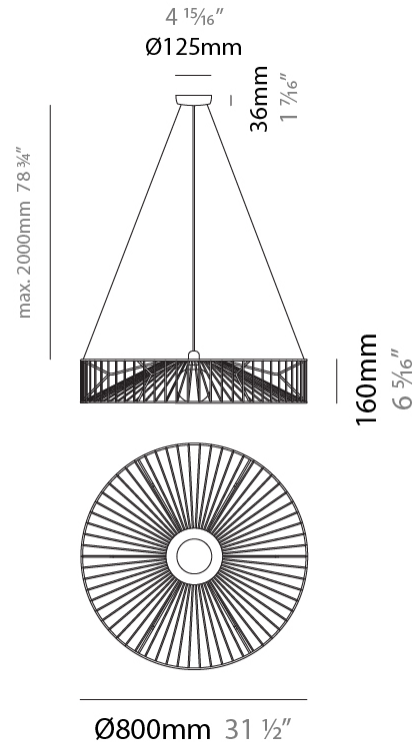

MARIOLA SUSPENSION

D111182- - -

base number   Finish Options   Finish Options   Finish Options

1. To build a product code in our configurator select the specify button on the base model # product page
2. To build a manual product code on this datasheet choose from the options listed below in blue font and add the suffix to the base model #

GENERAL

Series: Mariola
Brand: Ole
Division: Design
Mounting Type: Suspension
Mounting Location: Ceiling
Subcategory: Pendant

PHYSICAL

Shape: Abstract
Diameter (mm): 800
Diameter (in): 31 1/2
Height (mm): 160
Height (in): 6 3/16
Max. Overall Height (mm): 2160
Max. Overall Height (in): 85 1/16
Light Distribution: Omnidirectional
Fixture Finish: BEI / BLK / BLU / COG / DGN / GRY / MRN / MOC / MUS / OLV / SIL / STN / TER / WHI
Holder Finish: MWH / MBK
Accent Finish: WHI / GSD
Fixture Material: Fabric Cord / Metal
Cable Details: 2,000mm/78 3/4" Transparent Cable

ELECTRICAL

Number of Lamps: 1
Lamp Type: LED Retrofit
Bulb Included: Bulb Not Included
Max. Wattage Per Lamp (W): 20
Lamp Base: E26
Input Voltage (V): 120
Upon Request: 277Vac / GU24

LED

OPTICAL

RATINGS AND CERTIFICATIONS

Certified By: Certified for North American Standards
IP rating: IP20

PROJECT	_____
TYPE	_____
SPECIFIER	_____
QUANTITY	_____
DATE	_____