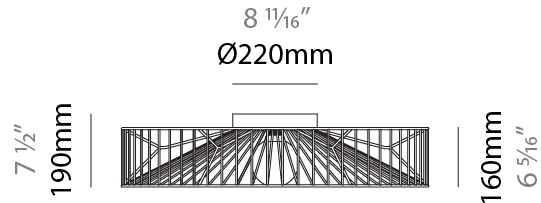

GENERAL

Series: Mariola
 Brand: Ole
 Division: Design
 Mounting Type: Suspension
 Mounting Location: Ceiling
 Subcategory: Pendant

PHYSICAL

Shape: Abstract
 Diameter (mm): 800
 Diameter (in): 31 1/2
 Height (mm): 160
 Height (in): 6 3/16
 Max. Overall Height (mm): 2160
 Max. Overall Height (in): 85 1/16
 Light Distribution: Omnidirectional
 Fixture Finish: BEI / BLK / BLU / COG / DGN / GRY / MRN / MOC / MUS / OLV / SIL / STN / TER / WHI
 Holder Finish: MWH / MBK
 Accent Finish: WHI / GSD
 Fixture Material: Fabric Cord / Metal
 Cable Details: 2,000mm/78 3/4" Transparent Cable

GENERAL

Series: Mariola
Brand: Ole
Division: Design
Mounting Type: Surface
Mounting Location: Ceiling
Subcategory: Ambient

PHYSICAL

Shape: Abstract
Diameter (mm): 800
Diameter (in): 31 1/2
Height (mm): 190
Height (in): 7 1/2
Light Distribution: Omnidirectional
Fixture Finish: BEI / BLK / BLU / COG / DGN / GRY / MRN / MOC / MUS / OLV / SIL / STN / TER / WHI
Holder Finish: WHI / GSD
Accent Finish: WHI
Fixture Material: Fabric Cord / Metal

Certified By: Certified for North American Standards
IP rating: IP20

PROJECT
TYPE
SPECIFIER
QUANTITY
DATE

Ø800mm 31 1/2"

MARIOLA SURFACE

D112049-

PROJECT

TYPE

SPECIFIER