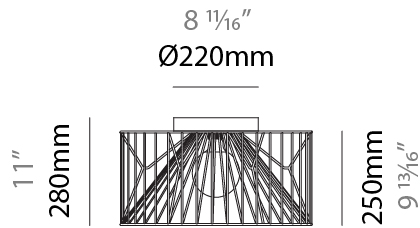

MARIOLA SURFACE

D112048- _____ - _____

base number   Finish   Finish
Options   Options   Options

1. To build a product code in our configurator select the specify button on the base model # product page
2. To build a manual product code on this datasheet choose from the options listed below in blue font and add the suffix to the base model #

GENERAL

Series: Mariola
Brand: Ole
Division: Design
Mounting Type: Surface
Mounting Location: Ceiling
Subcategory: Ambient

PHYSICAL

Shape: Abstract
Diameter (mm): 500
Diameter (in): 19 11/16
Height (mm): 280
Height (in): 11
Light Distribution: Omnidirectional
Fixture Finish: BEI / BLK / BLU / COG / DGN / GRY / MRN / MOC / MUS / OLV / SIL / STN / TER / WHI
Holder Finish: WHI / GSD
Accent Finish: WHI
Fixture Material: Fabric Cord / Metal

ELECTRICAL

Number of Lamps: 1
Lamp Type: LED Retrofit
Bulb Included: Bulb Included
Max. Wattage Per Lamp (W): 20
Lamp Base: E26
Input Voltage (V): 120
Upon Request: 277Vac / GU24

LED

OPTICAL

RATINGS AND CERTIFICATIONS

Certified By: Certified for North American Standards
IP rating: IP20

PROJECT
TYPE
SPECIFIER
QUANTITY
DATE