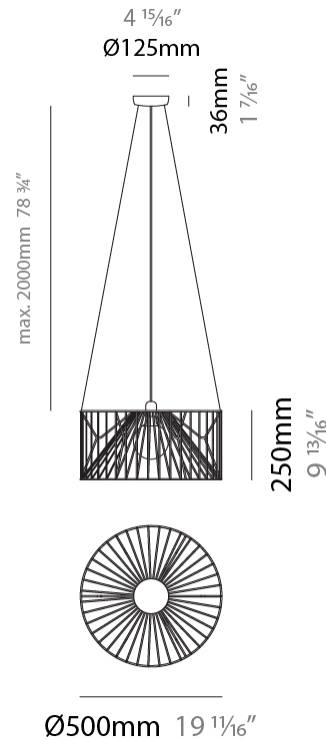

MARIOLA SUSPENSION

D111180-

base number   Finish Options   Finish Options   Finish Options

1. To build a product code in our configurator select the specify button on the base model # product page
2. To build a manual product code on this datasheet choose from the options listed below in blue font and add the suffix to the base model #

GENERAL

Series: Mariola
Brand: Ole
Division: Design
Mounting Type: Suspension
Mounting Location: Ceiling
Subcategory: Pendant

PHYSICAL

Shape: Abstract
Diameter (mm): 500
Diameter (in): 19 ¹¹/₁₆"
Height (mm): 250
Height (in): 9 ¹³/₁₆"
Max. Overall Height (mm): 2250
Max. Overall Height (in): 88 ⁹/₁₆"
Light Distribution: Omnidirectional
Fixture Finish: BEI / BLK / BLU / COG / DGN / GRY / MRN / MOC / MUS / OLV / SIL / STN / TER / WHI
Holder Finish: MWH / MBK
Accent Finish: WHI / GSD
Fixture Material: Fabric Cord / Metal
Cable Details: 2,000mm/78 3/4" Transparent Cable

ELECTRICAL

Number of Lamps: 1
Lamp Type: LED Retrofit
Bulb Included: Bulb Not Included
Max. Wattage Per Lamp (W): 20
Lamp Base: E26
Input Voltage (V): 120
Upon Request: 277Vac / GU24

LED

OPTICAL

RATINGS AND CERTIFICATIONS

Certified By: Certified for North American Standards
IP rating: IP20

PROJECT	
TYPE	
SPECIFIER	
QUANTITY	
DATE