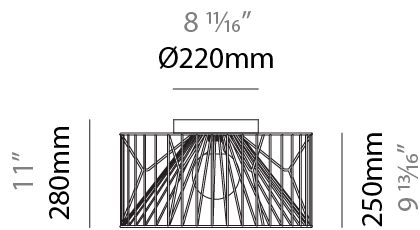

MARIOLA SURFACE

D112048- _____ - _____

base number   Finish Options   Finish Options

1. To build a product code in our configurator select the specify button on the base model # product page
2. To build a manual product code on this datasheet choose from the options listed below in blue font and add the suffix to the base model #

GENERAL

Series: Mariola
Brand: Ole
Division: Design
Mounting Type: Surface
Mounting Location: Ceiling
Subcategory: Ambient

PHYSICAL

Shape: Abstract
Diameter (mm): 500
Diameter (in): 19 11/16
Height (mm): 280
Height (in): 11
Light Distribution: Omnidirectional
Fixture Finish: BEI / BLK / BLU / COG / DGN / GRY / MRN / MOC / MUS / OLV / SIL / STN / TER / WHI
Holder Finish: WHI / GSD
Accent Finish: WHI
Fixture Material: Fabric Cord / Metal

ELECTRICAL

Number of Lamps: 1
Lamp Type: LED Retrofit
Bulb Included: Bulb Included
Max. Wattage Per Lamp (W): 20
Lamp Base: E26
Input Voltage (V): 120
Upon Request: 277Vac / GU24

LED

OPTICAL

RATINGS AND CERTIFICATIONS

Certified By: Certified for North American Standards
IP rating: IP20

PROJECT
TYPE
SPECIFIER
QUANTITY
DATE

Ø500mm 19 11/16"