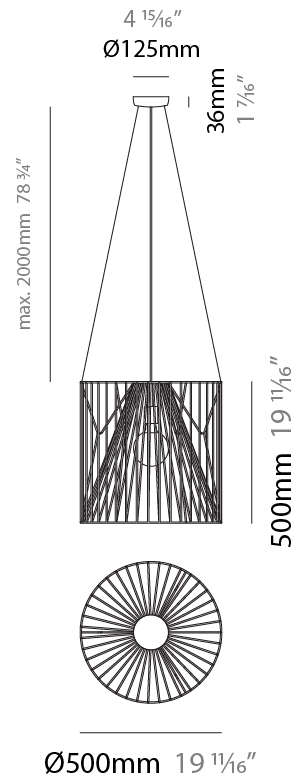

MARIOLA SUSPENSION

D111181-

base number   Finish Options   Finish Options   Finish Options

1. To build a product code in our configurator select the specify button on the base model # product page
2. To build a manual product code on this datasheet choose from the options listed below in blue font and add the suffix to the base model #

GENERAL

Series: Mariola
Brand: Ole
Division: Design
Mounting Type: Suspension
Mounting Location: Ceiling
Subcategory: Pendant

PHYSICAL

Shape: Abstract
Diameter (mm): 500
Diameter (in): 19 11/16
Height (mm): 500
Height (in): 19 11/16
Max. Overall Height (mm): 2500
Max. Overall Height (in): 98 7/16
Light Distribution: Omnidirectional
Fixture Finish: BEI / BLK / BLU / COG / DGN / GRY / MRN / MOC / MUS / OLV / SIL / STN / TER / WHI
Holder Finish: MWH / MBK
Accent Finish: WHI / GSD
Fixture Material: Fabric Cord / Metal
Cable Details: 2,000mm/78 3/4" Transparent Cable

ELECTRICAL

Number of Lamps: 1
Lamp Type: LED Retrofit
Bulb Included: Bulb Not Included
Max. Wattage Per Lamp (W): 20
Lamp Base: E26
Input Voltage (V): 120
Upon Request: 277Vac / GU24

LED

OPTICAL

RATINGS AND CERTIFICATIONS

Certified By: Certified for North American Standards
IP rating: IP20

PROJECT _____
TYPE _____
SPECIFIER _____
QUANTITY _____
DATE _____