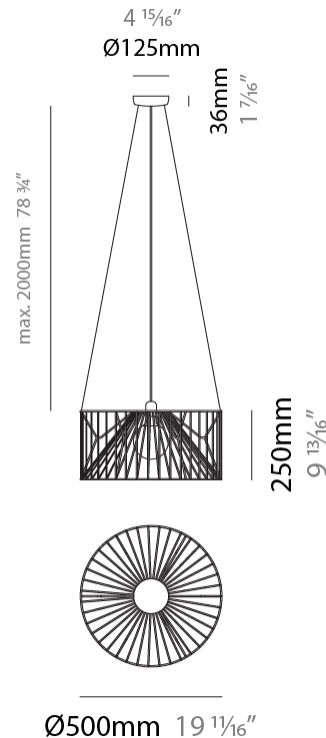

MARIOLA SUSPENSION

D111180-

base number   Finish Options   Finish Options   Finish Options

1. To build a product code in our configurator select the specify button on the base model # product page
2. To build a manual product code on this datasheet choose from the options listed below in blue font and add the suffix to the base model #

GENERAL

Series: Mariola
Brand: Ole
Division: Design
Mounting Type: Suspension
Mounting Location: Ceiling
Subcategory: Pendant

PHYSICAL

Shape: Abstract
Diameter (mm): 500
Diameter (in): 19 ¹¹/₁₆"
Height (mm): 250
Height (in): 9 ¹³/₁₆"
Max. Overall Height (mm): 2250
Max. Overall Height (in): 88 ⁹/₁₆"
Light Distribution: Omnidirectional
Fixture Finish: BEI / BLK / BLU / COG / DGN / GRY / MRN / MOC / MUS / OLV / SIL / STN / TER / WHI
Holder Finish: MWH / MBK
Accent Finish: WHI / GSD
Fixture Material: Fabric Cord / Metal
Cable Details: 2,000mm/78 3/4" Transparent Cable

ELECTRICAL

Number of Lamps: 1
Lamp Type: LED Retrofit
Bulb Included: Bulb Not Included
Max. Wattage Per Lamp (W): 20
Lamp Base: E26
Input Voltage (V): 120
Upon Request: 277Vac / GU24

LED

OPTICAL

RATINGS AND CERTIFICATIONS

Certified By: Certified for North American Standards
IP rating: IP20

PROJECT
TYPE
SPECIFIER
QUANTITY
DATE