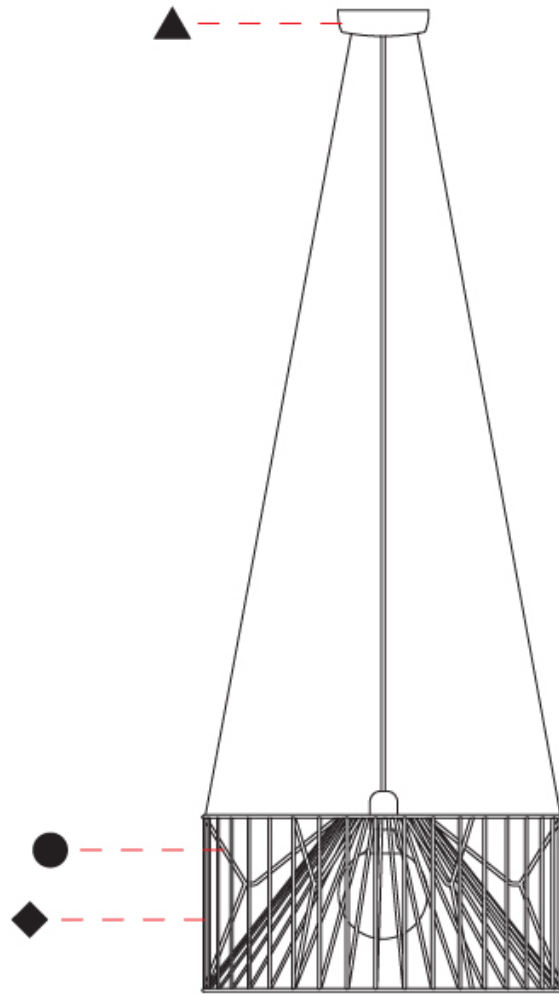

MARIOLA SUSPENSION

D111180-

PROJECT _____

TYPE _____

SPECIFIER _____

QUANTITY _____

DATE _____

D