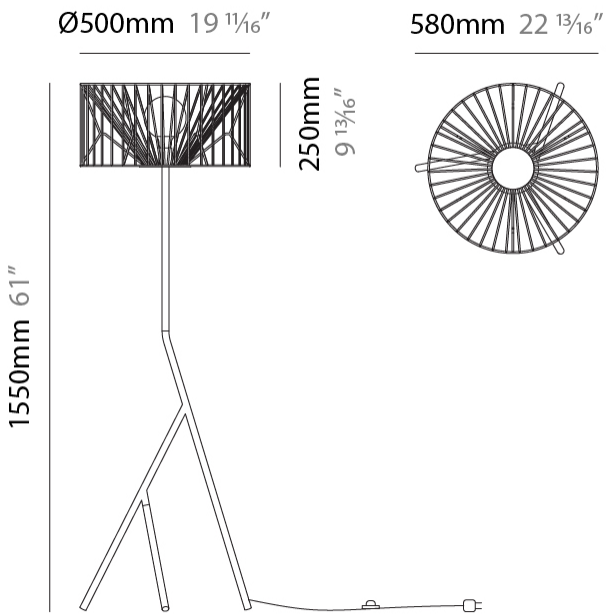

PROJECT	_____
TYPE	_____
SPECIFIER	_____
QUANTITY	_____
DATE	_____

MARIOLA PORTABLE

D114030-

base number	Finish Options	Finish Options	Finish Options

1. To build a product code in our configurator select the specify button on the base model # product page
2. To build a manual product code on this datasheet choose from the options listed below in blue font and add the suffix to the base model #

GENERAL

Series: Mariola
Partner: Ole
Division: Design
Installation: Portable
Product Type: Floor
Mounting Location: Floor

PHYSICAL

Shape: Abstract
Diameter (mm): 500
Diameter (in): 19 11/16
Height (mm): 1550
Height (in): 61
Fixture Finish: BEI / BLK / BLU / COG / DGN / GRY / MRN / MOC / MUS / OLV / SIL / STN / TER / WHI
Holder Finish: WHI / GSD
Accent Finish: WHI
Fixture Material: Fabric Cord / Metal
Primary Material: Fabric - Recycled
Cable Details: 100/100 Cord

ELECTRICAL

Number of Lamps: 1
Lamp Type: LED Retrofit
Lamp Shape: A19
Bulb Included: Bulb Not Included
Max. Wattage Per Lamp (W): 15
Lamp Base: E26
Input Voltage (V): 120
Upon Request: 277Vac / GU24

LED

OPTICAL

RATINGS AND CERTIFICATIONS

Certified By: Certified for North American Standards
IP rating: IP20