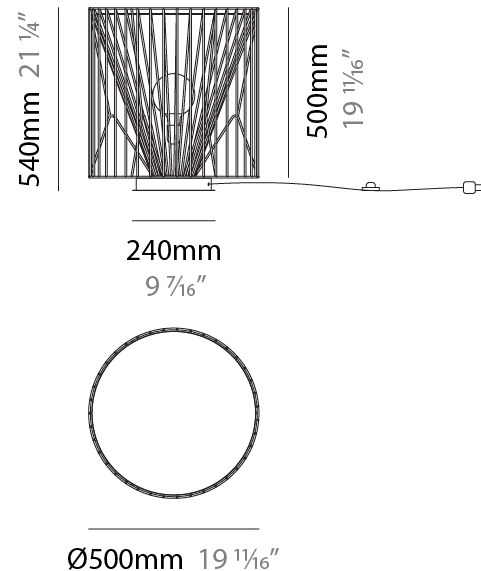

MARIOLA PORTABLE

D114031-

base number   Finish Options   Finish Options

1. To build a product code in our configurator select the specify button on the base model # product page
2. To build a manual product code on this datasheet choose from the options listed below in blue font and add the suffix to the base model #

GENERAL

Series: Mariola
Partner: Ole
Division: Design
Installation: Portable
Product Type: Floor
Mounting Location: Floor

PHYSICAL

Shape: Abstract
Diameter (mm): 500
Diameter (in): 19 11/16
Height (mm): 540
Height (in): 21 1/4
Diffuser: PMMA - Opal
Fixture Finish: BEI / BLK / BLU / COG / DGN / GRY / MRN / MOC / MUS / OLV / SIL / STN / TER / WHI
Holder Finish: WHI / GSD
Accent Finish: WHI
Fixture Material: Fabric Cord / Metal
Primary Material: Fabric - Recycled
Cable Details: 220/100 Cord

ELECTRICAL

Number of Lamps: 1
Lamp Type: LED Retrofit
Lamp Shape: A19
Bulb Included: Bulb Not Included
Max. Wattage Per Lamp (W): 15
Lamp Base: E26
Input Voltage (V): 120
Upon Request: 277Vac / GU24

LED

OPTICAL

RATINGS AND CERTIFICATIONS

Certified By: Certified for North American Standards
IP rating: IP20

PROJECT
TYPE
SPECIFIER
QUANTITY
DATE