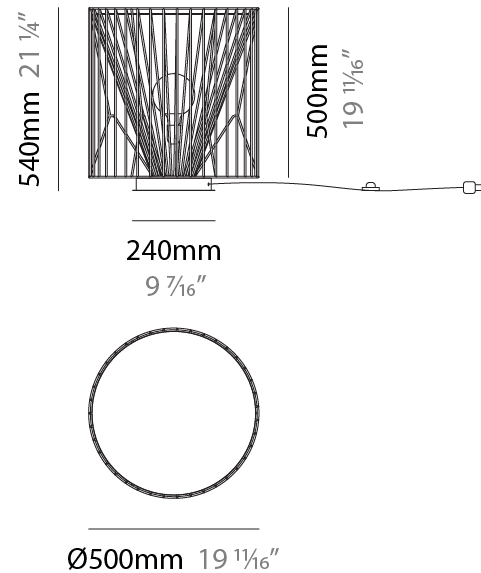

MARIOLA PORTABLE

D114031- - -

base number   Finish Options   Finish Options

1. To build a product code in our configurator select the specify button on the base model # product page
2. To build a manual product code on this datasheet choose from the options listed below in blue font and add the suffix to the base model #

GENERAL

Series: Mariola
Brand: Ole
Division: Design
Mounting Type: Portable
Mounting Location: Floor
Subcategory: Ambient

PHYSICAL

Shape: Abstract
Diameter (mm): 500
Diameter (in): 19 11/16
Height (mm): 540
Height (in): 21 1/4
Light Distribution: Omnidirectional
Diffuser: PMMA - Opal
Fixture Finish: BEI / BLK / BLU / COG / DGN / GRY / MRN / MOC / MUS / OLV / SIL / STN / TER / WHI
Holder Finish: WHI / GSD
Accent Finish: WHI
Fixture Material: Fabric Cord / Metal
Cable Details: 220/100 Cord

ELECTRICAL

Number of Lamps: 1
Lamp Type: LED Retrofit
Lamp Shape: A19
Bulb Included: Bulb Not Included
Max. Wattage Per Lamp (W): 15
Lamp Base: E26
Input Voltage (V): 120
Upon Request: 277Vac / GU24

LED

OPTICAL

RATINGS AND CERTIFICATIONS

Certified By: Certified for North American Standards
IP rating: IP20

PROJECT	
TYPE	
SPECIFIER	
QUANTITY	
DATE