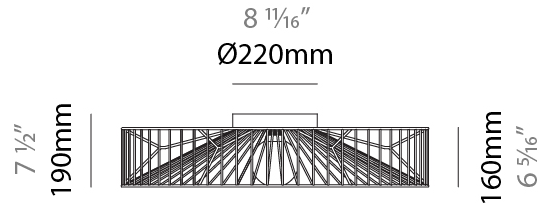

MARIOLA SURFACE

D112049- -

base number   Finish   Finish
Options   Options

1. To build a product code in our configurator select the specify button on the base model # product page
2. To build a manual product code on this datasheet choose from the options listed below in blue font and add the suffix to the base model #

GENERAL

Series: Mariola
Partner: Ole
Division: Design
Installation: Surface
Product Type: Ceiling Surface
Mounting Location: Ceiling

PHYSICAL

Shape: Abstract
Diameter (mm): 800
Diameter (in): 31 1/2
Height (mm): 190
Height (in): 7 1/2
Fixture Finish: BEI / BLK / BLU / COG / DGN / GRY / MRN / MOC / MUS / OLV / SIL / STN / TER / WHI
Holder Finish: WHI / GSD
Accent Finish: WHI
Fixture Material: Fabric Cord / Metal
Primary Material: Fabric - Recycled

ELECTRICAL

Number of Lamps: 1
Lamp Type: LED Retrofit
Bulb Included: Bulb Not Included
Max. Wattage Per Lamp (W): 20
Lamp Base: E26
Input Voltage (V): 120
Upon Request: 277Vac / GU24

LED

OPTICAL

RATINGS AND CERTIFICATIONS

Certified By: Certified for North American Standards
IP rating: IP20

PROJECT
TYPE
SPECIFIER
QUANTITY
DATE

Ø800mm 31 1/2"