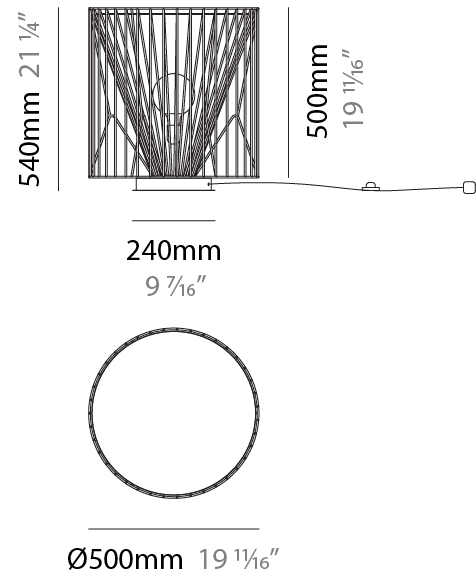

MARIOLA PORTABLE

D114031- - -

base number   Finish Options   Finish Options

1. To build a product code in our configurator select the specify button on the base model # product page
2. To build a manual product code on this datasheet choose from the options listed below in blue font and add the suffix to the base model #

GENERAL

Series: Mariola
Partner: Ole
Division: Design
Installation: Portable
Product Type: Floor
Mounting Location: Floor

PHYSICAL

Shape: Abstract
Diameter (mm): 500
Diameter (in): 19 11/16
Height (mm): 540
Height (in): 21 1/4
Diffuser: PMMA - Opal
Fixture Finish: BEI / BLK / BLU / COG / DGN / GRY / MRN / MOC / MUS / OLV / SIL / STN / TER / WHI
Holder Finish: WHI / GSD
Accent Finish: WHI
Fixture Material: Fabric Cord / Metal
Primary Material: Fabric - Recycled
Cable Details: 220/100 Cord

ELECTRICAL

Number of Lamps: 1
Lamp Type: LED Retrofit
Lamp Shape: A19
Bulb Included: Bulb Not Included
Max. Wattage Per Lamp (W): 15
Lamp Base: E26
Input Voltage (V): 120
Upon Request: 277Vac / GU24

LED

OPTICAL

RATINGS AND CERTIFICATIONS

Certified By: Certified for North American Standards
IP rating: IP20

PROJECT	
TYPE	
SPECIFIER	
QUANTITY	
DATE