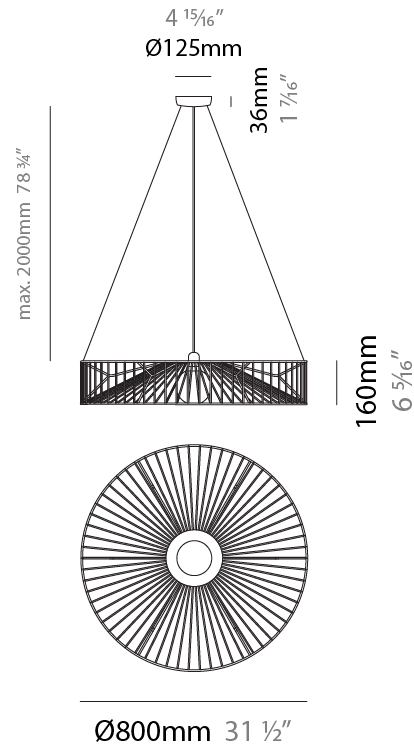

MARIOLA SUSPENSION

D111182- _____

base number   Finish Options   Finish Options

1. To build a product code in our configurator select the specify button on the base model # product page
2. To build a manual product code on this datasheet choose from the options listed below in blue font and add the suffix to the base model #

GENERAL

Series: Mariola
Partner: Ole
Division: Design
Installation: Suspension
Product Type: Pendant
Mounting Location: Ceiling

PHYSICAL

Shape: Abstract
Diameter (mm): 800
Diameter (in): 31 1/2
Height (mm): 160
Height (in): 6 3/16
Max. Overall Height (mm): 2160
Max. Overall Height (in): 85 1/16
Fixture Finish: BEI / BLK / BLU / COG / DGN / GRY / MRN / MOC / MUS / OLV / SIL / STN / TER / WHI
Holder Finish: MBK
Accent Finish: WHI / GSD
Fixture Material: Fabric Cord / Metal
Primary Material: Fabric - Recycled
Cable Details: 2,000mm/78 3/4" Transparent Cable

ELECTRICAL

Number of Lamps: 1
Lamp Type: LED Retrofit
Bulb Included: Bulb Not Included
Max. Wattage Per Lamp (W): 20
Lamp Base: E26
Input Voltage (V): 120
Upon Request: 277Vac / GU24

LED

OPTICAL

RATINGS AND CERTIFICATIONS

Certified By: Certified for North American Standards
IP rating: IP20

PROJECT
TYPE
SPECIFIER
QUANTITY
DATE