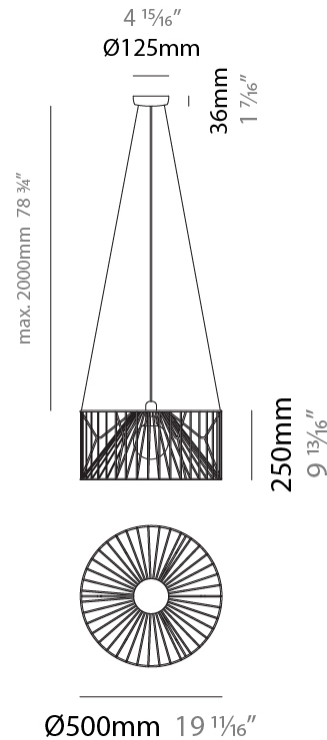

MARIOLA SUSPENSION

D111180- _____ - _____

base number   Finish Options   Finish Options

1. To build a product code in our configurator select the specify button on the base model # product page
2. To build a manual product code on this datasheet choose from the options listed below in blue font and add the suffix to the base model #

GENERAL

Series: Mariola
Partner: Ole
Division: Design
Installation: Suspension
Product Type: Pendant
Mounting Location: Ceiling

PHYSICAL

Shape: Abstract
Diameter (mm): 500
Diameter (in): 19 11/16
Height (mm): 250
Height (in): 9 13/16
Max. Overall Height (mm): 2250
Max. Overall Height (in): 88 3/16
Fixture Finish: BEI / BLK / BLU / COG / DGN / GRY / MRN / MOC / MUS / OLV / SIL / STN / TER / WHI
Holder Finish: MBK
Accent Finish: WHI / GSD
Fixture Material: Fabric Cord / Metal
Primary Material: Fabric - Recycled
Cable Details: 2,000mm/78 3/4" Transparent Cable
Upon Request: Matte White Holder

ELECTRICAL

Number of Lamps: 1
Lamp Type: LED Retrofit
Bulb Included: Bulb Not Included
Max. Wattage Per Lamp (W): 20
Lamp Base: E26
Input Voltage (V): 120
Upon Request: 277Vac / GU24

LED

OPTICAL

RATINGS AND CERTIFICATIONS

Certified By: Certified for North American Standards
IP rating: IP20

PROJECT
TYPE
SPECIFIER
QUANTITY
DATE