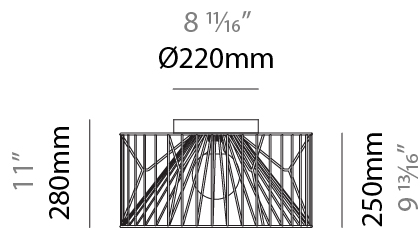

MARIOLA SURFACE

D112048- _____ - _____

base number   Finish   Finish
Options   Options

1. To build a product code in our configurator select the specify button on the base model # product page
2. To build a manual product code on this datasheet choose from the options listed below in blue font and add the suffix to the base model #

GENERAL

Series: Mariola
Partner: Ole
Division: Design
Installation: Surface
Product Type: Ceiling Surface
Mounting Location: Ceiling

PHYSICAL

Shape: Abstract
Diameter (mm): 500
Diameter (in): 19 11/16
Height (mm): 280
Height (in): 11
Fixture Finish: BEI / BLK / BLU / COG / DGN / GRY / MRN / MOC / MUS / OLV / SIL / STN / TER / WHI
Holder Finish: WHI / GSD
Accent Finish: WHI
Fixture Material: Fabric Cord / Metal
Primary Material: Fabric - Recycled

ELECTRICAL

Number of Lamps: 1
Lamp Type: LED Retrofit
Bulb Included: Bulb Included
Max. Wattage Per Lamp (W): 20
Lamp Base: E26
Input Voltage (V): 120
Upon Request: 277Vac / GU24

LED

OPTICAL

RATINGS AND CERTIFICATIONS

Certified By: Certified for North American Standards
IP rating: IP20

PROJECT
TYPE
SPECIFIER
QUANTITY
DATE

Ø500mm 19 11/16"