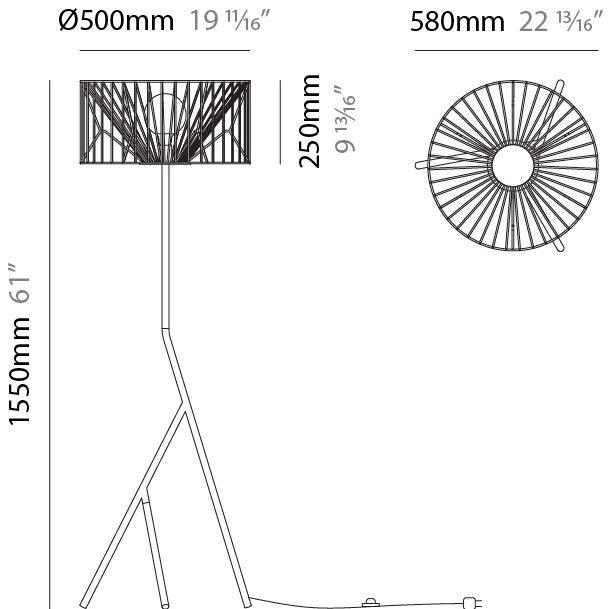

PROJECT	_____
TYPE	_____
SPECIFIER	_____
QUANTITY	_____
DATE	_____

MARIOLA PORTABLE

D114030-

base number	Finish Options	Finish Options	Finish Options

1. To build a product code in our configurator select the specify button on the base model # product page
2. To build a manual product code on this datasheet choose from the options listed below in blue font and add the suffix to the base model #

GENERAL

Series: Mariola
Partner: Ole
Division: Design
Installation: Portable
Product Type: Floor
Mounting Location: Floor

PHYSICAL

Shape: Abstract
Diameter (mm): 500
Diameter (in): 19 11/16
Height (mm): 1550
Height (in): 61
Fixture Finish: BEI / BLK / BLU / COG / DGN / GRY / MRN / MOC / MUS / OLV / SIL / STN / TER / WHI
Holder Finish: WHI / GSD
Accent Finish: WHI
Fixture Material: Fabric Cord / Metal
Primary Material: Fabric - Recycled
Cable Details: 100/100 Cord

ELECTRICAL

Number of Lamps: 1
Lamp Type: LED Retrofit
Lamp Shape: A19
Bulb Included: Bulb Not Included
Max. Wattage Per Lamp (W): 15
Lamp Base: E26
Input Voltage (V): 120
Upon Request: 277Vac / GU24

LED

OPTICAL

RATINGS AND CERTIFICATIONS

Certified By: Certified for North American Standards
IP rating: IP20