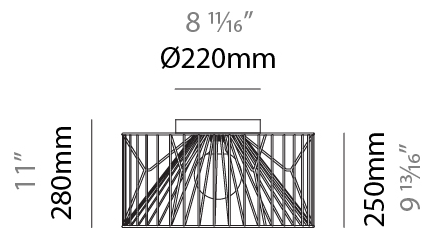

MARIOLA SURFACE

D112048- _____ - _____

base number   Finish   Finish
Options   Options   Options

1. To build a product code in our configurator select the specify button on the base model # product page
2. To build a manual product code on this datasheet choose from the options listed below in blue font and add the suffix to the base model #

GENERAL

Series: Mariola
Partner: Ole
Division: Design
Installation: Surface
Product Type: Ceiling Surface
Mounting Location: Ceiling

PHYSICAL

Shape: Abstract
Diameter (mm): 500
Diameter (in): 19 11/16
Height (mm): 280
Height (in): 11
Fixture Finish: BEI / BLK / BLU / COG / DGN / GRY / MRN / MOC / MUS / OLV / SIL / STN / TER / WHI
Holder Finish: WHI / GSD
Accent Finish: WHI
Fixture Material: Fabric Cord / Metal
Primary Material: Fabric - Recycled

ELECTRICAL

Number of Lamps: 1
Lamp Type: LED Retrofit
Bulb Included: Bulb Included
Max. Wattage Per Lamp (W): 20
Lamp Base: E26
Input Voltage (V): 120
Upon Request: 277Vac / GU24

LED

OPTICAL

RATINGS AND CERTIFICATIONS

Certified By: Certified for North American Standards
IP rating: IP20

PROJECT
TYPE
SPECIFIER
QUANTITY
DATE

Ø500mm 19 11/16"