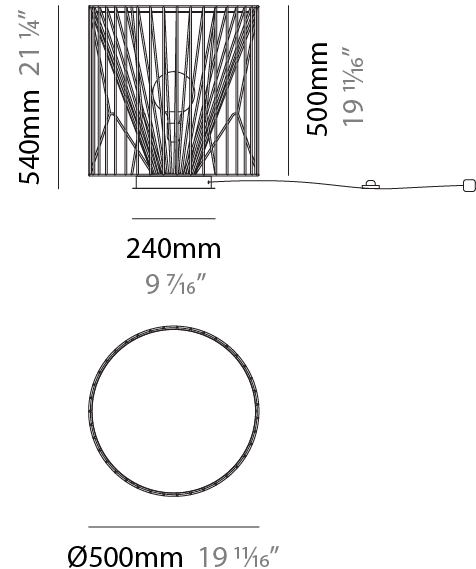

MARIOLA PORTABLE

D114031- - -

base number   Finish Options   Finish Options

1. To build a product code in our configurator select the specify button on the base model # product page
2. To build a manual product code on this datasheet choose from the options listed below in blue font and add the suffix to the base model #

GENERAL

Series: Mariola
Partner: Ole
Division: Design
Installation: Portable
Product Type: Floor
Mounting Location: Floor

PHYSICAL

Shape: Abstract
Diameter (mm): 500
Diameter (in): 19 11/16
Height (mm): 540
Height (in): 21 1/4
Diffuser: PMMA - Opal
Fixture Finish: BEI / BLK / BLU / COG / DGN / GRY / MRN / MOC / MUS / OLV / SIL / STN / TER / WHI
Holder Finish: WHI / GSD
Accent Finish: WHI
Fixture Material: Fabric Cord / Metal
Primary Material: Fabric - Recycled
Cable Details: 220/100 Cord

ELECTRICAL

Number of Lamps: 1
Lamp Type: LED Retrofit
Lamp Shape: A19
Bulb Included: Bulb Not Included
Max. Wattage Per Lamp (W): 15
Lamp Base: E26
Input Voltage (V): 120
Upon Request: 277Vac / GU24

LED

OPTICAL

RATINGS AND CERTIFICATIONS

Certified By: Certified for North American Standards
IP rating: IP20

PROJECT	_____
TYPE	_____
SPECIFIER	_____
QUANTITY	_____
DATE	_____