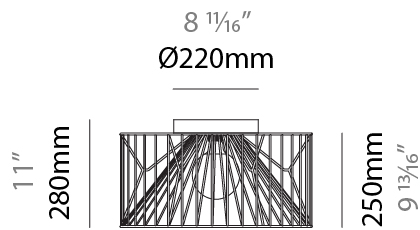

MARIOLA SURFACE

D112048- _____ - _____

base number   Finish   Finish
Options   Options   Options

1. To build a product code in our configurator select the specify button on the base model # product page
2. To build a manual product code on this datasheet choose from the options listed below in blue font and add the suffix to the base model #

GENERAL

Series: Mariola
Brand: Ole
Division: Design
Mounting Type: Surface
Mounting Location: Ceiling
Subcategory: Ambient

PHYSICAL

Shape: Abstract
Diameter (mm): 500
Diameter (in): 19 11/16
Height (mm): 280
Height (in): 11
Light Distribution: Omnidirectional
Fixture Finish: BEI / BLK / BLU / COG / DGN / GRY / MRN / MOC / MUS / OLV / SIL / STN / TER / WHI
Holder Finish: WHI / GSD
Accent Finish: WHI
Fixture Material: Fabric Cord / Metal

ELECTRICAL

Number of Lamps: 1
Lamp Type: LED Retrofit
Bulb Included: Bulb Included
Max. Wattage Per Lamp (W): 20
Lamp Base: E26
Input Voltage (V): 120
Upon Request: 277Vac / GU24

LED

OPTICAL

RATINGS AND CERTIFICATIONS

Certified By: Certified for North American Standards
IP rating: IP20

PROJECT
TYPE
SPECIFIER
QUANTITY
DATE