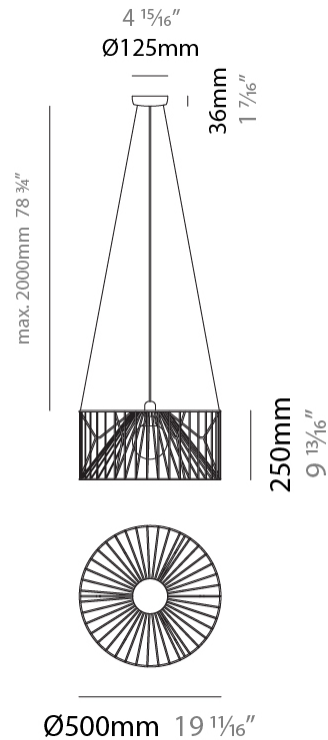

MARIOLA SUSPENSION

D111180-

base number   Finish Options   Finish Options   Finish Options

1. To build a product code in our configurator select the specify button on the base model # product page
2. To build a manual product code on this datasheet choose from the options listed below in blue font and add the suffix to the base model #

GENERAL

Series: Mariola
Brand: Ole
Division: Design
Mounting Type: Suspension
Mounting Location: Ceiling
Subcategory: Pendant

PHYSICAL

Shape: Abstract
Diameter (mm): 500
Diameter (in): 19 15/16
Height (mm): 250
Height (in): 9 13/16
Max. Overall Height (mm): 2250
Max. Overall Height (in): 88 9/16
Light Distribution: Omnidirectional
Fixture Finish: BEI / BLK / BLU / COG / DGN / GRY / MRN / MOC / MUS / OLV / SIL / STN / TER / WHI
Holder Finish: MWH / MBK
Accent Finish: WHI / GSD
Fixture Material: Fabric Cord / Metal
Cable Details: 2,000mm/78 3/4" Transparent Cable

ELECTRICAL

Number of Lamps: 1
Lamp Type: LED Retrofit
Bulb Included: Bulb Not Included
Max. Wattage Per Lamp (W): 20
Lamp Base: E26
Input Voltage (V): 120
Upon Request: 277Vac / GU24

LED

OPTICAL

RATINGS AND CERTIFICATIONS

Certified By: Certified for North American Standards
IP rating: IP20