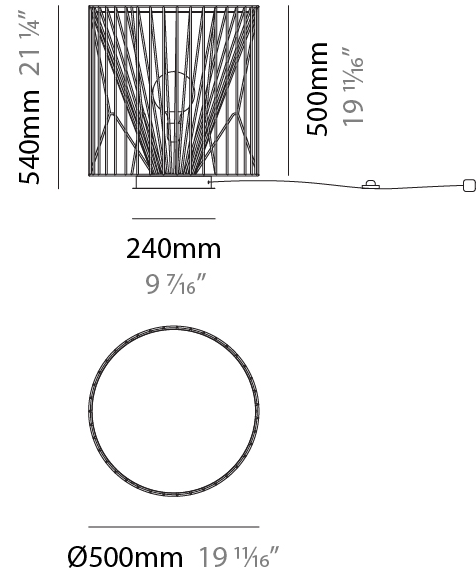

MARIOLA PORTABLE

D114031-

base number   Finish Options   Finish Options

1. To build a product code in our configurator select the specify button on the base model # product page
2. To build a manual product code on this datasheet choose from the options listed below in blue font and add the suffix to the base model #

GENERAL

Series: Mariola
Brand: Ole
Division: Design
Mounting Type: Portable
Mounting Location: Floor
Subcategory: Ambient

PHYSICAL

Shape: Abstract
Diameter (mm): 500
Diameter (in): 19 11/16
Height (mm): 540
Height (in): 21 1/4
Light Distribution: Omnidirectional
Diffuser: PMMA - Opal
Fixture Finish: BEI / BLK / BLU / COG / DGN / GRY / MRN / MOC / MUS / OLV / SIL / STN / TER / WHI
Holder Finish: WHI / GSD
Accent Finish: WHI
Fixture Material: Fabric Cord / Metal
Cable Details: 220/100 Cord

ELECTRICAL

Number of Lamps: 1
Lamp Type: LED Retrofit
Lamp Shape: A19
Bulb Included: Bulb Not Included
Max. Wattage Per Lamp (W): 15
Lamp Base: E26
Input Voltage (V): 120
Upon Request: 277Vac / GU24

LED

OPTICAL

RATINGS AND CERTIFICATIONS

Certified By: Certified for North American Standards
IP rating: IP20

PROJECT
TYPE
SPECIFIER
QUANTITY
DATE