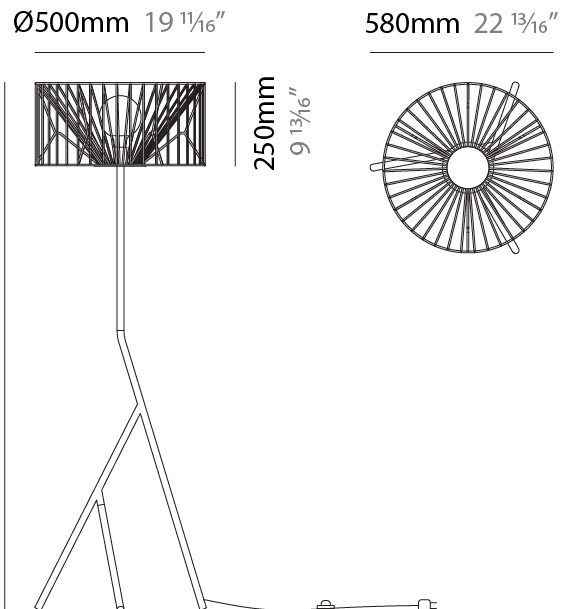

PROJECT	_____
TYPE	_____
SPECIFIER	_____
QUANTITY	_____
DATE	_____

MARIOLA PORTABLE

D114030-

base number	Finish	Finish	Finish
	Options	Options	Options

1. To build a product code in our configurator select the specify button on the base model # product page
2. To build a manual product code on this datasheet choose from the options listed below in blue font and add the suffix to the base model #

GENERAL

Series: Mariola
Brand: Ole
Division: Design
Mounting Type: Portable
Mounting Location: Floor
Subcategory: Ambient

PHYSICAL

Shape: Abstract
Diameter (mm): 500
Diameter (in): 19 11/16
Height (mm): 1550
Height (in): 61
Light Distribution: Omnidirectional
Fixture Finish: BEI / BLK / BLU / COG / DGN / GRY / MRN / MOC / MUS / OLV / SIL / STN / TER / WHI
Holder Finish: WHI / GSD
Accent Finish: WHI
Fixture Material: Fabric Cord / Metal
Cable Details: 100/100 Cord

ELECTRICAL

Number of Lamps: 1
Lamp Type: LED Retrofit
Lamp Shape: A19
Bulb Included: Bulb Not Included
Max. Wattage Per Lamp (W): 15
Lamp Base: E26
Input Voltage (V): 120
Upon Request: 277Vac / GU24

LED

OPTICAL

RATINGS AND CERTIFICATIONS

Certified By: Certified for North American Standards
IP rating: IP20