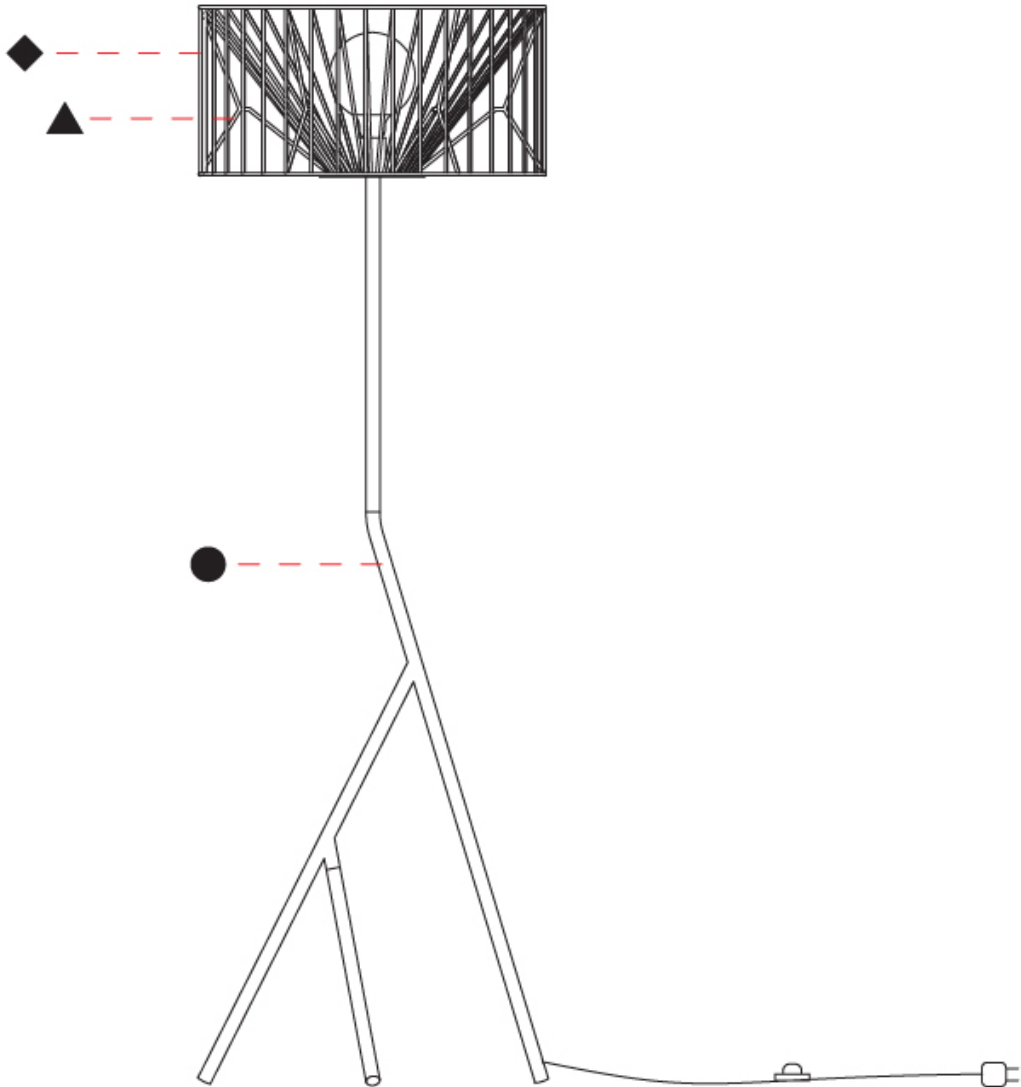

MARIOLA PORTABLE

D114030-

PROJECT

TYPE

SPECIFIER

QUANTITY

DATE