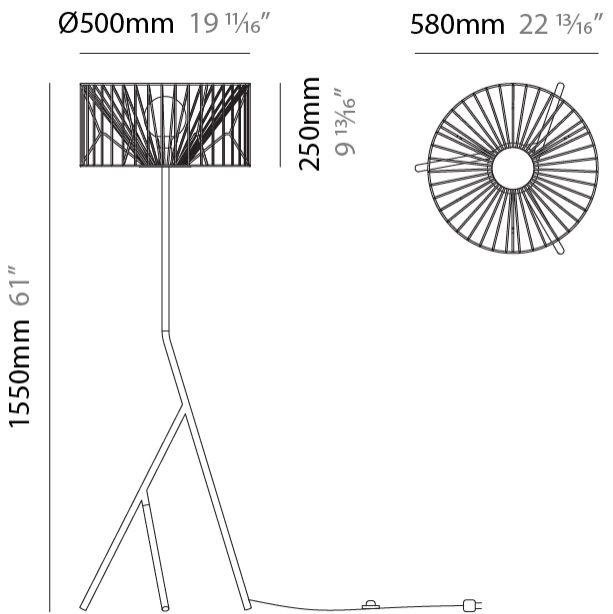

PROJECT	_____
TYPE	_____
SPECIFIER	_____
QUANTITY	_____
DATE	_____

MARIOLA PORTABLE

D114030-

base number	Finish Options	Finish Options	Finish Options

1. To build a product code in our configurator select the specify button on the base model # product page
2. To build a manual product code on this datasheet choose from the options listed below in blue font and add the suffix to the base model #

GENERAL

Series: Mariola
Brand: Ole
Division: Design
Mounting Type: Portable
Mounting Location: Floor
Subcategory: Ambient

PHYSICAL

Shape: Abstract
Diameter (mm): 500
Diameter (in): 19 11/16
Height (mm): 1550
Height (in): 61
Light Distribution: Omnidirectional
Fixture Finish: BEI / BLK / BLU / COG / DGN / GRY / MRN / MOC / MUS / OLV / SIL / STN / TER / WHI
Holder Finish: WHI / GSD
Accent Finish: WHI
Fixture Material: Fabric Cord / Metal
Cable Details: 100/100 Cord

ELECTRICAL

Number of Lamps: 1
Lamp Type: LED Retrofit
Lamp Shape: A19
Bulb Included: Bulb Not Included
Max. Wattage Per Lamp (W): 15
Lamp Base: E26
Input Voltage (V): 120
Upon Request: 277Vac / GU24

LED

OPTICAL

RATINGS AND CERTIFICATIONS

Certified By: Certified for North American Standards
IP rating: IP20