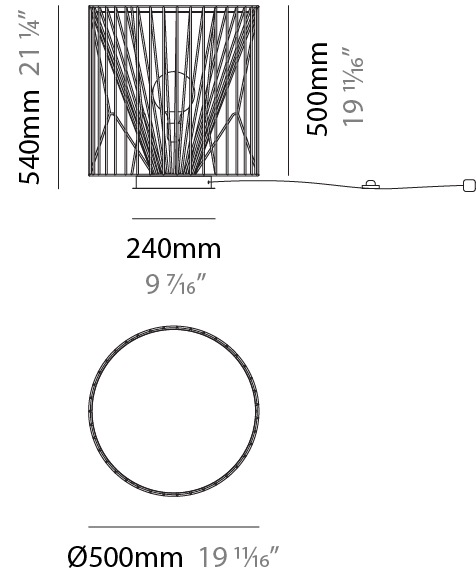

MARIOLA PORTABLE

D114031-

base number   Finish   Finish
Options   Options

1. To build a product code in our configurator select the specify button on the base model # product page
2. To build a manual product code on this datasheet choose from the options listed below in blue font and add the suffix to the base model #

GENERAL

Series: Mariola
Brand: Ole
Division: Design
Mounting Type: Portable
Mounting Location: Floor
Subcategory: Ambient

PHYSICAL

Shape: Abstract
Diameter (mm): 500
Diameter (in): 19 11/16
Height (mm): 540
Height (in): 21 1/4
Light Distribution: Omnidirectional
Diffuser: PMMA - Opal
Fixture Finish: BEI / BLK / BLU / COG / DGN / GRY / MRN / MOC / MUS / OLV / SIL / STN / TER / WHI
Holder Finish: WHI / GSD
Accent Finish: WHI
Fixture Material: Fabric Cord / Metal
Cable Details: 220/100 Cord

ELECTRICAL

Number of Lamps: 1
Lamp Type: LED Retrofit
Lamp Shape: A19
Bulb Included: Bulb Not Included
Max. Wattage Per Lamp (W): 15
Lamp Base: E26
Input Voltage (V): 120
Upon Request: 277Vac / GU24

LED

OPTICAL

RATINGS AND CERTIFICATIONS

Certified By: Certified for North American Standards
IP rating: IP20

PROJECT
TYPE
SPECIFIER
QUANTITY
DATE