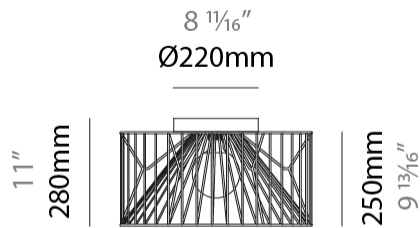

MARIOLA SURFACE

D112048- _____

base number   Finish   Finish
Options   Options   Options

1. To build a product code in our configurator select the specify button on the base model # product page
2. To build a manual product code on this datasheet choose from the options listed below in blue font and add the suffix to the base model #

GENERAL

Series: Mariola
Brand: Ole
Division: Design
Mounting Type: Surface
Mounting Location: Ceiling
Subcategory: Ambient

PHYSICAL

Shape: Abstract
Diameter (mm): 500
Diameter (in): 19 11/16
Height (mm): 280
Height (in): 11
Light Distribution: Omnidirectional
Fixture Finish: BEI / BLK / BLU / COG / DGN / GRY / MRN / MOC / MUS / OLV / SIL / STN / TER / WHI
Holder Finish: WHI / GSD
Accent Finish: WHI
Fixture Material: Fabric Cord / Metal

ELECTRICAL

Number of Lamps: 1
Lamp Type: LED Retrofit
Bulb Included: Bulb Included
Max. Wattage Per Lamp (W): 20
Lamp Base: E26
Input Voltage (V): 120
Upon Request: 277Vac / GU24

LED

OPTICAL

RATINGS AND CERTIFICATIONS

Certified By: Certified for North American Standards
IP rating: IP20

PROJECT
TYPE
SPECIFIER
QUANTITY
DATE