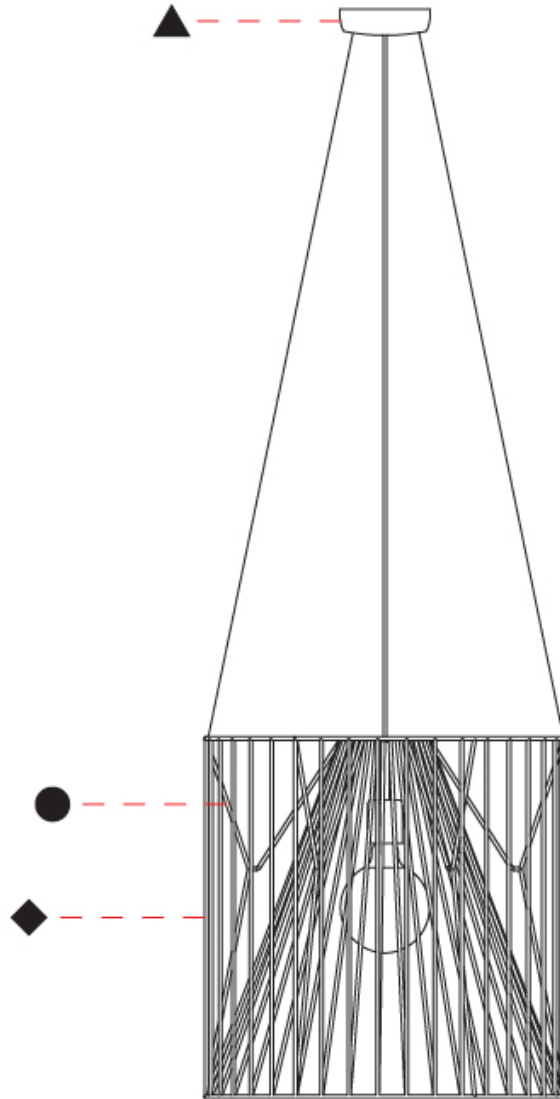

MARIOLA SUSPENSION

D111181-

PROJECT _____

TYPE _____

SPECIFIER _____

QUANTITY _____

DATE _____

D