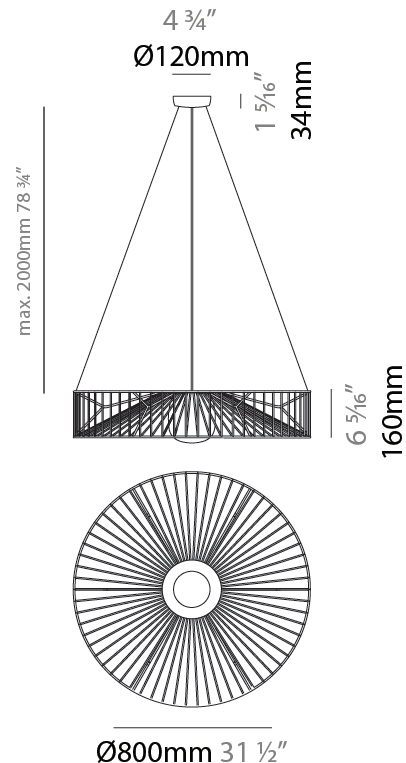

MARIOLA SUSPENSION

E111199- _____ - _____

base number   Finish Options   Finish Options

1. To build a product code in our configurator select the specify button on the base model # product page
2. To build a manual product code on this datasheet choose from the options listed below in blue font and add the suffix to the base model #

GENERAL

Series: Mariola
Partner: Ole
Division: Exterior
Installation: Suspension
Product Type: Pendant
Mounting Location: Ceiling

PHYSICAL

Shape: Drum
Diameter (mm): 800
Diameter (in): 31 1/2
Height (mm): 160
Height (in): 6 5/16
Max. Overall Height (mm): 2160
Max. Overall Height (in): 85 1/4
Fixture Finish: BEI / BLK / BLU / COG / DGN / GRY / MRN / MOC / MUS / OLV / SIL / STN / TER / WHI
Holder Finish: MBK
Accent Finish: WHI / GSD
Fixture Material: Fabric Cord / Metal
Primary Material: Fabric - Recycled
Cable Details: 2000mm/78 3/4" Transparent Cable
Upon Request: Matte White Holder

ELECTRICAL

Number of Lamps: 1
Lamp Type: LED Retrofit
Bulb Included: Bulb Not Included
Max. Wattage Per Lamp (W): 15
Lamp Base: E26
Input Voltage (V): 120

LED

OPTICAL

RATINGS AND CERTIFICATIONS

Certified By: Certified for North American Standards
IP rating: IP66

PROJECT	_____
TYPE	_____
SPECIFIER	_____
QUANTITY	_____
DATE	_____