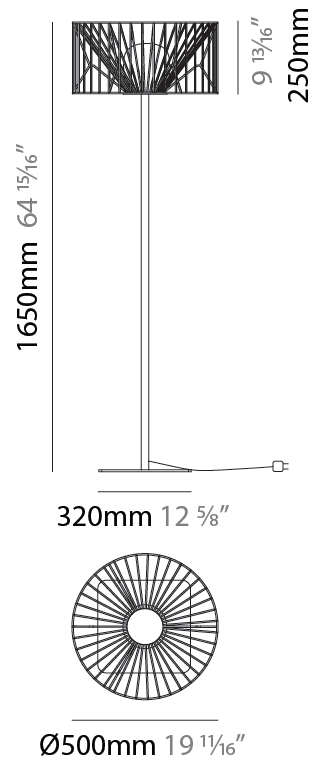

MARIOLA PORTABLE

E114033-

base number   Finish Options   Finish Options   Finish Options

1. To build a product code in our configurator select the specify button on the base model # product page
2. To build a manual product code on this datasheet choose from the options listed below in blue font and add the suffix to the base model #

GENERAL

Series: Mariola
Partner: Ole
Division: Exterior
Installation: Portable
Product Type: Floor
Mounting Location: Floor

PHYSICAL

Shape: Drum
Diameter (mm): 500
Diameter (in): 19 11/16
Height (mm): 1650
Height (in): 64 15/16
Fixture Finish: BEI / BLK / BLU / COG / DGN / GRY / MRN / MOC / MUS / OLV / SIL / STN / TER / WHI
Holder Finish: WHI / GSD
Accent Finish: WHI
Fixture Material: Fabric Cord / Metal
Primary Material: Fabric - Recycled
Cable Details: 100/100 Cord

ELECTRICAL

Number of Lamps: 1
Lamp Type: LED Retrofit
Lamp Shape: A19
Bulb Included: Bulb Not Included
Max. Wattage Per Lamp (W): 15
Lamp Base: E26
Input Voltage (V): 120
Upon Request: 277Vac / GU24

LED

OPTICAL

RATINGS AND CERTIFICATIONS

Certified By: Certified for North American Standards
IP rating: IP66

PROJECT
TYPE
SPECIFIER
QUANTITY
DATE