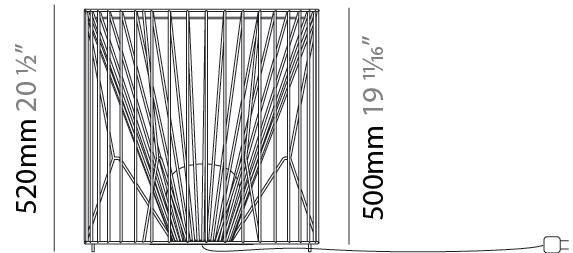

MARIOLA PORTABLE

E114034- - -

base number   Finish Options   Finish Options

1. To build a product code in our configurator select the specify button on the base model # product page
2. To build a manual product code on this datasheet choose from the options listed below in blue font and add the suffix to the base model #

GENERAL

Series: Mariola
Partner: Ole
Division: Exterior
Installation: Portable
Product Type: Floor
Mounting Location: Floor

PHYSICAL

Shape: Drum
Diameter (mm): 500
Diameter (in): 19 11/16
Height (mm): 520
Height (in): 20 1/2
Diffuser: PMMA - Opal
Fixture Finish: BEI / BLK / BLU / COG / DGN / GRY / MRN / MOC / MUS / OLV / SIL / STN / TER / WHI
Holder Finish: WHI / GSD
Accent Finish: WHI
Fixture Material: Fabric Cord / Metal
Primary Material: Fabric - Recycled
Cable Details: 220/100 Cord

ELECTRICAL

Number of Lamps: 1
Lamp Type: LED Retrofit
Lamp Shape: A19
Bulb Included: Bulb Not Included
Max. Wattage Per Lamp (W): 15
Lamp Base: E26
Input Voltage (V): 120

LED

OPTICAL

RATINGS AND CERTIFICATIONS

Certified By: Certified for North American Standards
IP rating: IP66

PROJECT _____
TYPE _____
SPECIFIER _____
QUANTITY _____
DATE _____

Ø500mm 19 11/16"