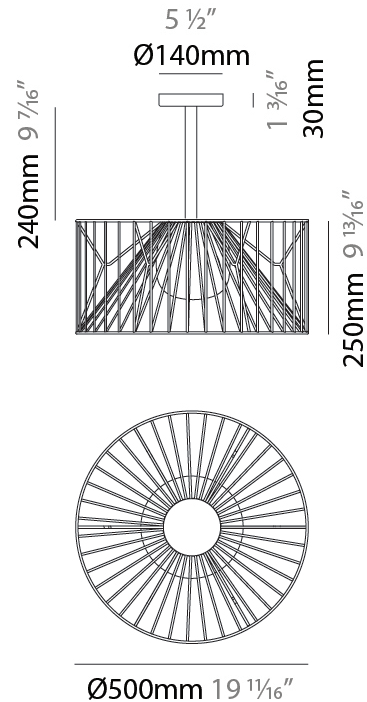

MARIOLA SURFACE

E112052-

base number   Finish   Finish
Options   Options

1. To build a product code in our configurator select the specify button on the base model # product page
2. To build a manual product code on this datasheet choose from the options listed below in blue font and add the suffix to the base model #

GENERAL

Series: Mariola
Partner: Ole
Division: Exterior
Installation: Surface
Product Type: Ceiling Surface
Mounting Location: Ceiling

PHYSICAL

Shape: Drum
Diameter (mm): 500
Diameter (in): 19 11/16
Height (mm): 490
Height (in): 19 5/16
Fixture Finish: BEI / BLK / BLU / COG / DGN / GRY / MRN / MOC / MUS / OLV / SIL / STN / TER / WHI
Holder Finish: WHI / GSD
Accent Finish: WHI
Fixture Material: Fabric Cord / Metal
Primary Material: Fabric - Recycled

ELECTRICAL

Number of Lamps: 1
Lamp Type: LED Retrofit
Bulb Included: Bulb Included
Max. Wattage Per Lamp (W): 15
Lamp Base: E26
Input Voltage (V): 120

LED

OPTICAL

RATINGS AND CERTIFICATIONS

Certified By: Certified for North American Standards
IP rating: IP66

PROJECT
TYPE
SPECIFIER
QUANTITY
DATE