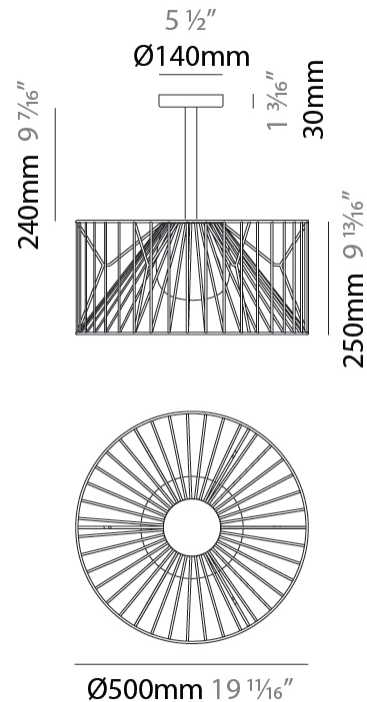

MARIOLA SURFACE

E112052-

base number   Finish Options   -   Finish Options

1. To build a product code in our configurator select the specify button on the base model # product page
2. To build a manual product code on this datasheet choose from the options listed below in blue font and add the suffix to the base model #

GENERAL

Series: Mariola
Brand: Ole
Division: Exterior
Mounting Type: Surface
Mounting Location: Ceiling
Subcategory: Ambient

PHYSICAL

Shape: Drum
Diameter (mm): 500
Diameter (in): 19 11/16
Height (mm): 490
Height (in): 19 5/16
Light Distribution: Omnidirectional
Fixture Finish: BEI / BLK / BLU / COG / DGN / GRY / MRN / MOC / MUS / OLV / SIL / STN / TER / WHI
Holder Finish: WHI / GSD
Accent Finish: WHI
Fixture Material: Fabric Cord / Metal

ELECTRICAL

Number of Lamps: 1
Lamp Type: LED Retrofit
Bulb Included: Bulb Included
Max. Wattage Per Lamp (W): 15
Lamp Base: E26
Input Voltage (V): 120

LED

OPTICAL

RATINGS AND CERTIFICATIONS

Certified By: Certified for North American Standards
IP rating: IP66

PROJECT	_____
TYPE	_____
SPECIFIER	_____
QUANTITY	_____
DATE	_____