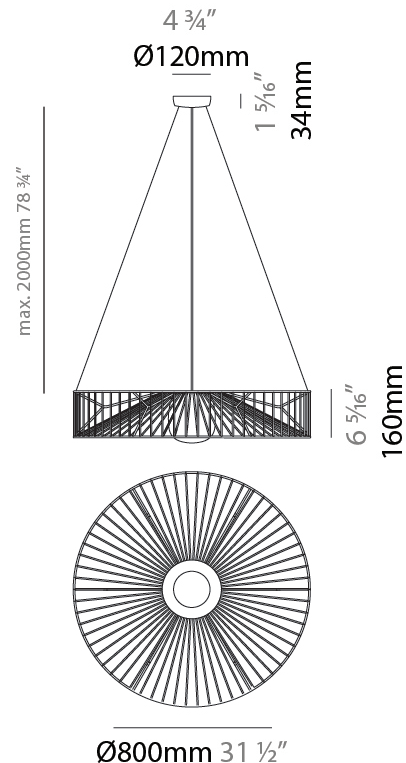

MARIOLA SUSPENSION

E111199- - -

base number   Finish Options   Finish Options   Finish Options

1. To build a product code in our configurator select the specify button on the base model # product page
2. To build a manual product code on this datasheet choose from the options listed below in blue font and add the suffix to the base model #

GENERAL

Series: Mariola
Brand: Ole
Division: Exterior
Mounting Type: Suspension
Mounting Location: Ceiling
Subcategory: Ambient

PHYSICAL

Shape: Drum
Diameter (mm): 800
Diameter (in): 31 1/2
Height (mm): 160
Height (in): 6 5/16
Max. Overall Height (mm): 2160
Max. Overall Height (in): 85 1/16
Light Distribution: Omnidirectional
Fixture Finish: BEI / BLK / BLU / COG / DGN / GRY / MRN / MOC / MUS / OLV / SIL / STN / TER / WHI
Holder Finish: MWH / MBK
Accent Finish: WHI / GSD
Fixture Material: Fabric Cord / Metal
Cable Details: 2,000mm/78 3/4" Transparent Cable

ELECTRICAL

Number of Lamps: 1
Lamp Type: LED Retrofit
Bulb Included: Bulb Not Included
Max. Wattage Per Lamp (W): 15
Lamp Base: E26
Input Voltage (V): 120

LED

OPTICAL

RATINGS AND CERTIFICATIONS

Certified By: Certified for North American Standards
IP rating: IP66

PROJECT
TYPE
SPECIFIER
QUANTITY
DATE