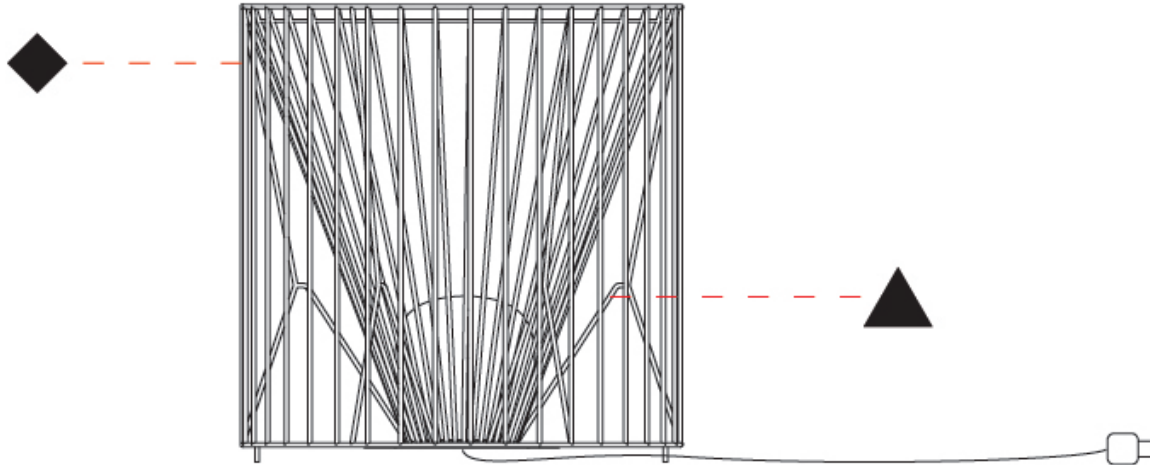

MARIOLA PORTABLE

E114034-

PROJECT

TYPE

SPECIFIER

QUANTITY

DATE

E