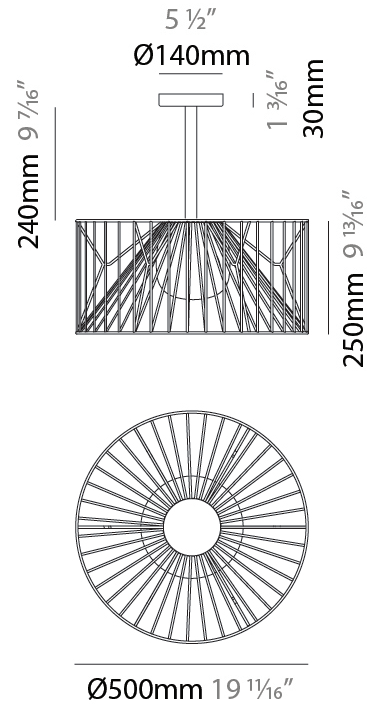

MARIOLA SURFACE

E112052-

base number   Finish Options   -   Finish Options

1. To build a product code in our configurator select the specify button on the base model # product page
2. To build a manual product code on this datasheet choose from the options listed below in blue font and add the suffix to the base model #

GENERAL

Series: Mariola
Brand: Ole
Division: Exterior
Mounting Type: Surface
Mounting Location: Ceiling
Subcategory: Ambient

PHYSICAL

Shape: Drum
Diameter (mm): 500
Diameter (in): 19 11/16
Height (mm): 490
Height (in): 19 5/16
Light Distribution: Omnidirectional
Fixture Finish: BEI / BLK / BLU / COG / DGN / GRY / MRN / MOC / MUS / OLV / SIL / STN / TER / WHI
Holder Finish: WHI / GSD
Accent Finish: WHI
Fixture Material: Fabric Cord / Metal

ELECTRICAL

Number of Lamps: 1
Lamp Type: LED Retrofit
Bulb Included: Bulb Included
Max. Wattage Per Lamp (W): 15
Lamp Base: E26
Input Voltage (V): 120

LED

OPTICAL

RATINGS AND CERTIFICATIONS

Certified By: Certified for North American Standards
IP rating: IP66

PROJECT	
TYPE	
SPECIFIER	
QUANTITY	
DATE