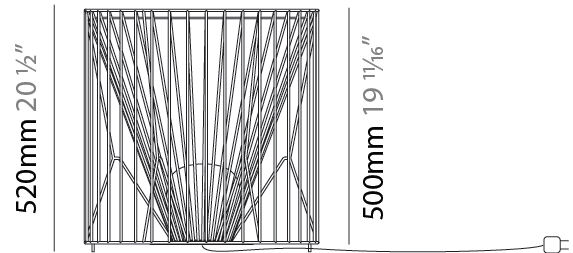

MARIOLA PORTABLE

E114034-

base number   Finish   Finish
Options   Options

1. To build a product code in our configurator select the specify button on the base model # product page
2. To build a manual product code on this datasheet choose from the options listed below in blue font and add the suffix to the base model #

GENERAL

Series: Mariola
Brand: Ole
Division: Exterior
Mounting Type: Portable
Mounting Location: Floor
Subcategory: Ambient

PHYSICAL

Shape: Drum
Diameter (mm): 500
Diameter (in): 19 11/16
Height (mm): 520
Height (in): 20 1/2
Light Distribution: Omnidirectional
Diffuser: PMMA - Opal
Fixture Finish: BEI / BLK / BLU / COG / DGN / GRY / MRN / MOC / MUS / OLV / SIL / STN / TER / WHI
Holder Finish: WHI / GSD
Accent Finish: WHI
Fixture Material: Fabric Cord / Metal
Cable Details: 220/100 Cord

ELECTRICAL

Number of Lamps: 1
Lamp Type: LED Retrofit
Lamp Shape: A19
Bulb Included: Bulb Not Included
Max. Wattage Per Lamp (W): 15
Lamp Base: E26
Input Voltage (V): 120

LED

OPTICAL

RATINGS AND CERTIFICATIONS

Certified By: Certified for North American Standards
IP rating: IP66

PROJECT
TYPE
SPECIFIER
QUANTITY
DATE

Ø500mm 19 11/16"