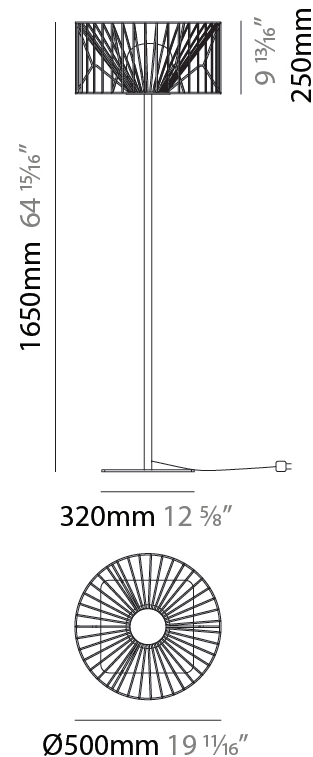

MARIOLA PORTABLE

E114033-

base number   Finish Options   Finish Options   Finish Options

1. To build a product code in our configurator select the specify button on the base model # product page
2. To build a manual product code on this datasheet choose from the options listed below in blue font and add the suffix to the base model #

GENERAL

Series: Mariola
Brand: Ole
Division: Exterior
Mounting Type: Portable
Mounting Location: Floor
Subcategory: Ambient

PHYSICAL

Shape: Drum
Diameter (mm): 500
Diameter (in): 19 11/16
Height (mm): 1650
Height (in): 64 15/16
Light Distribution: Omnidirectional
Fixture Finish: BEI / BLK / BLU / COG / DGN / GRY / MRN / MOC / MUS / OLV / SIL / STN / TER / WHI
Holder Finish: WHI / GSD
Accent Finish: WHI
Fixture Material: Fabric Cord / Metal
Cable Details: 100/100 Cord

ELECTRICAL

Number of Lamps: 1
Lamp Type: LED Retrofit
Lamp Shape: A19
Bulb Included: Bulb Not Included
Max. Wattage Per Lamp (W): 15
Lamp Base: E26
Input Voltage (V): 120
Upon Request: 277Vac / GU24

LED

OPTICAL

RATINGS AND CERTIFICATIONS

Certified By: Certified for North American Standards
IP rating: IP66

PROJECT
TYPE
SPECIFIER
QUANTITY
DATE