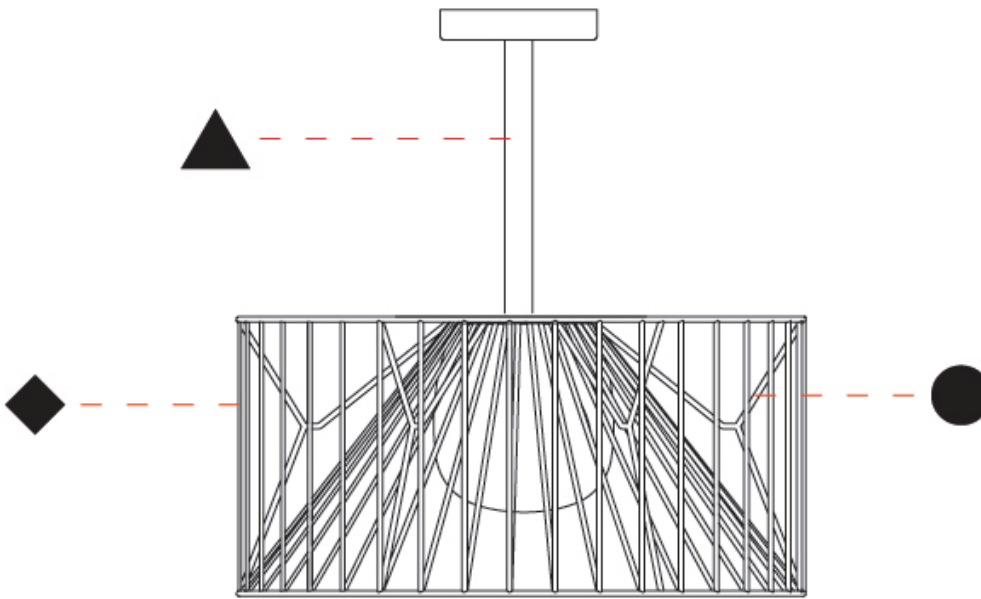

MARIOLA SURFACE

E112052-

PROJECT _____

TYPE _____

SPECIFIER _____

QUANTITY _____

DATE _____

E