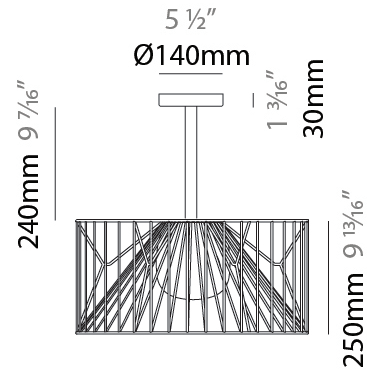

GENERAL

Series: Mariola
 Brand: Ole
 Division: Exterior
 Mounting Type: Suspension
 Mounting Location: Ceiling
 Subcategory: Ambient

PHYSICAL

Shape: Drum
 Diameter (mm): 500
 Diameter (in): 19 11/16
 Height (mm): 250
 Height (in): 9 13/16
 Max. Overall Height (mm): 2250
 Max. Overall Height (in): 89 9/16
 Light Distribution: Omnidirectional
 Fixture Finish: BEI / BLK / BLU / COG / DGN / GRY / MRN / MOC / MUS / OLV / SIL / STN / TER / WHI
 Holder Finish: MWH / MBK
 Accent Finish: WHI / GSD
 Fixture Material: Fabric Cord / Metal
 Cable Details: 2,000mm/78 3/4" Transparent Cable

GENERAL

Series: Mariola
 Brand: Ole
 Division: Exterior
 Mounting Type: Suspension
 Mounting Location: Ceiling
 Subcategory: Ambient

PHYSICAL

Shape: Drum
 Diameter (mm): 800
 Diameter (in): 31 1/2
 Height (mm): 160
 Height (in): 6 5/16
 Max. Overall Height (mm): 2160
 Max. Overall Height (in): 85 1/16
 Light Distribution: Omnidirectional
 Fixture Finish: BEI / BLK / BLU / COG / DGN / GRY / MRN / MOC / MUS / OLV / SIL / STN / TER / WHI
 Holder Finish: MWH / MBK
 Accent Finish: WHI / GSD
 Fixture Material: Fabric Cord / Metal
 Cable Details: 2,000mm/78 3/4" Transparent Cable

GENERAL

Series: Mariola
 Brand: Ole
 Division: Exterior
 Mounting Type: Surface
 Mounting Location: Ceiling
 Subcategory: Ambient

PHYSICAL

Shape: Drum
 Diameter (mm): 500
 Diameter (in): 19 11/16
 Height (mm): 490
 Height (in): 19 5/16
 Light Distribution: Omnidirectional
 Fixture Finish: BEI / BLK / BLU / COG / DGN / GRY / MRN / MOC / MUS / OLV / SIL / STN / TER / WHI
 Holder Finish: WHI / GSD
 Accent Finish: WHI
 Fixture Material: Fabric Cord / Metal

PROJECT
TYPE
SPECIFIER
QUANTITY
DATE

Ø500mm 19 11/16"

MARIOLA SURFACE

E112052-

PROJECT _____

TYPE _____

SPECIFIER _____

QUANTITY _____