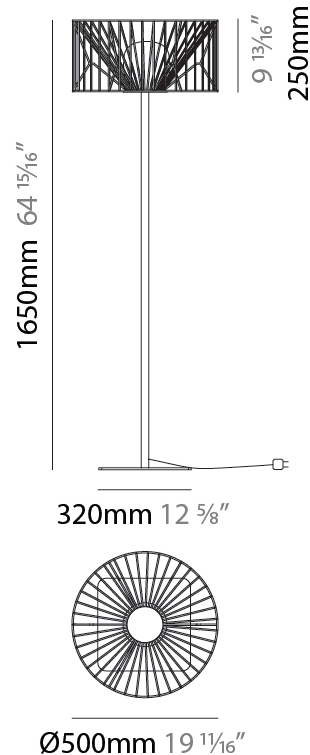

MARIOLA PORTABLE

E114033-

base number   Finish Options   Finish Options   Finish Options

1. To build a product code in our configurator select the specify button on the base model # product page
2. To build a manual product code on this datasheet choose from the options listed below in blue font and add the suffix to the base model #

GENERAL

Series: Mariola
Brand: Ole
Division: Exterior
Mounting Type: Portable
Mounting Location: Floor
Subcategory: Ambient

PHYSICAL

Shape: Drum
Diameter (mm): 500
Diameter (in): 19 11/16
Height (mm): 1650
Height (in): 64 15/16
Light Distribution: Omnidirectional
Fixture Finish: BEI / BLK / BLU / COG / DGN / GRY / MRN / MOC / MUS / OLV / SIL / STN / TER / WHI
Holder Finish: WHI / GSD
Accent Finish: WHI
Fixture Material: Fabric Cord / Metal
Cable Details: 100/100 Cord

ELECTRICAL

Number of Lamps: 1
Lamp Type: LED Retrofit
Lamp Shape: A19
Bulb Included: Bulb Not Included
Max. Wattage Per Lamp (W): 15
Lamp Base: E26
Input Voltage (V): 120
Upon Request: 277Vac / GU24

LED

OPTICAL

RATINGS AND CERTIFICATIONS

Certified By: Certified for North American Standards
IP rating: IP66

PROJECT
TYPE
SPECIFIER
QUANTITY
DATE