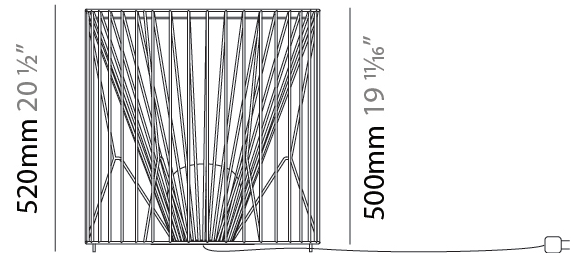

MARIOLA PORTABLE

E114034- - -

base number   Finish Options   Finish Options

1. To build a product code in our configurator select the specify button on the base model # product page
2. To build a manual product code on this datasheet choose from the options listed below in blue font and add the suffix to the base model #

GENERAL

Series: Mariola
Brand: Ole
Division: Exterior
Mounting Type: Portable
Mounting Location: Floor
Subcategory: Ambient

PHYSICAL

Shape: Drum
Diameter (mm): 500
Diameter (in): 19 11/16
Height (mm): 520
Height (in): 20 1/2
Light Distribution: Omnidirectional
Diffuser: PMMA - Opal
Fixture Finish: BEI / BLK / BLU / COG / DGN / GRY / MRN / MOC / MUS / OLV / SIL / STN / TER / WHI
Holder Finish: WHI / GSD
Accent Finish: WHI
Fixture Material: Fabric Cord / Metal
Cable Details: 220/100 Cord

ELECTRICAL

Number of Lamps: 1
Lamp Type: LED Retrofit
Lamp Shape: A19
Bulb Included: Bulb Not Included
Max. Wattage Per Lamp (W): 15
Lamp Base: E26
Input Voltage (V): 120

LED

OPTICAL

RATINGS AND CERTIFICATIONS

Certified By: Certified for North American Standards
IP rating: IP66

PROJECT
TYPE
SPECIFIER
QUANTITY
DATE

Ø500mm 19 11/16"