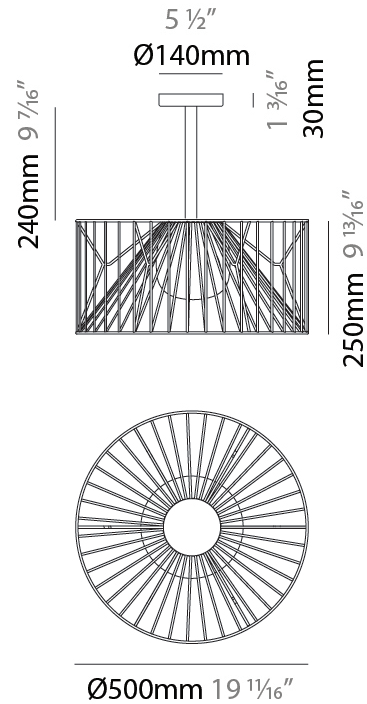

MARIOLA SURFACE

E112052-

base number   Finish   Finish
Options   Options

1. To build a product code in our configurator select the specify button on the base model # product page
2. To build a manual product code on this datasheet choose from the options listed below in blue font and add the suffix to the base model #

GENERAL

Series: Mariola
Partner: Ole
Division: Exterior
Installation: Surface
Product Type: Ceiling Surface
Mounting Location: Ceiling

PHYSICAL

Shape: Drum
Diameter (mm): 500
Diameter (in): 19 11/16
Height (mm): 490
Height (in): 19 5/16
Fixture Finish: BEI / BLK / BLU / COG / DGN / GRY / MRN / MOC / MUS / OLV / SIL / STN / TER / WHI
Holder Finish: WHI / GSD
Accent Finish: WHI
Fixture Material: Fabric Cord / Metal
Primary Material: Fabric - Recycled

ELECTRICAL

Number of Lamps: 1
Lamp Type: LED Retrofit
Bulb Included: Bulb Included
Max. Wattage Per Lamp (W): 15
Lamp Base: E26
Input Voltage (V): 120

LED

OPTICAL

RATINGS AND CERTIFICATIONS

Certified By: Certified for North American Standards
IP rating: IP66

PROJECT
TYPE
SPECIFIER
QUANTITY
DATE