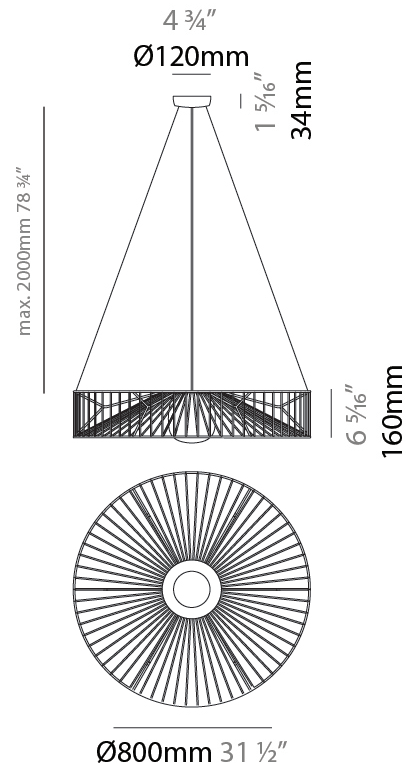

MARIOLA SUSPENSION

E111199- _____ - _____

base number   Finish Options   Finish Options

1. To build a product code in our configurator select the specify button on the base model # product page
2. To build a manual product code on this datasheet choose from the options listed below in blue font and add the suffix to the base model #

GENERAL

Series: Mariola
Partner: Ole
Division: Exterior
Installation: Suspension
Product Type: Pendant
Mounting Location: Ceiling

PHYSICAL

Shape: Drum
Diameter (mm): 800
Diameter (in): 31 1/2
Height (mm): 160
Height (in): 6 5/16
Max. Overall Height (mm): 2160
Max. Overall Height (in): 85 1/4
Fixture Finish: BEI / BLK / BLU / COG / DGN / GRY / MRN / MOC / MUS / OLV / SIL / STN / TER / WHI
Holder Finish: MBK
Accent Finish: WHI / GSD
Fixture Material: Fabric Cord / Metal
Primary Material: Fabric - Recycled
Cable Details: 2000mm/78 3/4" Transparent Cable
Upon Request: Matte White Holder

ELECTRICAL

Number of Lamps: 1
Lamp Type: LED Retrofit
Bulb Included: Bulb Not Included
Max. Wattage Per Lamp (W): 15
Lamp Base: E26
Input Voltage (V): 120

LED

OPTICAL

RATINGS AND CERTIFICATIONS

Certified By: Certified for North American Standards
IP rating: IP66

PROJECT	_____
TYPE	_____
SPECIFIER	_____
QUANTITY	_____
DATE	_____