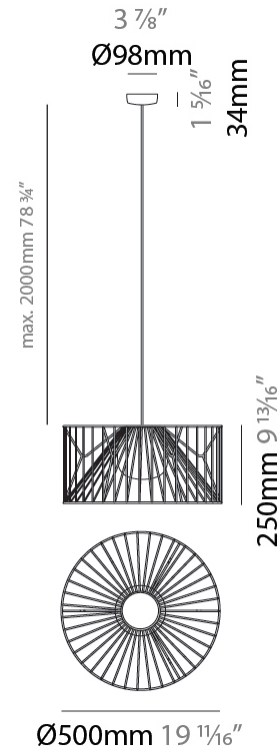

MARIOLA SUSPENSION

E111198- -

base number   Finish Options   Finish Options

1. To build a product code in our configurator select the specify button on the base model # product page
2. To build a manual product code on this datasheet choose from the options listed below in blue font and add the suffix to the base model #

GENERAL

Series: Mariola
Partner: Ole
Division: Exterior
Installation: Suspension
Product Type: Pendant
Mounting Location: Ceiling

PHYSICAL

Shape: Drum
Diameter (mm): 500
Diameter (in): 19 11/16
Height (mm): 250
Height (in): 9 13/16
Max. Overall Height (mm): 2250
Max. Overall Height (in): 89 9/16
Fixture Finish: BEI / BLK / BLU / COG / DGN / GRY / MRN / MOC / MUS / OLV / SIL / STN / TER / WHI
Holder Finish: MBK
Accent Finish: WHI / GSD
Fixture Material: Fabric Cord / Metal
Primary Material: Fabric - Recycled
Cable Details: 2000mm/78 3/4" Transparent Cable
Upon Request: Matte White Holder

ELECTRICAL

Number of Lamps: 1
Lamp Type: LED Retrofit
Bulb Included: Bulb Not Included
Max. Wattage Per Lamp (W): 15
Lamp Base: E26
Input Voltage (V): 120

LED

OPTICAL

RATINGS AND CERTIFICATIONS

Certified By: Certified for North American Standards
IP rating: IP66

PROJECT
TYPE
SPECIFIER
QUANTITY
DATE