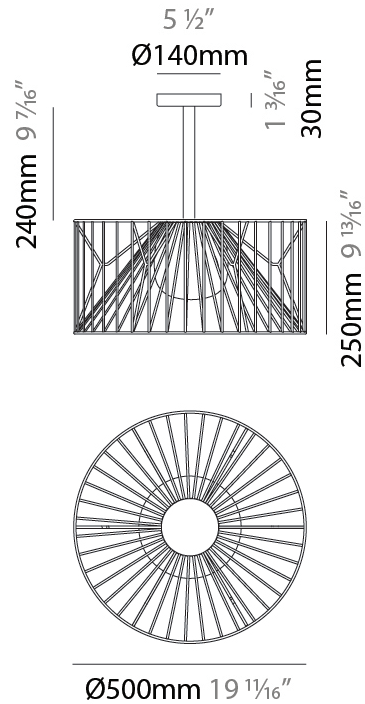

MARIOLA SURFACE

E112052-

base number   Finish Options   -   Finish Options

1. To build a product code in our configurator select the specify button on the base model # product page
2. To build a manual product code on this datasheet choose from the options listed below in blue font and add the suffix to the base model #

GENERAL

Series: Mariola
Brand: Ole
Division: Exterior
Mounting Type: Surface
Mounting Location: Ceiling
Subcategory: Ambient

PHYSICAL

Shape: Drum
Diameter (mm): 500
Diameter (in): 19 11/16
Height (mm): 490
Height (in): 19 5/16
Light Distribution: Omnidirectional
Fixture Finish: BEI / BLK / BLU / COG / DGN / GRY / MRN / MOC / MUS / OLV / SIL / STN / TER / WHI
Holder Finish: WHI / GSD
Accent Finish: WHI
Fixture Material: Fabric Cord / Metal

ELECTRICAL

Number of Lamps: 1
Lamp Type: LED Retrofit
Bulb Included: Bulb Included
Max. Wattage Per Lamp (W): 15
Lamp Base: E26
Input Voltage (V): 120

LED

OPTICAL

RATINGS AND CERTIFICATIONS

Certified By: Certified for North American Standards
IP rating: IP66

PROJECT
TYPE
SPECIFIER
QUANTITY
DATE