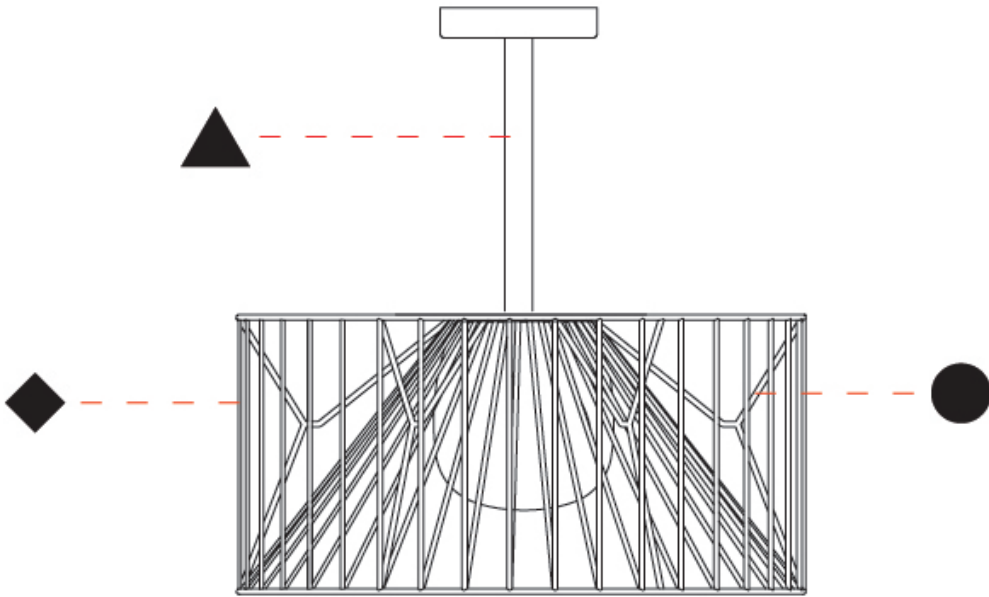

MARIOLA SURFACE

E112052-

PROJECT _____

TYPE _____

SPECIFIER _____

QUANTITY _____

DATE _____

E