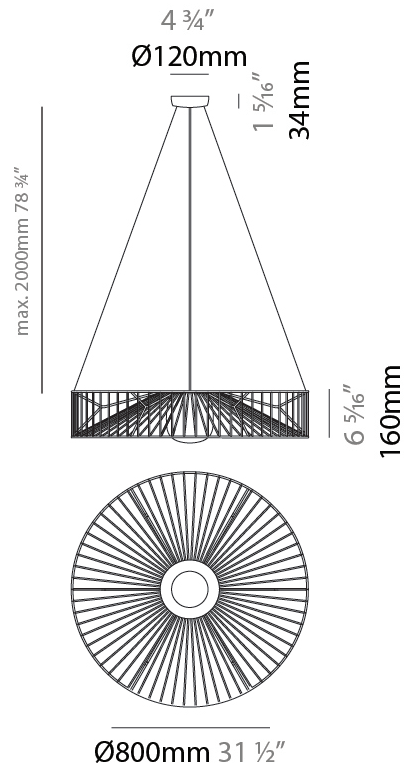

MARIOLA SUSPENSION

E111199- - -

base number   Finish Options   Finish Options   Finish Options

1. To build a product code in our configurator select the specify button on the base model # product page
2. To build a manual product code on this datasheet choose from the options listed below in blue font and add the suffix to the base model #

GENERAL

Series: Mariola
Brand: Ole
Division: Exterior
Mounting Type: Suspension
Mounting Location: Ceiling
Subcategory: Ambient

PHYSICAL

Shape: Drum
Diameter (mm): 800
Diameter (in): 31 1/2
Height (mm): 160
Height (in): 6 5/16
Max. Overall Height (mm): 2160
Max. Overall Height (in): 85 1/16
Light Distribution: Omnidirectional
Fixture Finish: BEI / BLK / BLU / COG / DGN / GRY / MRN / MOC / MUS / OLV / SIL / STN / TER / WHI
Holder Finish: MWH / MBK
Accent Finish: WHI / GSD
Fixture Material: Fabric Cord / Metal
Cable Details: 2,000mm/78 3/4" Transparent Cable

ELECTRICAL

Number of Lamps: 1
Lamp Type: LED Retrofit
Bulb Included: Bulb Not Included
Max. Wattage Per Lamp (W): 15
Lamp Base: E26
Input Voltage (V): 120

LED

OPTICAL

RATINGS AND CERTIFICATIONS

Certified By: Certified for North American Standards
IP rating: IP66

PROJECT
TYPE
SPECIFIER
QUANTITY
DATE