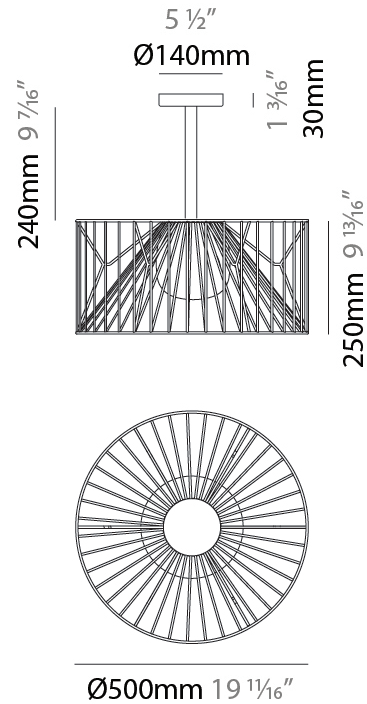

MARIOLA SURFACE

E112052-

base number   Finish Options   -   Finish Options

1. To build a product code in our configurator select the specify button on the base model # product page
2. To build a manual product code on this datasheet choose from the options listed below in blue font and add the suffix to the base model #

GENERAL

Series: Mariola
Brand: Ole
Division: Exterior
Mounting Type: Surface
Mounting Location: Ceiling
Subcategory: Ambient

PHYSICAL

Shape: Drum
Diameter (mm): 500
Diameter (in): 19 11/16
Height (mm): 490
Height (in): 19 5/16
Light Distribution: Omnidirectional
Fixture Finish: BEI / BLK / BLU / COG / DGN / GRY / MRN / MOC / MUS / OLV / SIL / STN / TER / WHI
Holder Finish: WHI / GSD
Accent Finish: WHI
Fixture Material: Fabric Cord / Metal

ELECTRICAL

Number of Lamps: 1
Lamp Type: LED Retrofit
Bulb Included: Bulb Included
Max. Wattage Per Lamp (W): 15
Lamp Base: E26
Input Voltage (V): 120

LED

OPTICAL

RATINGS AND CERTIFICATIONS

Certified By: Certified for North American Standards
IP rating: IP66

PROJECT
TYPE
SPECIFIER
QUANTITY
DATE