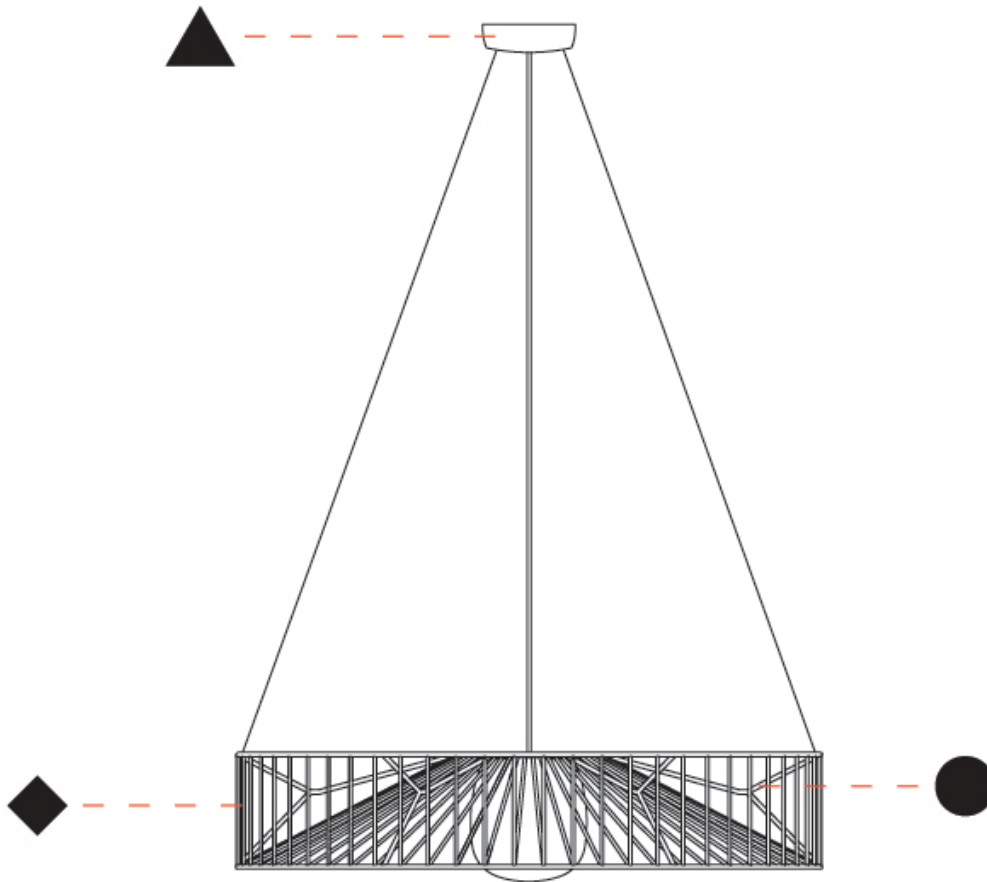

MARIOLA SUSPENSION

E111199-

PROJECT	_____
TYPE	_____
SPECIFIER	_____
QUANTITY	_____
DATE	_____

E