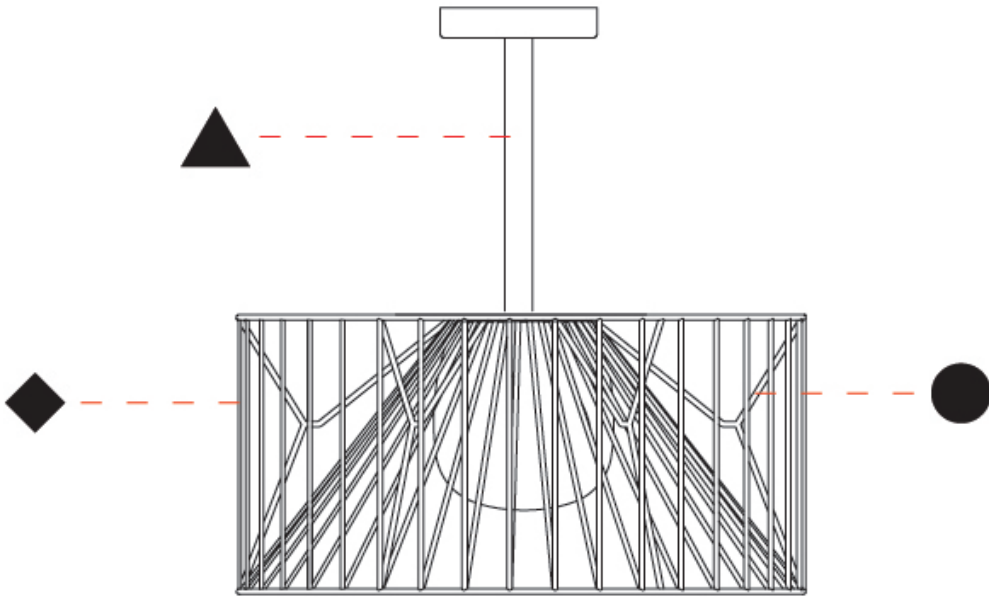

E112052-

PROJECT _____

TYPE _____

SPECIFIER _____

QUANTITY _____

DATE _____

E