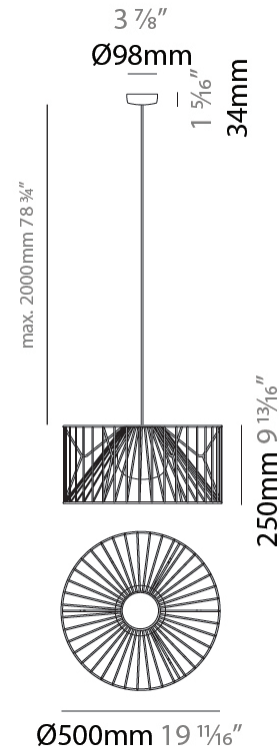

MARIOLA SUSPENSION

E111198-

base number   Finish Options   Finish Options   Finish Options

1. To build a product code in our configurator select the specify button on the base model # product page
2. To build a manual product code on this datasheet choose from the options listed below in blue font and add the suffix to the base model #

GENERAL

Series: Mariola
Brand: Ole
Division: Exterior
Mounting Type: Suspension
Mounting Location: Ceiling
Subcategory: Ambient

PHYSICAL

Shape: Drum
Diameter (mm): 500
Diameter (in): 19 11/16
Height (mm): 250
Height (in): 9 13/16
Max. Overall Height (mm): 2250
Max. Overall Height (in): 89 9/16
Light Distribution: Omnidirectional
Fixture Finish: [BEI](#) / [BLK](#) / [BLU](#) / [COG](#) / [DGN](#) / [GRY](#) / [MRN](#) / [MOC](#) / [MUS](#) / [OLV](#) / [SIL](#) / [STN](#) / [TER](#) / [WHI](#)
Holder Finish: [MWH](#) / [MBK](#)
Accent Finish: [WHI](#) / [GSD](#)
Fixture Material: Fabric Cord / Metal
Cable Details: 2,000mm/78 3/4" Transparent Cable

ELECTRICAL

Number of Lamps: 1
Lamp Type: LED Retrofit
Bulb Included: Bulb Not Included
Max. Wattage Per Lamp (W): 15
Lamp Base: E26
Input Voltage (V): 120

LED

OPTICAL

RATINGS AND CERTIFICATIONS

Certified By: Certified for North American Standards
IP rating: IP66

PROJECT
TYPE
SPECIFIER
QUANTITY
DATE