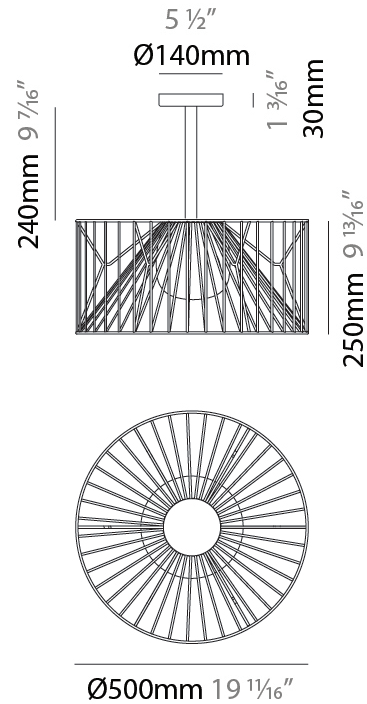

MARIOLA SURFACE

E112052-

base number   Finish Options   -   Finish Options

1. To build a product code in our configurator select the specify button on the base model # product page
2. To build a manual product code on this datasheet choose from the options listed below in blue font and add the suffix to the base model #

GENERAL

Series: Mariola
Brand: Ole
Division: Exterior
Mounting Type: Surface
Mounting Location: Ceiling
Subcategory: Ambient

PHYSICAL

Shape: Drum
Diameter (mm): 500
Diameter (in): 19 ¹¹/₁₆"
Height (mm): 490
Height (in): 19 ⁵/₁₆"
Light Distribution: Omnidirectional
Fixture Finish: BEI / BLK / BLU / COG / DGN / GRY / MRN / MOC / MUS / OLV / SIL / STN / TER / WHI
Holder Finish: WHI / GSD
Accent Finish: WHI
Fixture Material: Fabric Cord / Metal

ELECTRICAL

Number of Lamps: 1
Lamp Type: LED Retrofit
Bulb Included: Bulb Included
Max. Wattage Per Lamp (W): 15
Lamp Base: E26
Input Voltage (V): 120

LED

OPTICAL

RATINGS AND CERTIFICATIONS

Certified By: Certified for North American Standards
IP rating: IP66

PROJECT
TYPE
SPECIFIER
QUANTITY
DATE