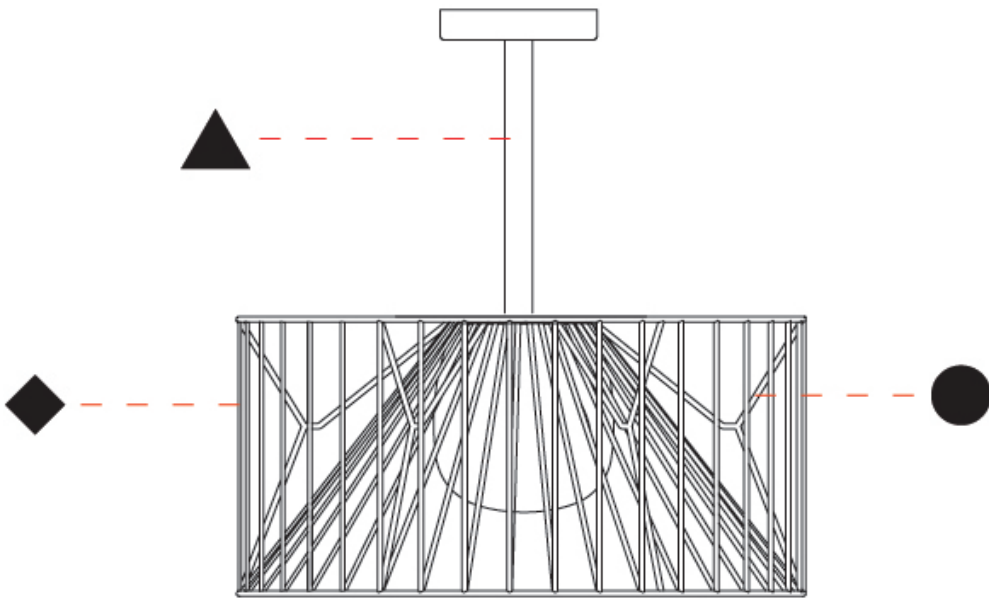

E112052-

PROJECT _____

TYPE _____

SPECIFIER _____

QUANTITY _____

DATE _____

E