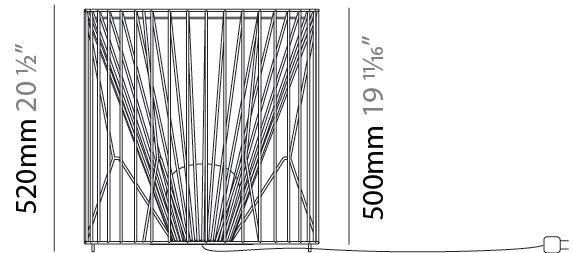

MARIOLA PORTABLE

E114034-

base number   Finish Options   -   Finish Options

1. To build a product code in our configurator select the specify button on the base model # product page
2. To build a manual product code on this datasheet choose from the options listed below in blue font and add the suffix to the base model #

GENERAL

Series: Mariola
Brand: Ole
Division: Exterior
Mounting Type: Portable
Mounting Location: Floor
Subcategory: Ambient

PHYSICAL

Shape: Drum
Diameter (mm): 500
Diameter (in): 19 11/16
Height (mm): 520
Height (in): 20 1/2
Light Distribution: Omnidirectional
Diffuser: PMMA - Opal
Fixture Finish: BEI / BLK / BLU / COG / DGN / GRY / MRN / MOC / MUS / OLV / SIL / STN / TER / WHI
Holder Finish: WHI / GSD
Accent Finish: WHI
Fixture Material: Fabric Cord / Metal
Cable Details: 220/100 Cord

ELECTRICAL

Number of Lamps: 1
Lamp Type: LED Retrofit
Lamp Shape: A19
Bulb Included: Bulb Not Included
Max. Wattage Per Lamp (W): 15
Lamp Base: E26
Input Voltage (V): 120

LED

OPTICAL

RATINGS AND CERTIFICATIONS

Certified By: Certified for North American Standards
IP rating: IP66

PROJECT
TYPE
SPECIFIER
QUANTITY
DATE

Ø500mm 19 11/16"