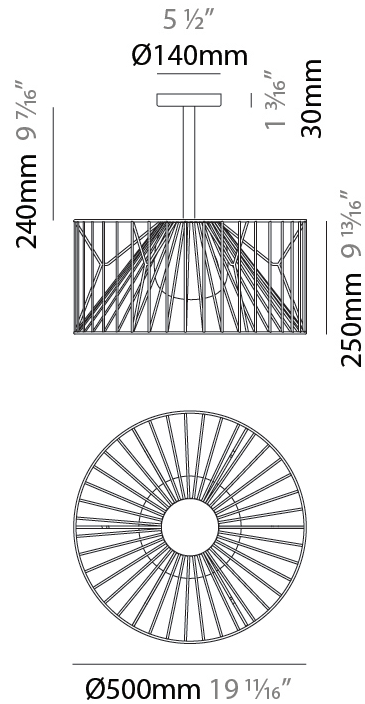

MARIOLA SURFACE

E112052-

base number   Finish Options   -   Finish Options

1. To build a product code in our configurator select the specify button on the base model # product page
2. To build a manual product code on this datasheet choose from the options listed below in blue font and add the suffix to the base model #

GENERAL

Series: Mariola
Brand: Ole
Division: Exterior
Mounting Type: Surface
Mounting Location: Ceiling
Subcategory: Ambient

PHYSICAL

Shape: Drum
Diameter (mm): 500
Diameter (in): 19 11/16
Height (mm): 490
Height (in): 19 5/16
Light Distribution: Omnidirectional
Fixture Finish: BEI / BLK / BLU / COG / DGN / GRY / MRN / MOC / MUS / OLV / SIL / STN / TER / WHI
Holder Finish: WHI / GSD
Accent Finish: WHI
Fixture Material: Fabric Cord / Metal

ELECTRICAL

Number of Lamps: 1
Lamp Type: LED Retrofit
Bulb Included: Bulb Included
Max. Wattage Per Lamp (W): 15
Lamp Base: E26
Input Voltage (V): 120

LED

OPTICAL

RATINGS AND CERTIFICATIONS

Certified By: Certified for North American Standards
IP rating: IP66

PROJECT	
TYPE	
SPECIFIER	
QUANTITY	
DATE