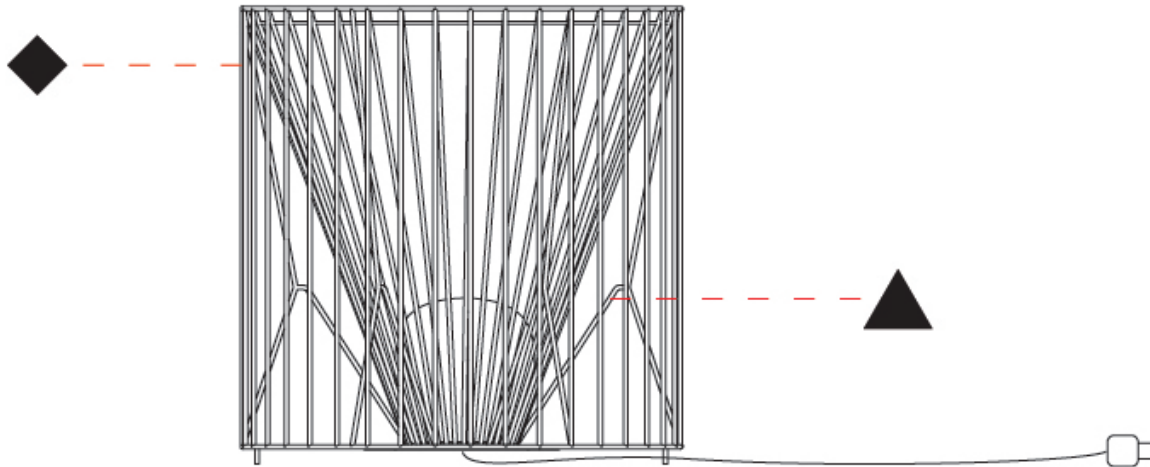

E114034-

PROJECT

TYPE

SPECIFIER

QUANTITY

DATE

E