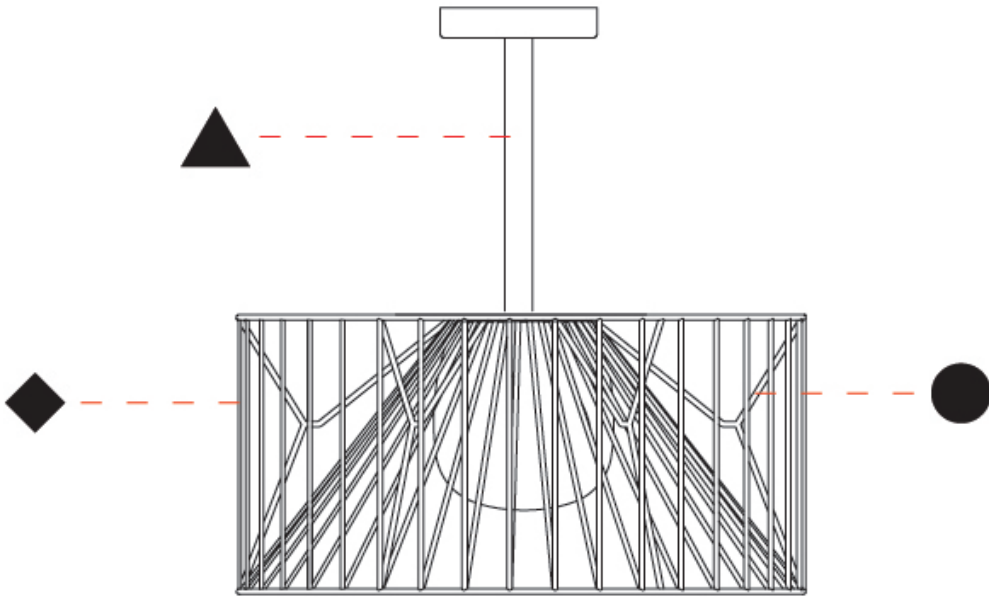

E112052-

PROJECT

TYPE

SPECIFIER

QUANTITY

DATE

E