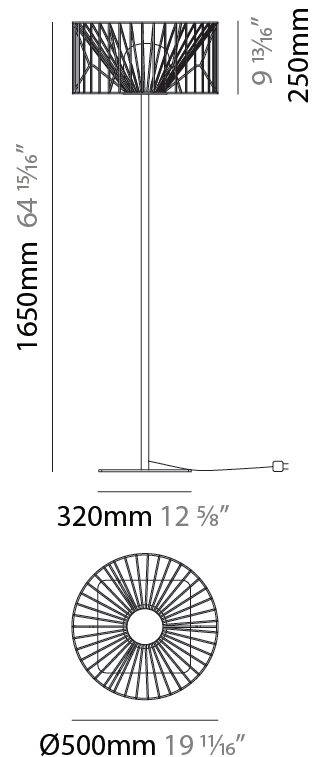

MARIOLA PORTABLE

E114033-

base number   Finish Options   Finish Options   Finish Options

1. To build a product code in our configurator select the specify button on the base model # product page
2. To build a manual product code on this datasheet choose from the options listed below in blue font and add the suffix to the base model #

GENERAL

Series: Mariola
Brand: Ole
Division: Exterior
Mounting Type: Portable
Mounting Location: Floor
Subcategory: Ambient

PHYSICAL

Shape: Drum
Diameter (mm): 500
Diameter (in): 19 11/16
Height (mm): 1650
Height (in): 64 15/16
Light Distribution: Omnidirectional
Fixture Finish: BEI / BLK / BLU / COG / DGN / GRY / MRN / MOC / MUS / OLV / SIL / STN / TER / WHI
Holder Finish: WHI / GSD
Accent Finish: WHI
Fixture Material: Fabric Cord / Metal
Cable Details: 100/100 Cord

ELECTRICAL

Number of Lamps: 1
Lamp Type: LED Retrofit
Lamp Shape: A19
Bulb Included: Bulb Not Included
Max. Wattage Per Lamp (W): 15
Lamp Base: E26
Input Voltage (V): 120
Upon Request: 277Vac / GU24

LED

OPTICAL

RATINGS AND CERTIFICATIONS

Certified By: Certified for North American Standards
IP rating: IP66

PROJECT
TYPE
SPECIFIER
QUANTITY
DATE