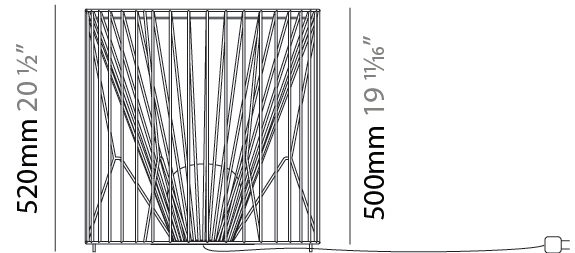

MARIOLA PORTABLE

E114034- - -

base number   Finish Options   Finish Options

1. To build a product code in our configurator select the specify button on the base model # product page
2. To build a manual product code on this datasheet choose from the options listed below in blue font and add the suffix to the base model #

GENERAL

Series: Mariola
Brand: Ole
Division: Exterior
Mounting Type: Portable
Mounting Location: Floor
Subcategory: Ambient

PHYSICAL

Shape: Drum
Diameter (mm): 500
Diameter (in): 19 11/16
Height (mm): 520
Height (in): 20 1/2
Light Distribution: Omnidirectional
Diffuser: PMMA - Opal
Fixture Finish: BEI / BLK / BLU / COG / DGN / GRY / MRN / MOC / MUS / OLV / SIL / STN / TER / WHI
Holder Finish: WHI / GSD
Accent Finish: WHI
Fixture Material: Fabric Cord / Metal
Cable Details: 220/100 Cord

ELECTRICAL

Number of Lamps: 1
Lamp Type: LED Retrofit
Lamp Shape: A19
Bulb Included: Bulb Not Included
Max. Wattage Per Lamp (W): 15
Lamp Base: E26
Input Voltage (V): 120

LED

OPTICAL

RATINGS AND CERTIFICATIONS

Certified By: Certified for North American Standards
IP rating: IP66

PROJECT
TYPE
SPECIFIER
QUANTITY
DATE

Ø500mm 19 11/16"