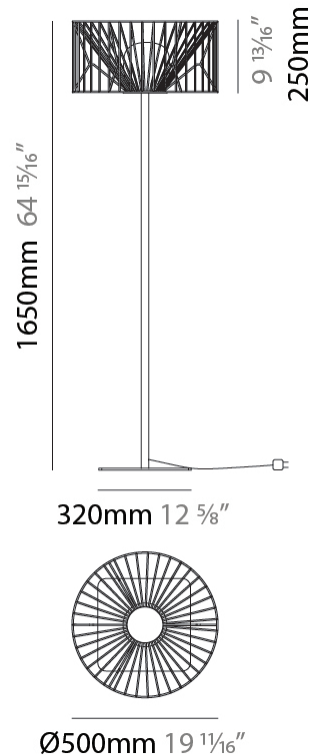

MARIOLA PORTABLE

E114033-

base number   Finish Options   Finish Options   Finish Options

1. To build a product code in our configurator select the specify button on the base model # product page
2. To build a manual product code on this datasheet choose from the options listed below in blue font and add the suffix to the base model #

GENERAL

Series: Mariola
Brand: Ole
Division: Exterior
Mounting Type: Portable
Mounting Location: Floor
Subcategory: Ambient

PHYSICAL

Shape: Drum
Diameter (mm): 500
Diameter (in): 19 11/16
Height (mm): 1650
Height (in): 64 15/16
Light Distribution: Omnidirectional
Fixture Finish: BEI / BLK / BLU / COG / DGN / GRY / MRN / MOC / MUS / OLV / SIL / STN / TER / WHI
Holder Finish: WHI / GSD
Accent Finish: WHI
Fixture Material: Fabric Cord / Metal
Cable Details: 100/100 Cord

ELECTRICAL

Number of Lamps: 1
Lamp Type: LED Retrofit
Lamp Shape: A19
Bulb Included: Bulb Not Included
Max. Wattage Per Lamp (W): 15
Lamp Base: E26
Input Voltage (V): 120
Upon Request: 277Vac / GU24

LED

OPTICAL

RATINGS AND CERTIFICATIONS

Certified By: Certified for North American Standards
IP rating: IP66

PROJECT
TYPE
SPECIFIER
QUANTITY
DATE