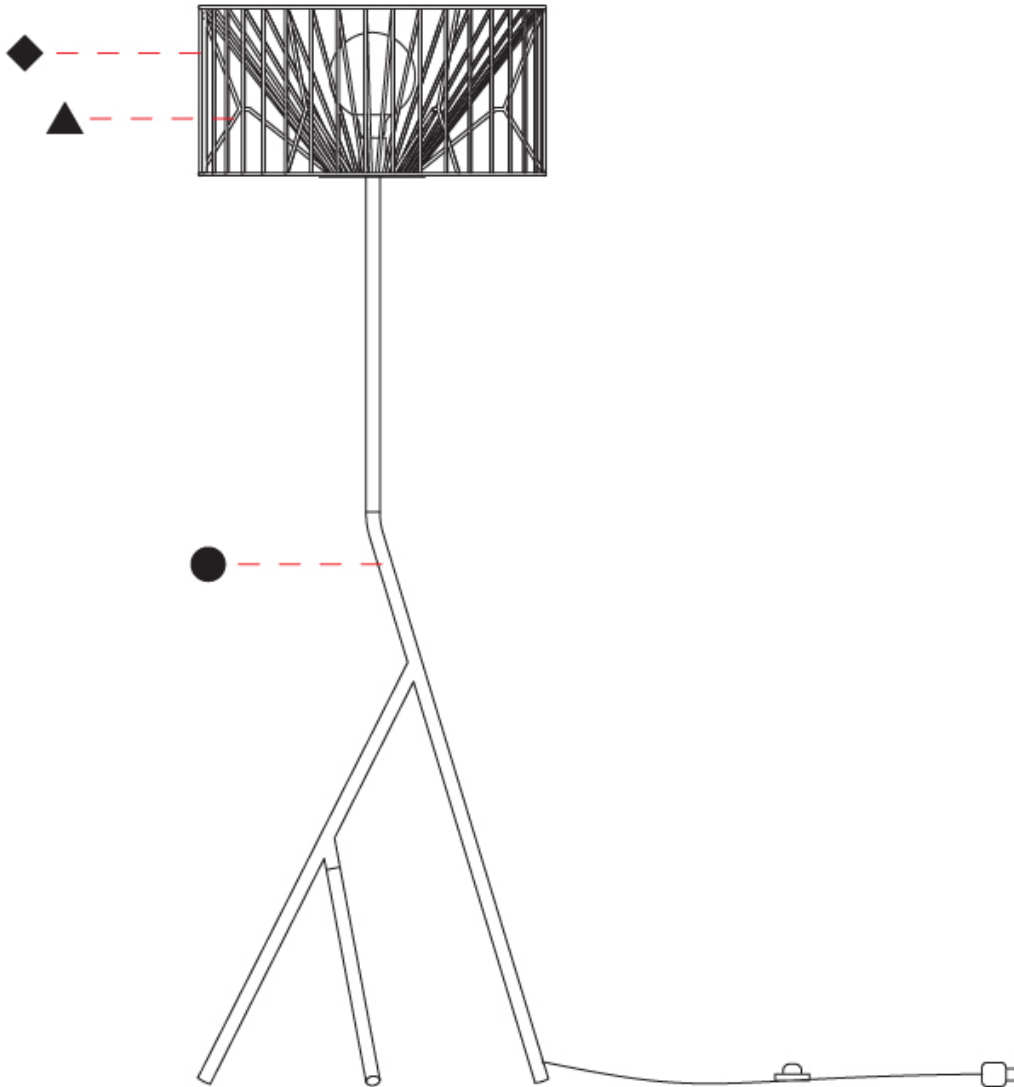

PROJECT
TYPE
SPECIFIER
QUANTITY
DATE

D