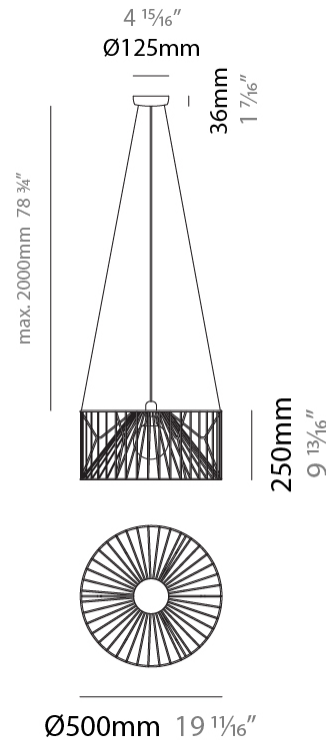

MARIOLA SUSPENSION

D111180- _____ - _____

base number   Finish Options   Finish Options

1. To build a product code in our configurator select the specify button on the base model # product page
2. To build a manual product code on this datasheet choose from the options listed below in blue font and add the suffix to the base model #

GENERAL

Series: Mariola
Partner: Ole
Division: Design
Installation: Suspension
Product Type: Pendant
Mounting Location: Ceiling

PHYSICAL

Shape: Abstract
Diameter (mm): 500
Diameter (in): 19 11/16
Height (mm): 250
Height (in): 9 13/16
Max. Overall Height (mm): 2250
Max. Overall Height (in): 88 3/16
Fixture Finish: BEI / BLK / BLU / COG / DGN / GRY / MRN / MOC / MUS / OLV / SIL / STN / TER / WHI
Holder Finish: MBK
Accent Finish: WHI / GSD
Fixture Material: Fabric Cord / Metal
Primary Material: Fabric - Recycled
Cable Details: 2,000mm/78 3/4" Transparent Cable
Upon Request: Matte White Holder

ELECTRICAL

Number of Lamps: 1
Lamp Type: LED Retrofit
Bulb Included: Bulb Not Included
Max. Wattage Per Lamp (W): 20
Lamp Base: E26
Input Voltage (V): 120
Upon Request: 277Vac / GU24

LED

OPTICAL

RATINGS AND CERTIFICATIONS

Certified By: Certified for North American Standards
IP rating: IP20

PROJECT
TYPE
SPECIFIER
QUANTITY
DATE