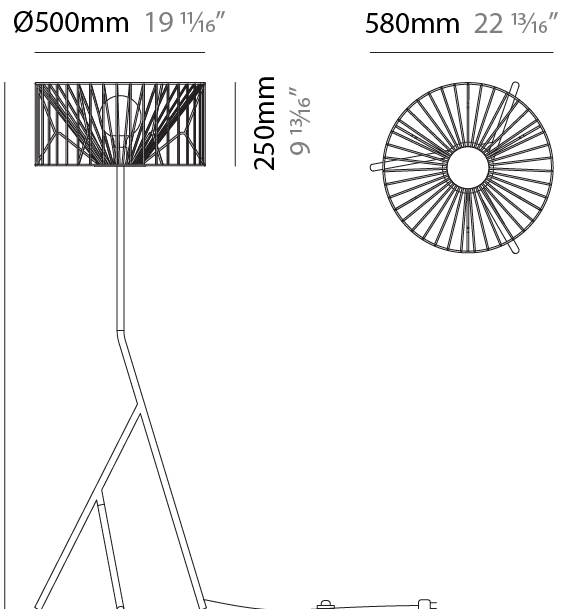

PROJECT	_____
TYPE	_____
SPECIFIER	_____
QUANTITY	_____
DATE	_____

MARIOLA PORTABLE

D114030-

base number	Finish Options	Finish Options	Finish Options

1. To build a product code in our configurator select the specify button on the base model # product page
2. To build a manual product code on this datasheet choose from the options listed below in blue font and add the suffix to the base model #

GENERAL

Series: Mariola
Partner: Ole
Division: Design
Installation: Portable
Product Type: Floor
Mounting Location: Floor

PHYSICAL

Shape: Abstract
Diameter (mm): 500
Diameter (in): 19 11/16
Height (mm): 1550
Height (in): 61
Fixture Finish: BEI / BLK / BLU / COG / DGN / GRY / MRN / MOC / MUS / OLV / SIL / STN / TER / WHI
Holder Finish: WHI / GSD
Accent Finish: WHI
Fixture Material: Fabric Cord / Metal
Primary Material: Fabric - Recycled
Cable Details: 100/100 Cord

ELECTRICAL

Number of Lamps: 1
Lamp Type: LED Retrofit
Lamp Shape: A19
Bulb Included: Bulb Not Included
Max. Wattage Per Lamp (W): 15
Lamp Base: E26
Input Voltage (V): 120
Upon Request: 277Vac / GU24

LED

OPTICAL

RATINGS AND CERTIFICATIONS

Certified By: Certified for North American Standards
IP rating: IP20