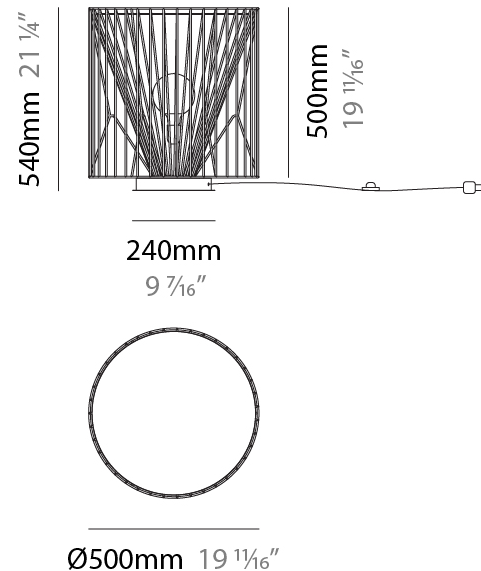

MARIOLA PORTABLE

D114031- - -

base number   Finish Options   Finish Options

1. To build a product code in our configurator select the specify button on the base model # product page
2. To build a manual product code on this datasheet choose from the options listed below in blue font and add the suffix to the base model #

GENERAL

Series: Mariola
Partner: Ole
Division: Design
Installation: Portable
Product Type: Floor
Mounting Location: Floor

PHYSICAL

Shape: Abstract
Diameter (mm): 500
Diameter (in): 19 11/16
Height (mm): 540
Height (in): 21 1/4
Diffuser: PMMA - Opal
Fixture Finish: BEI / BLK / BLU / COG / DGN / GRY / MRN / MOC / MUS / OLV / SIL / STN / TER / WHI
Holder Finish: WHI / GSD
Accent Finish: WHI
Fixture Material: Fabric Cord / Metal
Primary Material: Fabric - Recycled
Cable Details: 220/100 Cord

ELECTRICAL

Number of Lamps: 1
Lamp Type: LED Retrofit
Lamp Shape: A19
Bulb Included: Bulb Not Included
Max. Wattage Per Lamp (W): 15
Lamp Base: E26
Input Voltage (V): 120
Upon Request: 277Vac / GU24

LED

OPTICAL

RATINGS AND CERTIFICATIONS

Certified By: Certified for North American Standards
IP rating: IP20

PROJECT	
TYPE	
SPECIFIER	
QUANTITY	
DATE