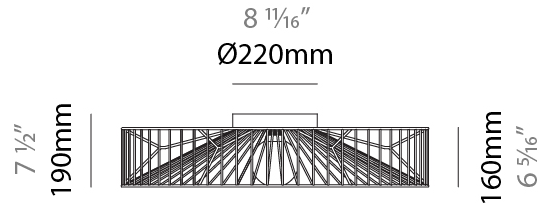

MARIOLA SURFACE

D112049- -

base number   Finish   Finish
Options   Options

1. To build a product code in our configurator select the specify button on the base model # product page
2. To build a manual product code on this datasheet choose from the options listed below in blue font and add the suffix to the base model #

GENERAL

Series: Mariola
Partner: Ole
Division: Design
Installation: Surface
Product Type: Ceiling Surface
Mounting Location: Ceiling

PHYSICAL

Shape: Abstract
Diameter (mm): 800
Diameter (in): 31 1/2
Height (mm): 190
Height (in): 7 1/2
Fixture Finish: [BEI](#) / [BLK](#) / [BLU](#) / [COG](#) / [DGN](#) / [GRY](#) / [MRN](#) / [MOC](#) / [MUS](#) / [OLV](#) / [SIL](#) / [STN](#) / [TER](#) / [WHI](#)
Holder Finish: [WHI](#) / [GSD](#)
Accent Finish: [WHI](#)
Fixture Material: Fabric Cord / Metal
Primary Material: Fabric - Recycled

ELECTRICAL

Number of Lamps: 1
Lamp Type: LED Retrofit
Bulb Included: Bulb Not Included
Max. Wattage Per Lamp (W): 20
Lamp Base: E26
Input Voltage (V): 120
Upon Request: 277Vac / GU24

LED

OPTICAL

RATINGS AND CERTIFICATIONS

Certified By: Certified for North American Standards
IP rating: IP20

PROJECT
TYPE
SPECIFIER
QUANTITY
DATE

Ø800mm 31 1/2"