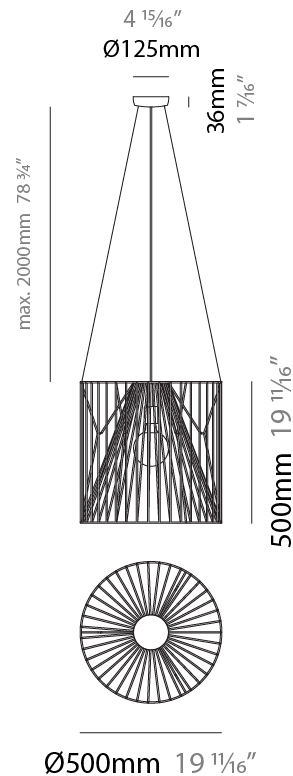

MARIOLA SUSPENSION

D111181- - -

base number   Finish Options   Finish Options   Finish Options

1. To build a product code in our configurator select the specify button on the base model # product page
2. To build a manual product code on this datasheet choose from the options listed below in blue font and add the suffix to the base model #

GENERAL

Series: Mariola
Brand: Ole
Division: Design
Mounting Type: Suspension
Mounting Location: Ceiling
Subcategory: Pendant

PHYSICAL

Shape: Abstract
Diameter (mm): 500
Diameter (in): 19 11/16
Height (mm): 500
Height (in): 19 11/16
Max. Overall Height (mm): 2500
Max. Overall Height (in): 98 7/16
Light Distribution: Omnidirectional
Fixture Finish: BEI / BLK / BLU / COG / DGN / GRY / MRN / MOC / MUS / OLV / SIL / STN / TER / WHI
Holder Finish: MWH / MBK
Accent Finish: WHI / GSD
Fixture Material: Fabric Cord / Metal
Cable Details: 2,000mm/78 3/4" Transparent Cable

ELECTRICAL

Number of Lamps: 1
Lamp Type: LED Retrofit
Bulb Included: Bulb Not Included
Max. Wattage Per Lamp (W): 20
Lamp Base: E26
Input Voltage (V): 120
Upon Request: 277Vac / GU24

LED

OPTICAL

RATINGS AND CERTIFICATIONS

Certified By: Certified for North American Standards
IP rating: IP20

PROJECT
TYPE
SPECIFIER
QUANTITY
DATE