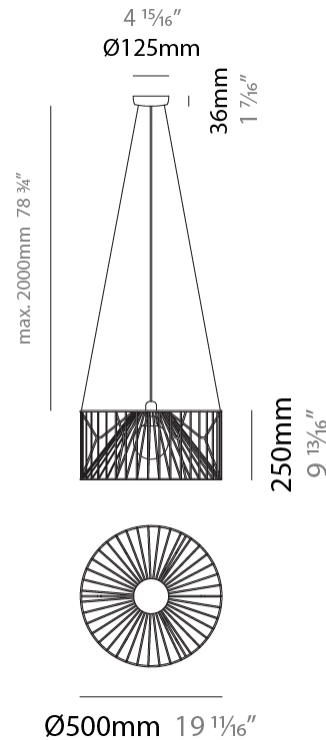

MARIOLA SUSPENSION

D111180-

base number   Finish Options   Finish Options   Finish Options

1. To build a product code in our configurator select the specify button on the base model # product page
2. To build a manual product code on this datasheet choose from the options listed below in blue font and add the suffix to the base model #

GENERAL

Series: Mariola
Brand: Ole
Division: Design
Mounting Type: Suspension
Mounting Location: Ceiling
Subcategory: Pendant

PHYSICAL

Shape: Abstract
Diameter (mm): 500
Diameter (in): 19 11/16
Height (mm): 250
Height (in): 9 13/16
Max. Overall Height (mm): 2250
Max. Overall Height (in): 88 9/16
Light Distribution: Omnidirectional
Fixture Finish: BEI / BLK / BLU / COG / DGN / GRY / MRN / MOC / MUS / OLV / SIL / STN / TER / WHI
Holder Finish: MWH / MBK
Accent Finish: WHI / GSD
Fixture Material: Fabric Cord / Metal
Cable Details: 2,000mm/78 3/4" Transparent Cable

ELECTRICAL

Number of Lamps: 1
Lamp Type: LED Retrofit
Bulb Included: Bulb Not Included
Max. Wattage Per Lamp (W): 20
Lamp Base: E26
Input Voltage (V): 120
Upon Request: 277Vac / GU24

LED

OPTICAL

RATINGS AND CERTIFICATIONS

Certified By: Certified for North American Standards
IP rating: IP20

PROJECT
TYPE
SPECIFIER
QUANTITY
DATE