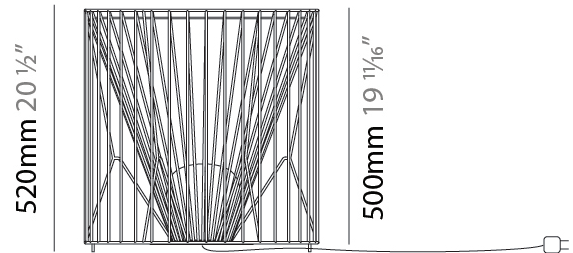

MARIOLA PORTABLE

E114034- - -

base number   Finish   Finish
Options   Options

1. To build a product code in our configurator select the specify button on the base model # product page
2. To build a manual product code on this datasheet choose from the options listed below in blue font and add the suffix to the base model #

GENERAL

Series: Mariola
Brand: Ole
Division: Exterior
Mounting Type: Portable
Mounting Location: Floor
Subcategory: Ambient

PHYSICAL

Shape: Drum
Diameter (mm): 500
Diameter (in): 19 11/16
Height (mm): 520
Height (in): 20 1/2
Light Distribution: Omnidirectional
Diffuser: PMMA - Opal
Fixture Finish: BEI / BLK / BLU / COG / DGN / GRY / MRN / MOC / MUS / OLV / SIL / STN / TER / WHI
Holder Finish: WHI / GSD
Accent Finish: WHI
Fixture Material: Fabric Cord / Metal
Cable Details: 220/100 Cord

ELECTRICAL

Number of Lamps: 1
Lamp Type: LED Retrofit
Lamp Shape: A19
Bulb Included: Bulb Not Included
Max. Wattage Per Lamp (W): 15
Lamp Base: E26
Input Voltage (V): 120

LED

OPTICAL

RATINGS AND CERTIFICATIONS

Certified By: Certified for North American Standards
IP rating: IP66

PROJECT
TYPE
SPECIFIER
QUANTITY
DATE

Ø500mm 19 11/16"