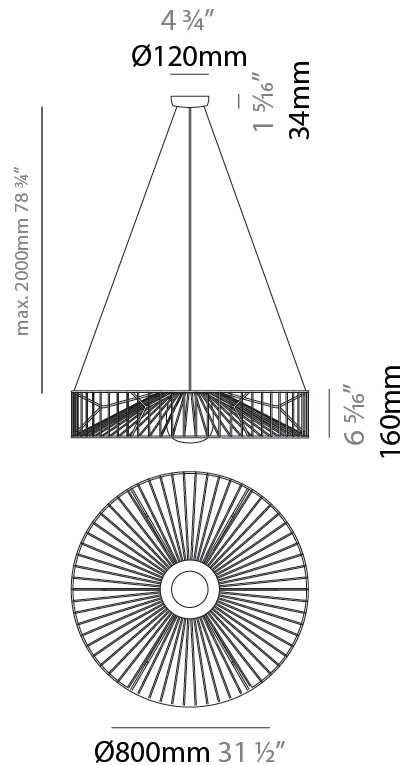

MARIOLA SUSPENSION

E111199- - -

base number   Finish Options   Finish Options   Finish Options

1. To build a product code in our configurator select the specify button on the base model # product page
2. To build a manual product code on this datasheet choose from the options listed below in blue font and add the suffix to the base model #

GENERAL

Series: Mariola
Brand: Ole
Division: Exterior
Mounting Type: Suspension
Mounting Location: Ceiling
Subcategory: Ambient

PHYSICAL

Shape: Drum
Diameter (mm): 800
Diameter (in): 31 1/2
Height (mm): 160
Height (in): 6 3/16
Max. Overall Height (mm): 2160
Max. Overall Height (in): 85 1/16
Light Distribution: Omnidirectional
Fixture Finish: BEI / BLK / BLU / COG / DGN / GRY / MRN / MOC / MUS / OLV / SIL / STN / TER / WHI
Holder Finish: MWH / MBK
Accent Finish: WHI / GSD
Fixture Material: Fabric Cord / Metal
Cable Details: 2,000mm/78 3/4" Transparent Cable

ELECTRICAL

Number of Lamps: 1
Lamp Type: LED Retrofit
Bulb Included: Bulb Not Included
Max. Wattage Per Lamp (W): 15
Lamp Base: E26
Input Voltage (V): 120

LED

OPTICAL

RATINGS AND CERTIFICATIONS

Certified By: Certified for North American Standards
IP rating: IP66

PROJECT
TYPE
SPECIFIER
QUANTITY
DATE