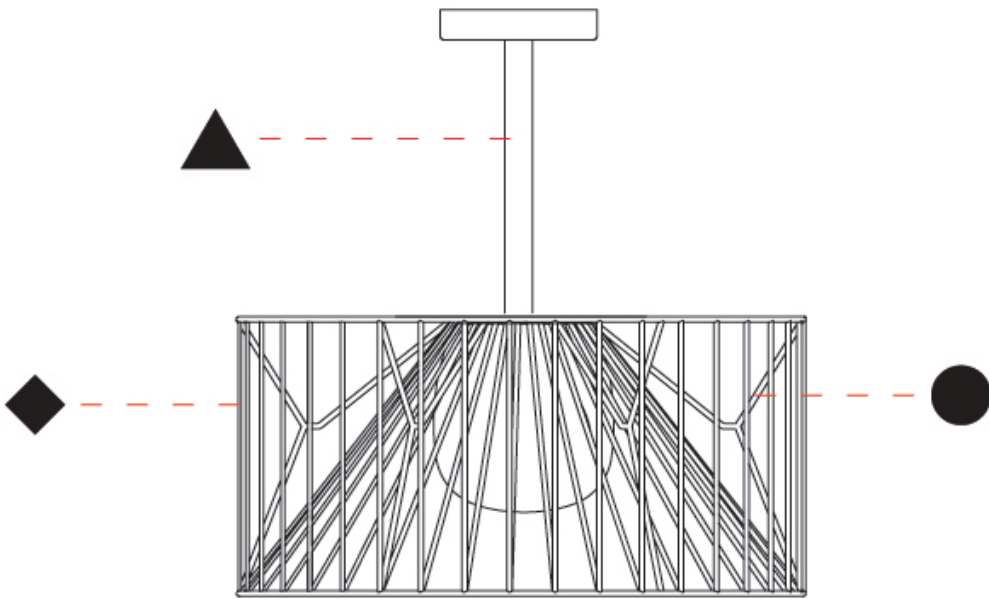

MARIOLA SURFACE

E112052-

PROJECT

TYPE

SPECIFIER

QUANTITY

DATE

E