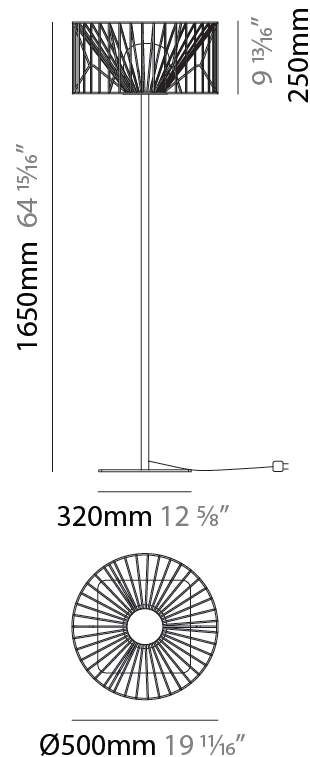

MARIOLA PORTABLE

E114033-

base number   Finish Options   Finish Options   Finish Options

1. To build a product code in our configurator select the specify button on the base model # product page
2. To build a manual product code on this datasheet choose from the options listed below in blue font and add the suffix to the base model #

GENERAL

Series: Mariola
Brand: Ole
Division: Exterior
Mounting Type: Portable
Mounting Location: Floor
Subcategory: Ambient

PHYSICAL

Shape: Drum
Diameter (mm): 500
Diameter (in): 19 11/16
Height (mm): 1650
Height (in): 64 15/16
Light Distribution: Omnidirectional
Fixture Finish: BEI / BLK / BLU / COG / DGN / GRY / MRN / MOC / MUS / OLV / SIL / STN / TER / WHI
Holder Finish: WHI / GSD
Accent Finish: WHI
Fixture Material: Fabric Cord / Metal
Cable Details: 100/100 Cord

ELECTRICAL

Number of Lamps: 1
Lamp Type: LED Retrofit
Lamp Shape: A19
Bulb Included: Bulb Not Included
Max. Wattage Per Lamp (W): 15
Lamp Base: E26
Input Voltage (V): 120
Upon Request: 277Vac / GU24

LED

OPTICAL

RATINGS AND CERTIFICATIONS

Certified By: Certified for North American Standards
IP rating: IP66

PROJECT
TYPE
SPECIFIER
QUANTITY
DATE