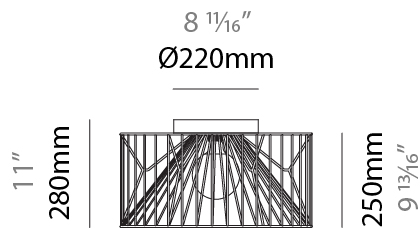

MARIOLA SURFACE

D112048- _____ - _____

base number   Finish   Finish
Options   Options   Options

1. To build a product code in our configurator select the specify button on the base model # product page
2. To build a manual product code on this datasheet choose from the options listed below in blue font and add the suffix to the base model #

GENERAL

Series: Mariola
Brand: Ole
Division: Design
Mounting Type: Surface
Mounting Location: Ceiling
Subcategory: Ambient

PHYSICAL

Shape: Abstract
Diameter (mm): 500
Diameter (in): 19 11/16
Height (mm): 280
Height (in): 11
Light Distribution: Omnidirectional
Fixture Finish: BEI / BLK / BLU / COG / DGN / GRY / MRN / MOC / MUS / OLV / SIL / STN / TER / WHI
Holder Finish: WHI / GSD
Accent Finish: WHI
Fixture Material: Fabric Cord / Metal

ELECTRICAL

Number of Lamps: 1
Lamp Type: LED Retrofit
Bulb Included: Bulb Included
Max. Wattage Per Lamp (W): 20
Lamp Base: E26
Input Voltage (V): 120
Upon Request: 277Vac / GU24

LED

OPTICAL

RATINGS AND CERTIFICATIONS

Certified By: Certified for North American Standards
IP rating: IP20

PROJECT
TYPE
SPECIFIER
QUANTITY
DATE