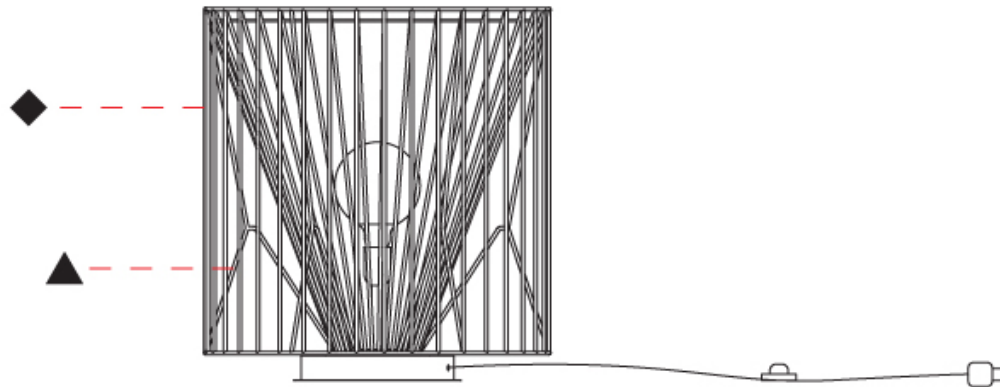

MARIOLA PORTABLE

D114031-

PROJECT

TYPE

SPECIFIER

QUANTITY

DATE

D