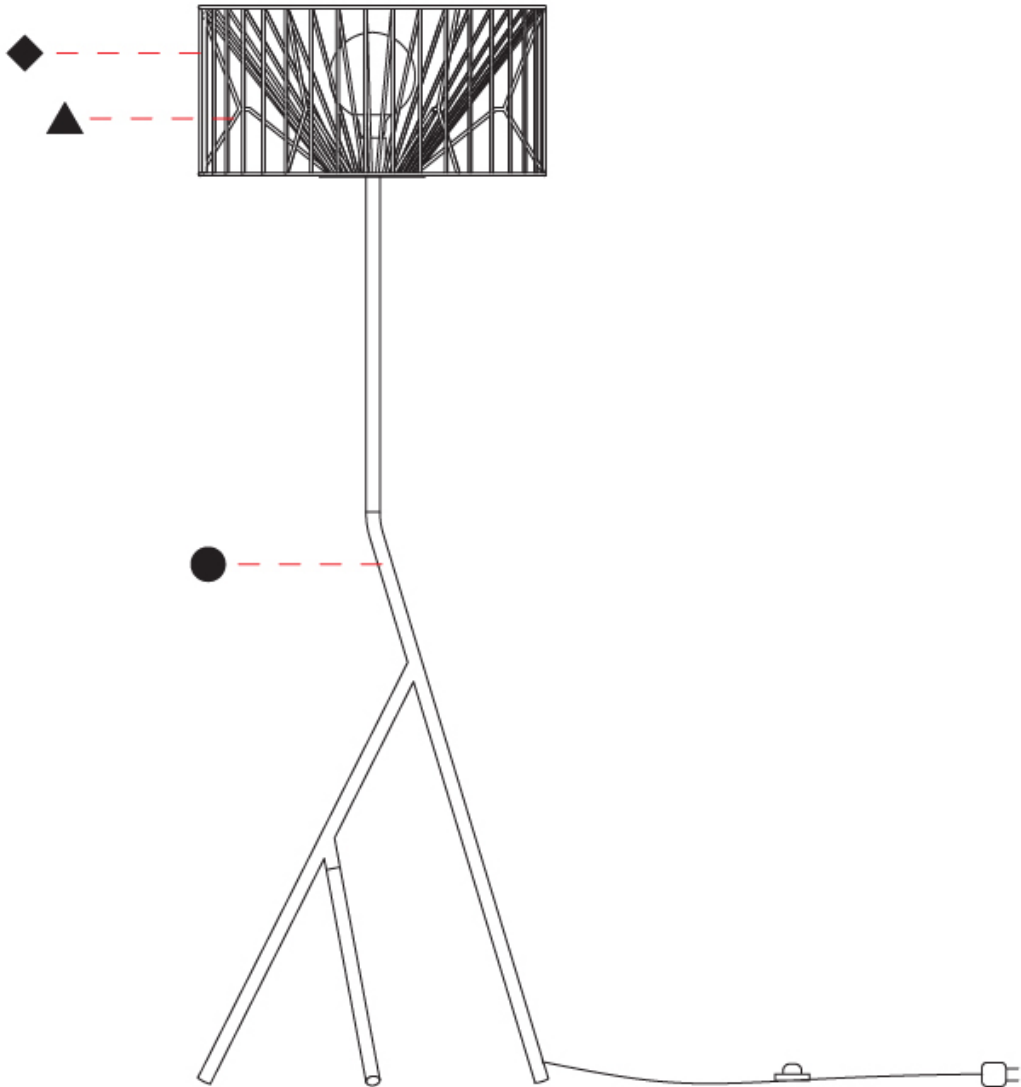

PROJECT
TYPE
SPECIFIER
QUANTITY
DATE

D