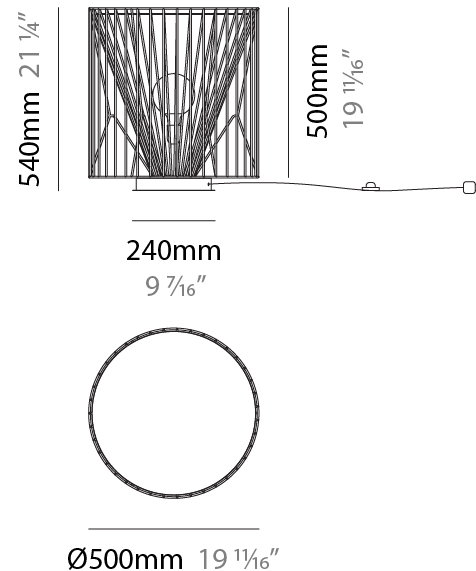

MARIOLA PORTABLE

D114031- - -

base number   Finish Options   Finish Options

1. To build a product code in our configurator select the specify button on the base model # product page
2. To build a manual product code on this datasheet choose from the options listed below in blue font and add the suffix to the base model #

GENERAL

Series: Mariola
Brand: Ole
Division: Design
Mounting Type: Portable
Mounting Location: Floor
Subcategory: Ambient

PHYSICAL

Shape: Abstract
Diameter (mm): 500
Diameter (in): 19 11/16
Height (mm): 540
Height (in): 21 1/4
Light Distribution: Omnidirectional
Diffuser: PMMA - Opal
Fixture Finish: BEI / BLK / BLU / COG / DGN / GRY / MRN / MOC / MUS / OLV / SIL / STN / TER / WHI
Holder Finish: WHI / GSD
Accent Finish: WHI
Fixture Material: Fabric Cord / Metal
Cable Details: 220/100 Cord

ELECTRICAL

Number of Lamps: 1
Lamp Type: LED Retrofit
Lamp Shape: A19
Bulb Included: Bulb Not Included
Max. Wattage Per Lamp (W): 15
Lamp Base: E26
Input Voltage (V): 120
Upon Request: 277Vac / GU24

LED

OPTICAL

RATINGS AND CERTIFICATIONS

Certified By: Certified for North American Standards
IP rating: IP20

PROJECT	
TYPE	
SPECIFIER	
QUANTITY	
DATE