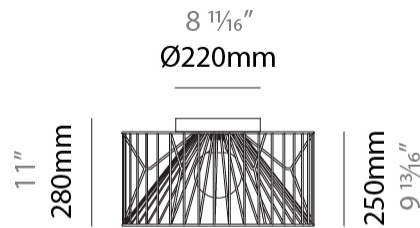

GENERAL

Series: Mariola
 Brand: Ole
 Division: Design
 Mounting Type: Surface
 Mounting Location: Ceiling
 Subcategory: Ambient

PHYSICAL

Shape: Abstract
 Diameter (mm): 500
 Diameter (in): 19 11/16
 Height (mm): 280
 Height (in): 11
 Light Distribution: Omnidirectional
 Fixture Finish: BEI / BLK / BLU / COG / DGN / GRY / MRN / MOC / MUS / OLV / SIL / STN / TER / WHI
 Holder Finish: WHI / GSD
 Accent Finish: WHI
 Fixture Material: Fabric Cord / Metal

Certified By: Certified for North American Standards
 IP rating: IP20

PROJECT
TYPE
SPECIFIER
QUANTITY
DATE

Ø500mm 19 11/16"

MARIOLA SURFACE

D112048-

PROJECT

TYPE

SPECIFIER

GENERAL

Series: Mariola
Brand: Ole
Division: Design
Mounting Type: Portable
Mounting Location: Floor
Subcategory: Ambient

PHYSICAL

Shape: Abstract
Diameter (mm): 500
Diameter (in): 19 11/16
Height (mm): 1550
Height (in): 61
Light Distribution: Omnidirectional
Fixture Finish: BEI / BLK / BLU / COG / DGN / GRY / MRN / MOC / MUS / OLV / SIL / STN / TER / WHI
Holder Finish: WHI / GSD
Accent Finish: WHI
Fixture Material: Fabric Cord / Metal
Cable Details: 100/100 Cord

GENERAL

Series: Mariola
 Brand: Ole
 Division: Design
 Mounting Type: Portable
 Mounting Location: Floor
 Subcategory: Ambient

PHYSICAL

Shape: Abstract
 Diameter (mm): 500
 Diameter (in): 19 11/16
 Height (mm): 540
 Height (in): 21 1/4
 Light Distribution: Omnidirectional
 Diffuser: PMMA - Opal
 Fixture Finish: BEI / BLK / BLU / COG / DGN / GRY / MRN / MOC / MUS / OLV / SIL / STN / TER / WHI
 Holder Finish: WHI / GSD
 Accent Finish: WHI
 Fixture Material: Fabric Cord / Metal
 Cable Details: 220/100 Cord