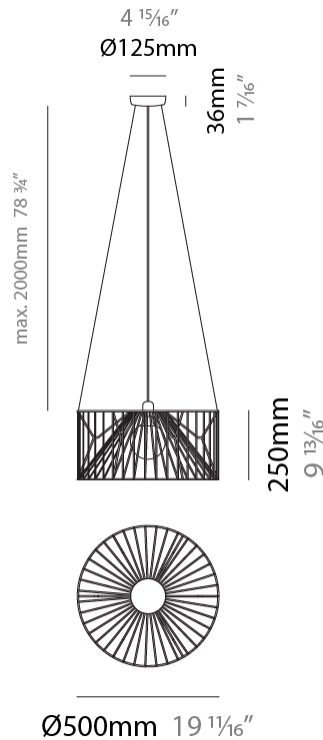

PROJECT	
TYPE	
SPECIFIER	
QUANTITY	
DATE	

MARIOLA SUSPENSION

D111180-

base number	Finish Options	Finish Options	Finish Options

1. To build a product code in our configurator select the specify button on the base model # product page
2. To build a manual product code on this datasheet choose from the options listed below in blue font and add the suffix to the base model #

GENERAL

Series: Mariola
Brand: Ole
Division: Design
Mounting Type: Suspension
Mounting Location: Ceiling
Subcategory: Pendant

PHYSICAL

Shape: Abstract
Diameter (mm): 500
Diameter (in): 19 ¹¹/₁₆
Height (mm): 250
Height (in): 9 ¹³/₁₆
Max. Overall Height (mm): 2250
Max. Overall Height (in): 88 ⁹/₁₆
Light Distribution: Omnidirectional
Fixture Finish: BEI / BLK / BLU / COG / DGN / GRY / MRN / MOC / MUS / OLV / SIL / STN / TER / WHI
Holder Finish: MWH / MBK
Accent Finish: WHI / GSD
Fixture Material: Fabric Cord / Metal
Cable Details: 2,000mm/78 3/4" Transparent Cable

ELECTRICAL

Number of Lamps: 1
Lamp Type: LED Retrofit
Bulb Included: Bulb Not Included
Max. Wattage Per Lamp (W): 20
Lamp Base: E26
Input Voltage (V): 120
Upon Request: 277Vac / GU24

LED

OPTICAL

RATINGS AND CERTIFICATIONS

Certified By: Certified for North American Standards
IP rating: IP20