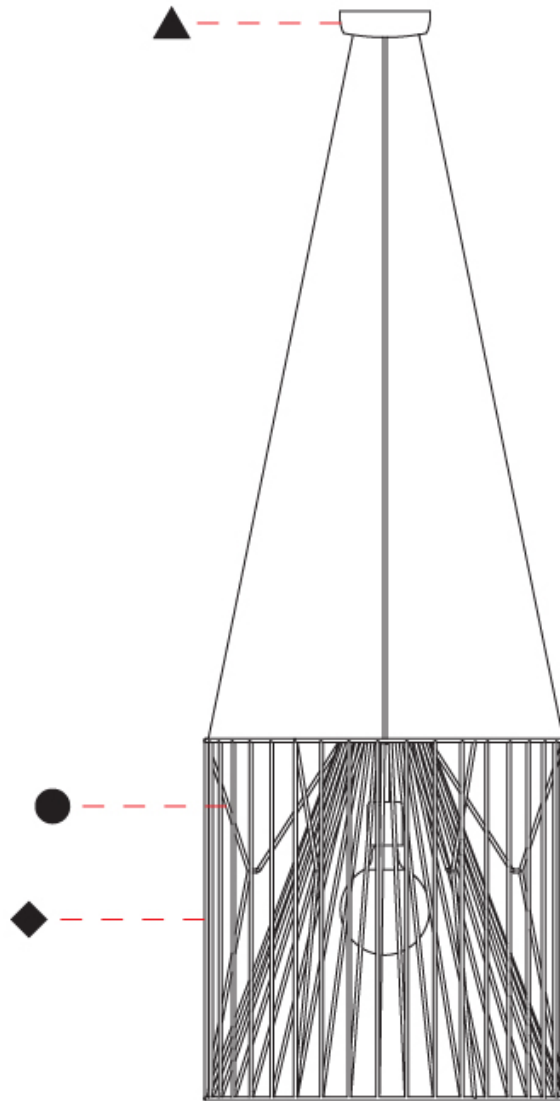

MARIOLA SUSPENSION

D111181-

PROJECT _____

TYPE _____

SPECIFIER _____

QUANTITY _____

DATE _____

D