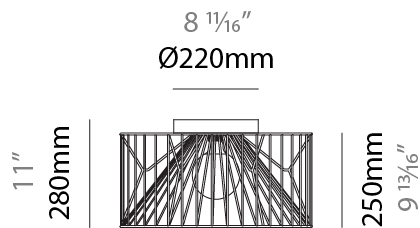

MARIOLA SURFACE

D112048-

base number   Finish   Finish
Options   Options

1. To build a product code in our configurator select the specify button on the base model # product page
2. To build a manual product code on this datasheet choose from the options listed below in blue font and add the suffix to the base model #

GENERAL

Series: Mariola
Brand: Ole
Division: Design
Mounting Type: Surface
Mounting Location: Ceiling
Subcategory: Ambient

PHYSICAL

Shape: Abstract
Diameter (mm): 500
Diameter (in): 19 11/16
Height (mm): 280
Height (in): 11
Light Distribution: Omnidirectional
Fixture Finish: BEI / BLK / BLU / COG / DGN / GRY / MRN / MOC / MUS / OLV / SIL / STN / TER / WHI
Holder Finish: WHI / GSD
Accent Finish: WHI
Fixture Material: Fabric Cord / Metal

ELECTRICAL

Number of Lamps: 1
Lamp Type: LED Retrofit
Bulb Included: Bulb Included
Max. Wattage Per Lamp (W): 20
Lamp Base: E26
Input Voltage (V): 120
Upon Request: 277Vac / GU24

LED

OPTICAL

RATINGS AND CERTIFICATIONS

Certified By: Certified for North American Standards
IP rating: IP20

PROJECT
TYPE
SPECIFIER
QUANTITY
DATE

Ø500mm 19 11/16"