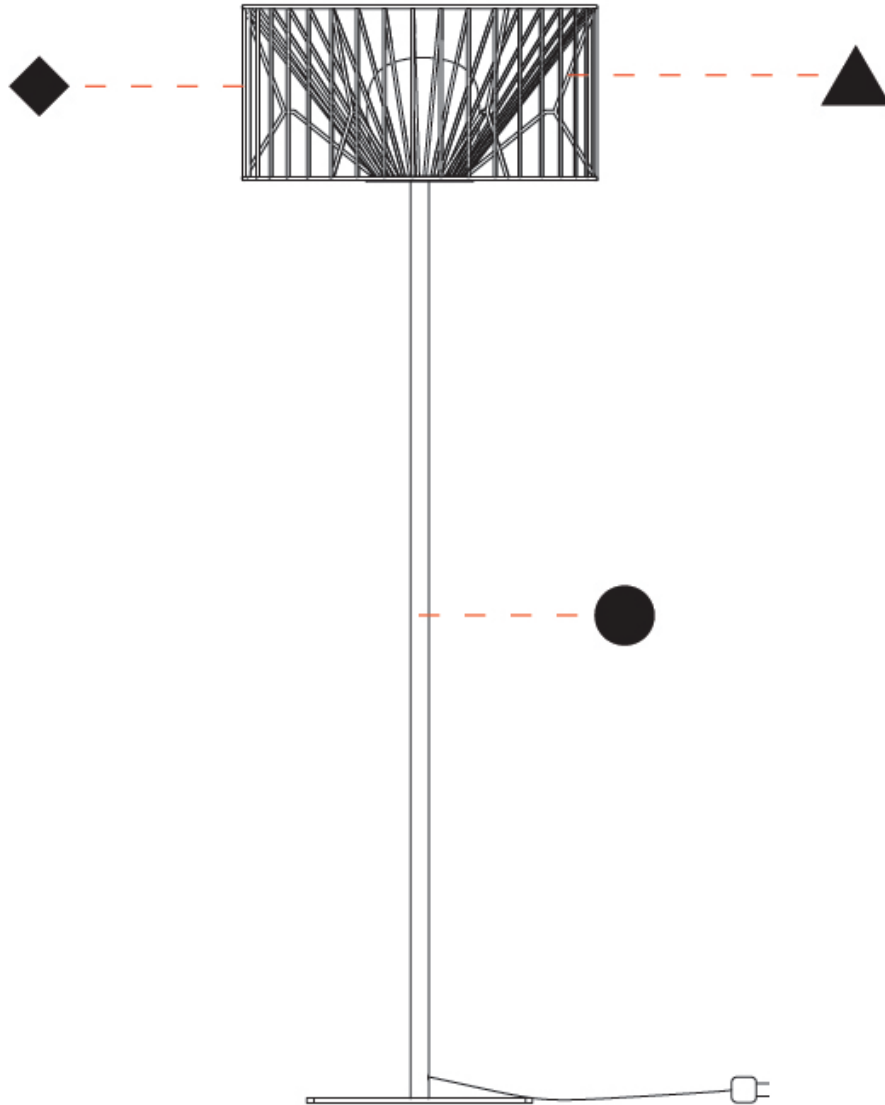

E114033-

PROJECT

TYPE

SPECIFIER

QUANTITY

DATE

E