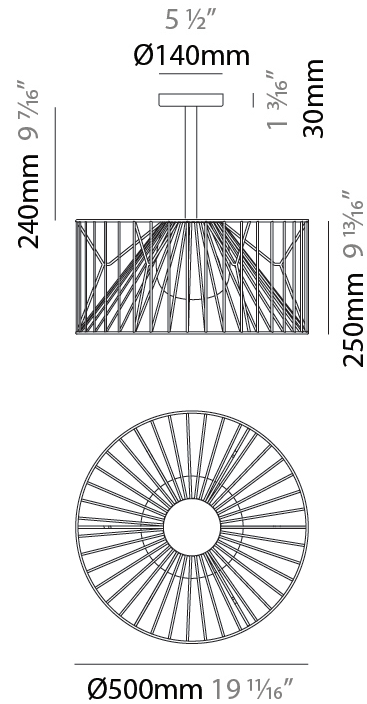

MARIOLA SURFACE

E112052-

base number   Finish   Finish
Options   Options

1. To build a product code in our configurator select the specify button on the base model # product page
2. To build a manual product code on this datasheet choose from the options listed below in blue font and add the suffix to the base model #

GENERAL

Series: Mariola
Partner: Ole
Division: Exterior
Installation: Surface
Product Type: Ceiling Surface
Mounting Location: Ceiling

PHYSICAL

Shape: Drum
Diameter (mm): 500
Diameter (in): 19 ¹¹/₁₆"
Height (mm): 490
Height (in): 19 ⁵/₁₆"
Fixture Finish: BEI / BLK / BLU / COG / DGN / GRY / MRN / MOC / MUS / OLV / SIL / STN / TER / WHI
Holder Finish: WHI / GSD
Accent Finish: WHI
Fixture Material: Fabric Cord / Metal
Primary Material: Fabric - Recycled

ELECTRICAL

Number of Lamps: 1
Lamp Type: LED Retrofit
Bulb Included: Bulb Included
Max. Wattage Per Lamp (W): 15
Lamp Base: E26
Input Voltage (V): 120

LED

OPTICAL

RATINGS AND CERTIFICATIONS

Certified By: Certified for North American Standards
IP rating: IP66

PROJECT
TYPE
SPECIFIER
QUANTITY
DATE