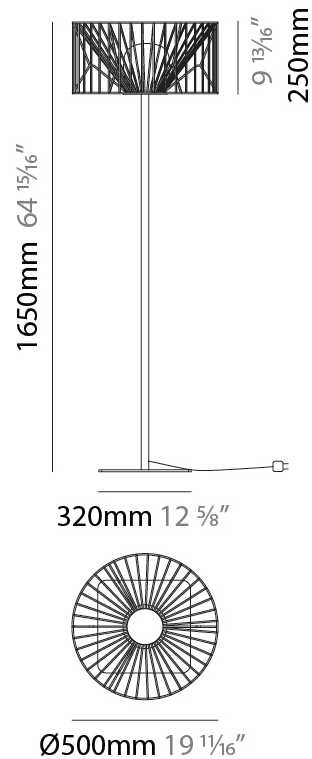

MARIOLA PORTABLE

E114033-

base number   Finish Options   Finish Options   Finish Options

1. To build a product code in our configurator select the specify button on the base model # product page
2. To build a manual product code on this datasheet choose from the options listed below in blue font and add the suffix to the base model #

GENERAL

Series: Mariola
Partner: Ole
Division: Exterior
Installation: Portable
Product Type: Floor
Mounting Location: Floor

PHYSICAL

Shape: Drum
Diameter (mm): 500
Diameter (in): 19 11/16
Height (mm): 1650
Height (in): 64 15/16
Fixture Finish: BEI / BLK / BLU / COG / DGN / GRY / MRN / MOC / MUS / OLV / SIL / STN / TER / WHI
Holder Finish: WHI / GSD
Accent Finish: WHI
Fixture Material: Fabric Cord / Metal
Primary Material: Fabric - Recycled
Cable Details: 100/100 Cord

ELECTRICAL

Number of Lamps: 1
Lamp Type: LED Retrofit
Lamp Shape: A19
Bulb Included: Bulb Not Included
Max. Wattage Per Lamp (W): 15
Lamp Base: E26
Input Voltage (V): 120
Upon Request: 277Vac / GU24

LED

OPTICAL

RATINGS AND CERTIFICATIONS

Certified By: Certified for North American Standards
IP rating: IP66

PROJECT
TYPE
SPECIFIER
QUANTITY
DATE