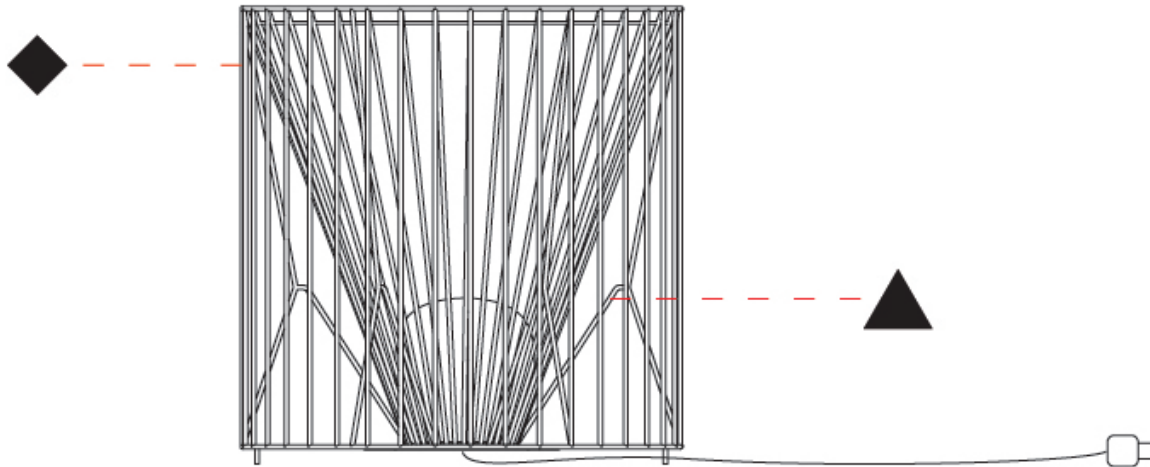

MARIOLA PORTABLE

E114034-

PROJECT	_____
TYPE	_____
SPECIFIER	_____
QUANTITY	_____
DATE	_____

E