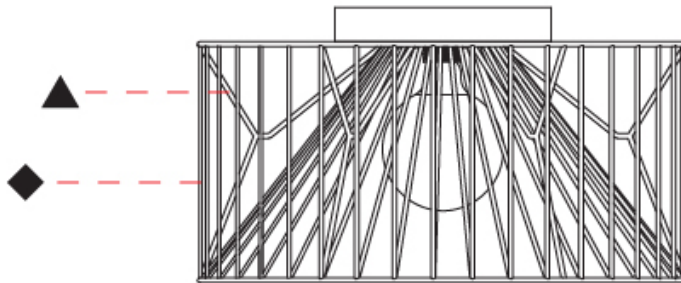

MARIOLA SURFACE

D112048-

PROJECT

TYPE

SPECIFIER

QUANTITY

DATE

D