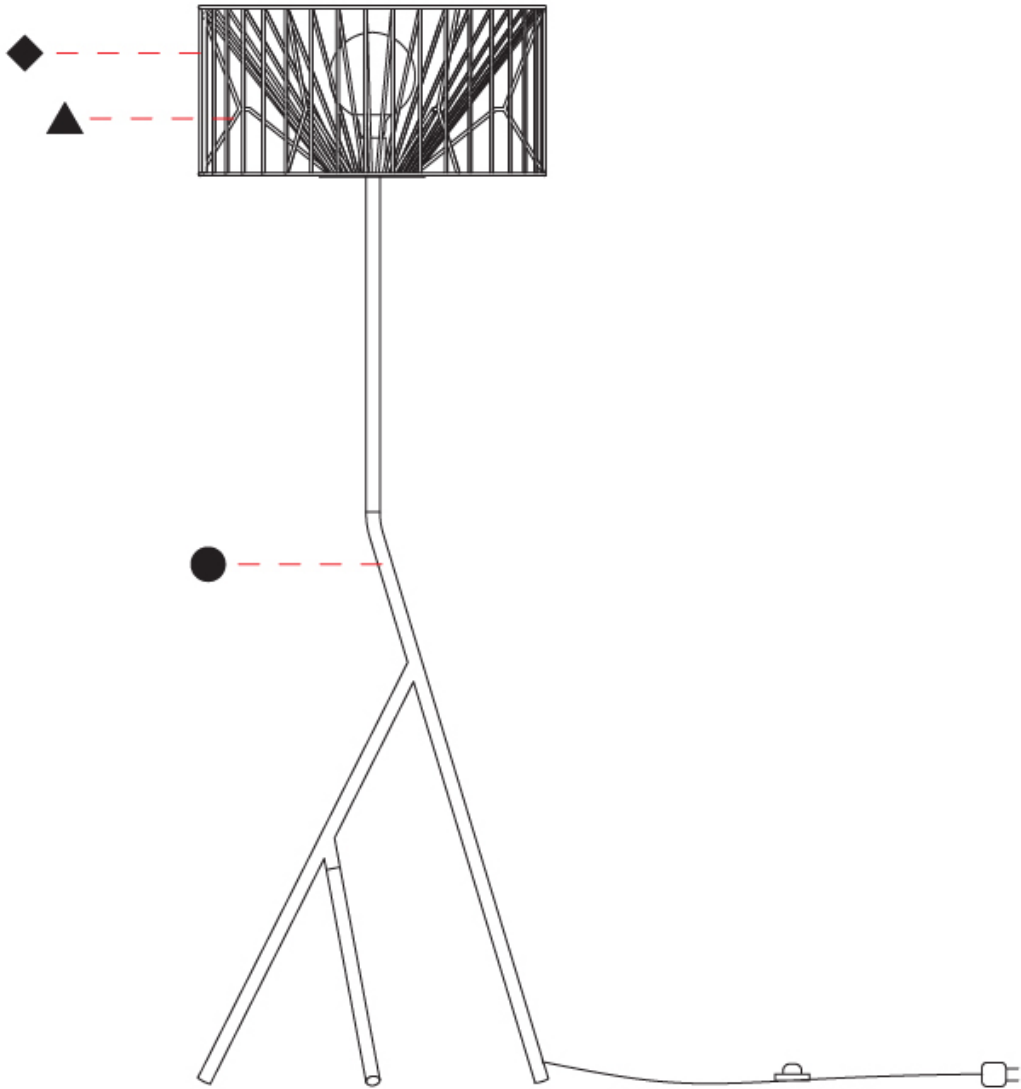

MARIOLA PORTABLE

D114030-

PROJECT _____

TYPE _____

SPECIFIER _____

QUANTITY _____

DATE _____

D