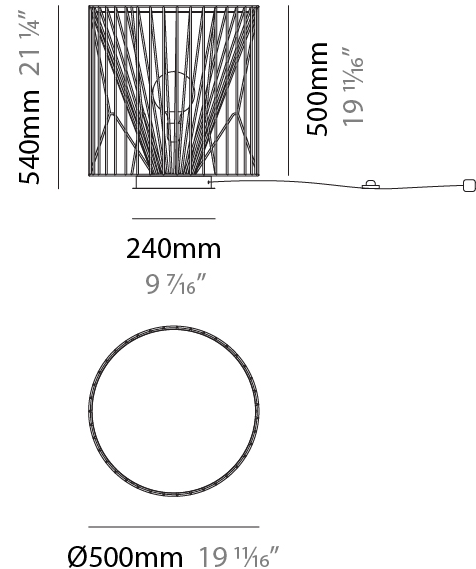

MARIOLA PORTABLE

D114031- - -

base number   Finish Options   Finish Options

1. To build a product code in our configurator select the specify button on the base model # product page
2. To build a manual product code on this datasheet choose from the options listed below in blue font and add the suffix to the base model #

GENERAL

Series: Mariola
Brand: Ole
Division: Design
Mounting Type: Portable
Mounting Location: Floor
Subcategory: Ambient

PHYSICAL

Shape: Abstract
Diameter (mm): 500
Diameter (in): 19 11/16
Height (mm): 540
Height (in): 21 1/4
Light Distribution: Omnidirectional
Diffuser: PMMA - Opal
Fixture Finish: BEI / BLK / BLU / COG / DGN / GRY / MRN / MOC / MUS / OLV / SIL / STN / TER / WHI
Holder Finish: WHI / GSD
Accent Finish: WHI
Fixture Material: Fabric Cord / Metal
Cable Details: 220/100 Cord

ELECTRICAL

Number of Lamps: 1
Lamp Type: LED Retrofit
Lamp Shape: A19
Bulb Included: Bulb Not Included
Max. Wattage Per Lamp (W): 15
Lamp Base: E26
Input Voltage (V): 120
Upon Request: 277Vac / GU24

LED

OPTICAL

RATINGS AND CERTIFICATIONS

Certified By: Certified for North American Standards
IP rating: IP20

PROJECT	
TYPE	
SPECIFIER	
QUANTITY	
DATE