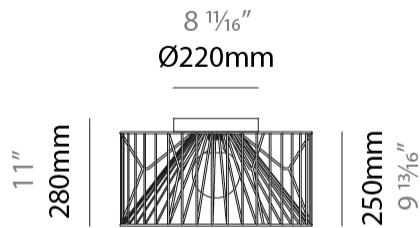

MARIOLA SURFACE

D112048- _____

base number   Finish   Finish
Options   Options

1. To build a product code in our configurator select the specify button on the base model # product page
2. To build a manual product code on this datasheet choose from the options listed below in blue font and add the suffix to the base model #

GENERAL

Series: Mariola
Brand: Ole
Division: Design
Mounting Type: Surface
Mounting Location: Ceiling
Subcategory: Ambient

PHYSICAL

Shape: Abstract
Diameter (mm): 500
Diameter (in): 19 11/16
Height (mm): 280
Height (in): 11
Light Distribution: Omnidirectional
Fixture Finish: BEI / BLK / BLU / COG / DGN / GRY / MRN / MOC / MUS / OLV / SIL / STN / TER / WHI
Holder Finish: WHI / GSD
Accent Finish: WHI
Fixture Material: Fabric Cord / Metal

ELECTRICAL

Number of Lamps: 1
Lamp Type: LED Retrofit
Bulb Included: Bulb Included
Max. Wattage Per Lamp (W): 20
Lamp Base: E26
Input Voltage (V): 120
Upon Request: 277Vac / GU24

LED

OPTICAL

RATINGS AND CERTIFICATIONS

Certified By: Certified for North American Standards
IP rating: IP20

PROJECT
TYPE
SPECIFIER
QUANTITY
DATE

Ø500mm 19 11/16"