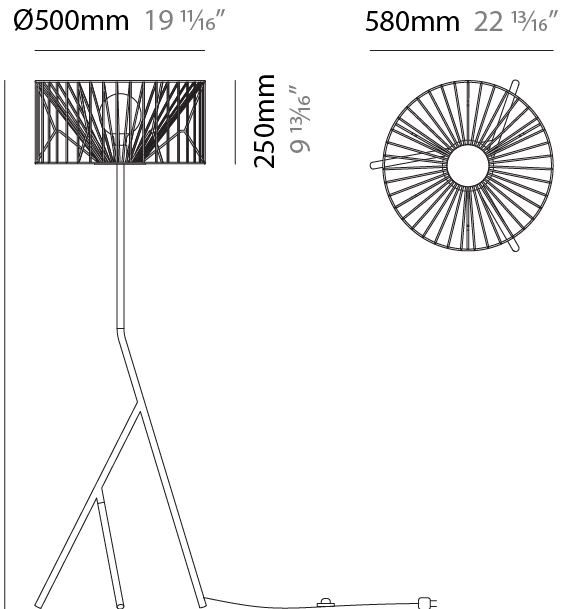

PROJECT	_____
TYPE	_____
SPECIFIER	_____
QUANTITY	_____
DATE	_____

MARIOLA PORTABLE

D114030-

base number	Finish	Finish	Finish
	Options	Options	Options

1. To build a product code in our configurator select the specify button on the base model # product page
2. To build a manual product code on this datasheet choose from the options listed below in blue font and add the suffix to the base model #

GENERAL

Series: Mariola
Brand: Ole
Division: Design
Mounting Type: Portable
Mounting Location: Floor
Subcategory: Ambient

PHYSICAL

Shape: Abstract
Diameter (mm): 500
Diameter (in): 19 11/16
Height (mm): 1550
Height (in): 61
Light Distribution: Omnidirectional
Fixture Finish: BEI / BLK / BLU / COG / DGN / GRY / MRN / MOC / MUS / OLV / SIL / STN / TER / WHI
Holder Finish: WHI / GSD
Accent Finish: WHI
Fixture Material: Fabric Cord / Metal
Cable Details: 100/100 Cord

ELECTRICAL

Number of Lamps: 1
Lamp Type: LED Retrofit
Lamp Shape: A19
Bulb Included: Bulb Not Included
Max. Wattage Per Lamp (W): 15
Lamp Base: E26
Input Voltage (V): 120
Upon Request: 277Vac / GU24

LED

OPTICAL

RATINGS AND CERTIFICATIONS

Certified By: Certified for North American Standards
IP rating: IP20