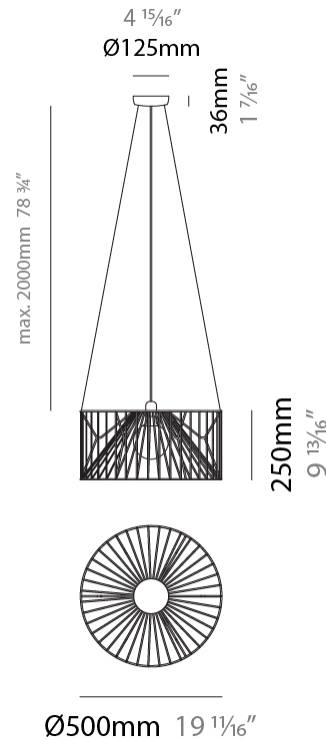

MARIOLA SUSPENSION

D111180-

base number   Finish Options   Finish Options   Finish Options

1. To build a product code in our configurator select the specify button on the base model # product page
2. To build a manual product code on this datasheet choose from the options listed below in blue font and add the suffix to the base model #

GENERAL

Series: Mariola
Brand: Ole
Division: Design
Mounting Type: Suspension
Mounting Location: Ceiling
Subcategory: Pendant

PHYSICAL

Shape: Abstract
Diameter (mm): 500
Diameter (in): 19 ¹¹/₁₆"
Height (mm): 250
Height (in): 9 ¹³/₁₆"
Max. Overall Height (mm): 2250
Max. Overall Height (in): 88 ⁹/₁₆"
Light Distribution: Omnidirectional
Fixture Finish: BEI / BLK / BLU / COG / DGN / GRY / MRN / MOC / MUS / OLV / SIL / STN / TER / WHI
Holder Finish: MWH / MBK
Accent Finish: WHI / GSD
Fixture Material: Fabric Cord / Metal
Cable Details: 2,000mm/78 3/4" Transparent Cable

ELECTRICAL

Number of Lamps: 1
Lamp Type: LED Retrofit
Bulb Included: Bulb Not Included
Max. Wattage Per Lamp (W): 20
Lamp Base: E26
Input Voltage (V): 120
Upon Request: 277Vac / GU24

LED

OPTICAL

RATINGS AND CERTIFICATIONS

Certified By: Certified for North American Standards
IP rating: IP20

PROJECT	_____
TYPE	_____
SPECIFIER	_____
QUANTITY	_____
DATE	_____