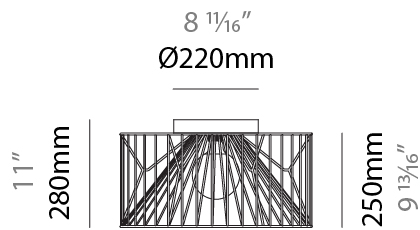

GENERAL

Series: Mariola
 Brand: Ole
 Division: Design
 Mounting Type: Suspension
 Mounting Location: Ceiling
 Subcategory: Pendant

PHYSICAL

Shape: Abstract
 Diameter (mm): 500
 Diameter (in): 19 ¹¹/₁₆"
 Height (mm): 250
 Height (in): 9 ¹³/₁₆"
 Max. Overall Height (mm): 2250
 Max. Overall Height (in): 88 ⁹/₁₆"
 Light Distribution: Omnidirectional
 Fixture Finish: BEI / BLK / BLU / COG / DGN / GRY / MRN / MOC / MUS / OLV / SIL / STN / TER / WHI
 Holder Finish: MWH / MBK
 Accent Finish: WHI / GSD
 Fixture Material: Fabric Cord / Metal
 Cable Details: 2,000mm/78 3/4" Transparent Cable

GENERAL

Series: Mariola
 Brand: Ole
 Division: Design
 Mounting Type: Suspension
 Mounting Location: Ceiling
 Subcategory: Pendant

PHYSICAL

Shape: Abstract
 Diameter (mm): 500
 Diameter (in): 19 11/16
 Height (mm): 500
 Height (in): 19 11/16
 Max. Overall Height (mm): 2500
 Max. Overall Height (in): 98 7/16
 Light Distribution: Omnidirectional
 Fixture Finish: BEI / BLK / BLU / COG / DGN / GRY / MRN / MOC / MUS / OLV / SIL / STN / TER / WHI
 Holder Finish: MWH / MBK
 Accent Finish: WHI / GSD
 Fixture Material: Fabric Cord / Metal
 Cable Details: 2,000mm/78 3/4" Transparent Cable

GENERAL

Series: Mariola
 Brand: Ole
 Division: Design
 Mounting Type: Surface
 Mounting Location: Ceiling
 Subcategory: Ambient

PHYSICAL

Shape: Abstract
 Diameter (mm): 500
 Diameter (in): 19 11/16
 Height (mm): 280
 Height (in): 11
 Light Distribution: Omnidirectional
 Fixture Finish: BEI / BLK / BLU / COG / DGN / GRY / MRN / MOC / MUS / OLV / SIL / STN / TER / WHI
 Holder Finish: WHI / GSD
 Accent Finish: WHI
 Fixture Material: Fabric Cord / Metal

Certified By: Certified for North American Standards
 IP rating: IP20

PROJECT
TYPE
SPECIFIER
QUANTITY
DATE

Ø500mm 19 11/16"

MARIOLA SURFACE

D112048-

PROJECT

TYPE

SPECIFIER