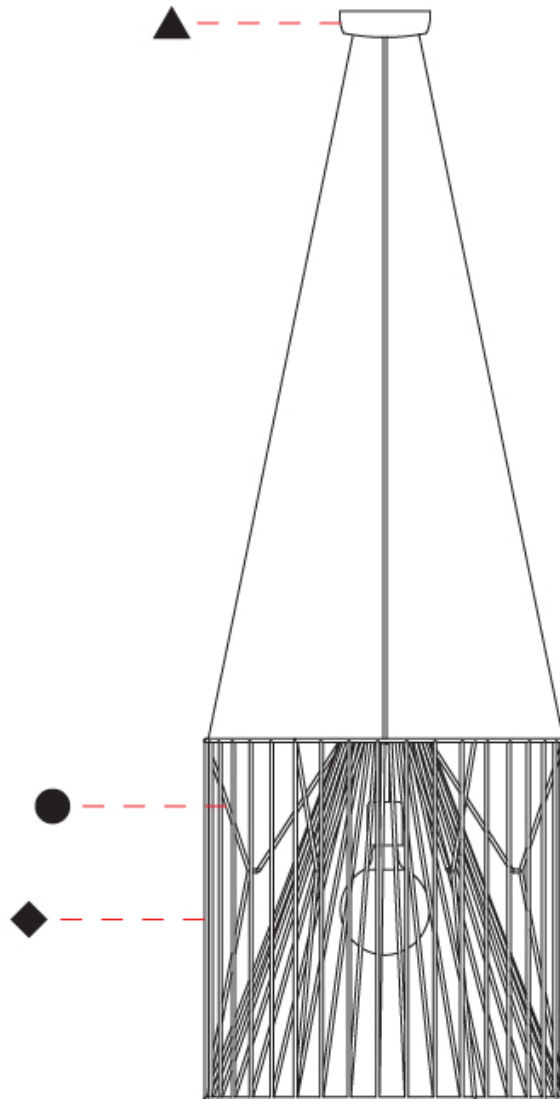

MARIOLA SUSPENSION

D111181-

PROJECT

TYPE

SPECIFIER

QUANTITY

DATE