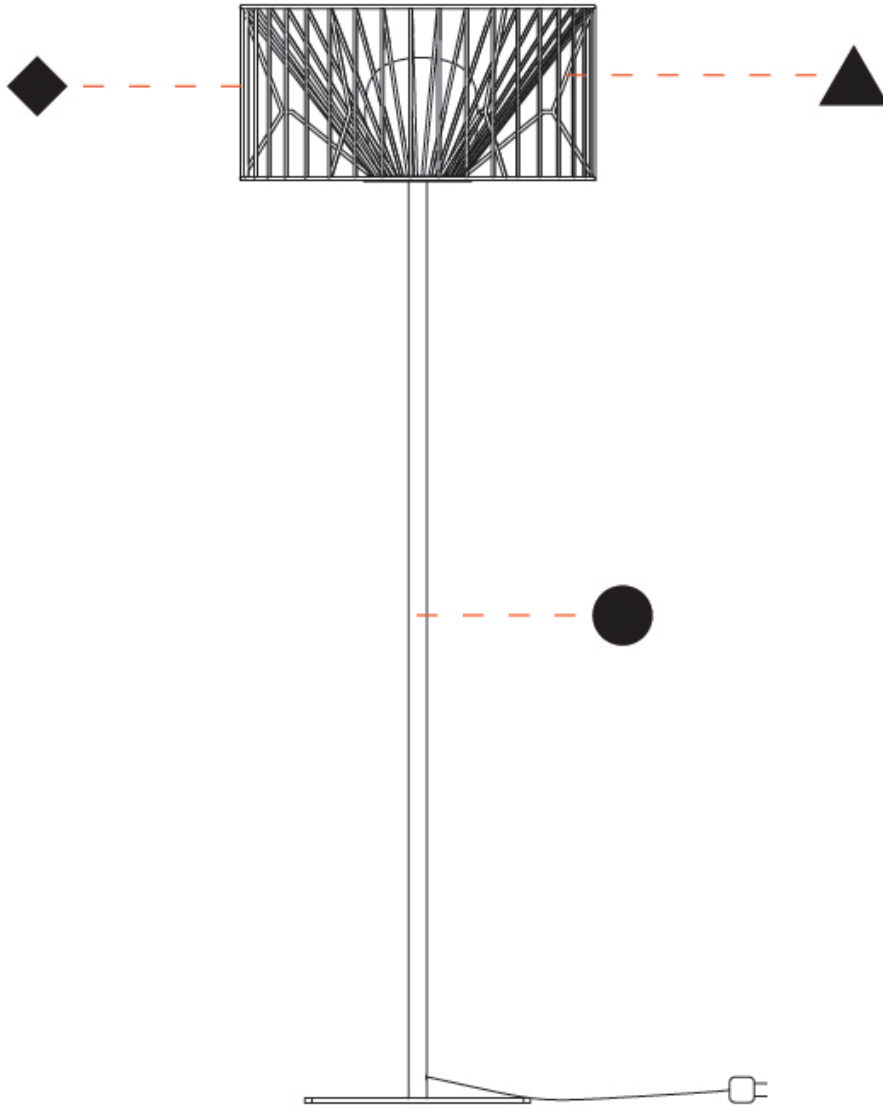

MARIOLA PORTABLE

E114033-

PROJECT

TYPE

SPECIFIER

QUANTITY

DATE

E