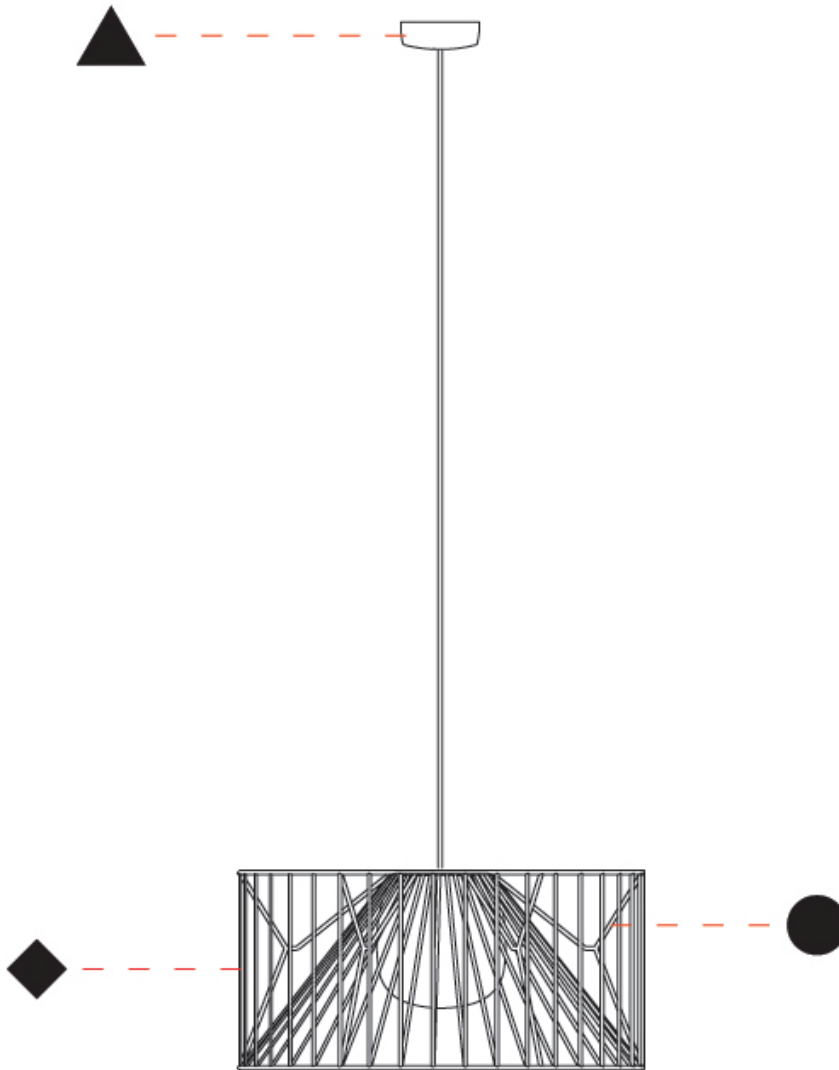

GENERAL

Series: Mariola
 Brand: Ole
 Division: Exterior
 Mounting Type: Suspension
 Mounting Location: Ceiling
 Subcategory: Ambient

PHYSICAL

Shape: Drum
 Diameter (mm): 500
 Diameter (in): 19 11/16
 Height (mm): 250
 Height (in): 9 13/16
 Max. Overall Height (mm): 2250
 Max. Overall Height (in): 89 9/16
 Light Distribution: Omnidirectional
 Fixture Finish: BEI / BLK / BLU / COG / DGN / GRY / MRN / MOC / MUS / OLV / SIL / STN / TER / WHI
 Holder Finish: MWH / MBK
 Accent Finish: WHI / GSD
 Fixture Material: Fabric Cord / Metal
 Cable Details: 2,000mm/78 3/4" Transparent Cable

PROJECT
TYPE
SPECIFIER
QUANTITY
DATE

E111198-

PROJECT

TYPE

SPECIFIER

QUANTITY

DATE

MARIOLA SURFACE

GENERAL

Series: Mariola
 Brand: Ole
 Division: Exterior
 Mounting Type: Surface
 Mounting Location: Ceiling
 Subcategory: Ambient

PHYSICAL

Shape: Drum
 Diameter (mm): 500
 Diameter (in): 19 11/16
 Height (mm): 490
 Height (in): 19 5/16
 Light Distribution: Omnidirectional
 Fixture Finish: BEI / BLK / BLU / COG / DGN / GRY / MRN / MOC / MUS / OLV / SIL / STN / TER / WHI
 Holder Finish: WHI / GSD
 Accent Finish: WHI
 Fixture Material: Fabric Cord / Metal

GENERAL

Series: Mariola
 Brand: Ole
 Division: Exterior
 Mounting Type: Portable
 Mounting Location: Floor
 Subcategory: Ambient

PHYSICAL

Shape: Drum
 Diameter (mm): 500
 Diameter (in): 19 11/16
 Height (mm): 1650
 Height (in): 64 15/16
 Light Distribution: Omnidirectional
 Fixture Finish: BEI / BLK / BLU / COG / DGN / GRY / MRN / MOC / MUS / OLV / SIL / STN / TER / WHI
 Holder Finish: WHI / GSD
 Accent Finish: WHI
 Fixture Material: Fabric Cord / Metal
 Cable Details: 100/100 Cord