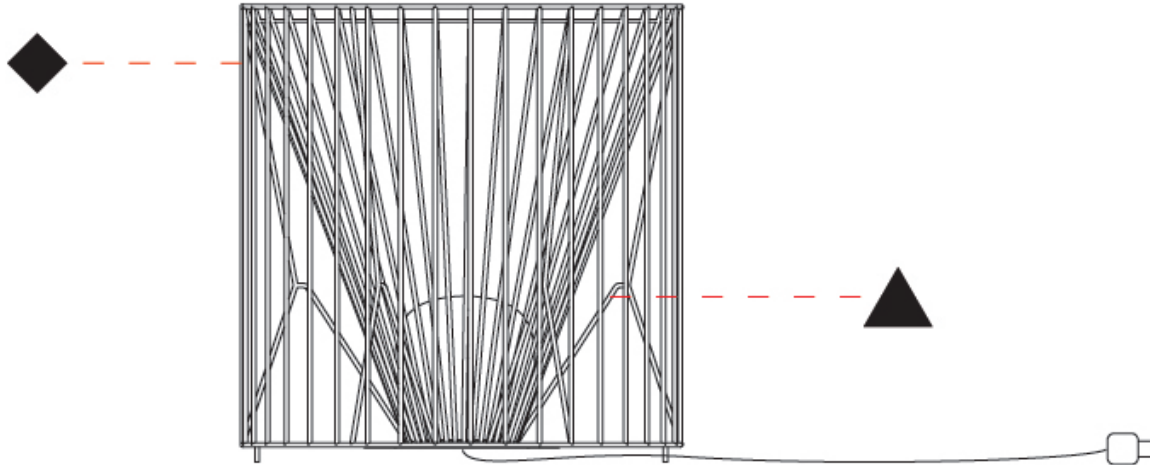

E114034-

PROJECT

TYPE

SPECIFIER

QUANTITY

DATE

E