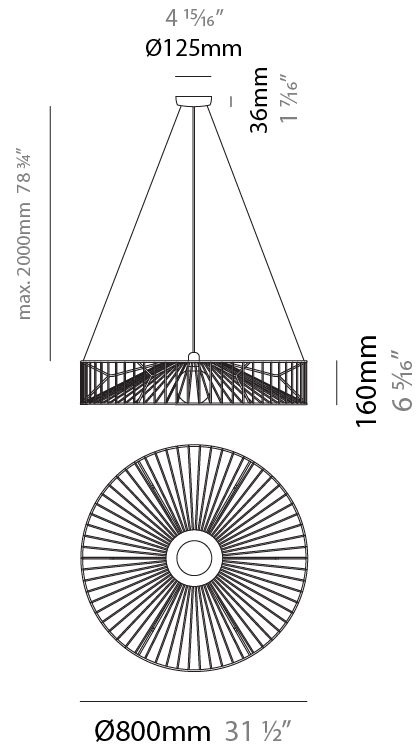

MARIOLA SUSPENSION

D111182- _____

base number   Finish   Finish
Options   Options

1. To build a product code in our configurator select the specify button on the base model # product page
2. To build a manual product code on this datasheet choose from the options listed below in blue font and add the suffix to the base model #

GENERAL

Series: Mariola
Partner: Ole
Division: Design
Installation: Suspension
Product Type: Pendant
Mounting Location: Ceiling

PHYSICAL

Shape: Abstract
Diameter (mm): 800
Diameter (in): 31 1/2
Height (mm): 160
Height (in): 6 3/16
Max. Overall Height (mm): 2160
Max. Overall Height (in): 85 1/16
Fixture Finish: BEI / BLK / BLU / COG / DGN / GRY / MRN / MOC / MUS / OLV / SIL / STN / TER / WHI
Holder Finish: MBK
Accent Finish: WHI / GSD
Fixture Material: Fabric Cord / Metal
Primary Material: Fabric - Recycled
Cable Details: 2,000mm/78 3/4" Transparent Cable

ELECTRICAL

Number of Lamps: 1
Lamp Type: LED Retrofit
Bulb Included: Bulb Not Included
Max. Wattage Per Lamp (W): 20
Lamp Base: E26
Input Voltage (V): 120
Upon Request: 277Vac / GU24

LED

OPTICAL

RATINGS AND CERTIFICATIONS

Certified By: Certified for North American Standards
IP rating: IP20

PROJECT
TYPE
SPECIFIER
QUANTITY
DATE