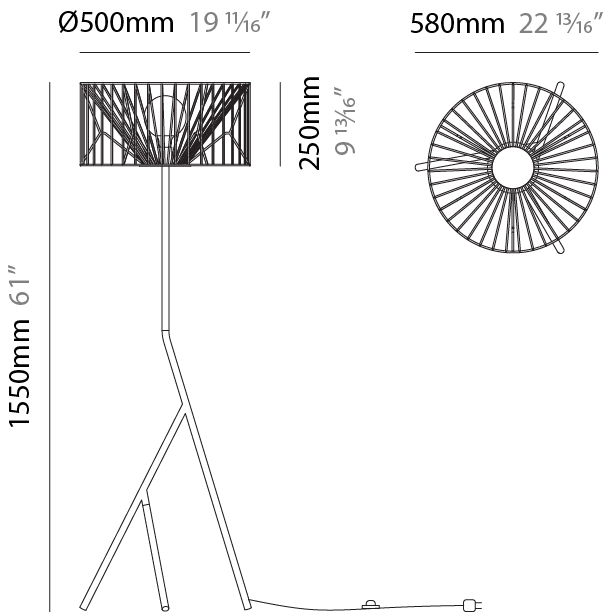

PROJECT	_____
TYPE	_____
SPECIFIER	_____
QUANTITY	_____
DATE	_____

MARIOLA PORTABLE

D114030-

base number	Finish Options	Finish Options	Finish Options

1. To build a product code in our configurator select the specify button on the base model # product page
2. To build a manual product code on this datasheet choose from the options listed below in blue font and add the suffix to the base model #

GENERAL

Series: Mariola
Partner: Ole
Division: Design
Installation: Portable
Product Type: Floor
Mounting Location: Floor

PHYSICAL

Shape: Abstract
Diameter (mm): 500
Diameter (in): 19 11/16
Height (mm): 1550
Height (in): 61
Fixture Finish: BEI / BLK / BLU / COG / DGN / GRY / MRN / MOC / MUS / OLV / SIL / STN / TER / WHI
Holder Finish: WHI / GSD
Accent Finish: WHI
Fixture Material: Fabric Cord / Metal
Primary Material: Fabric - Recycled
Cable Details: 100/100 Cord

ELECTRICAL

Number of Lamps: 1
Lamp Type: LED Retrofit
Lamp Shape: A19
Bulb Included: Bulb Not Included
Max. Wattage Per Lamp (W): 15
Lamp Base: E26
Input Voltage (V): 120
Upon Request: 277Vac / GU24

LED

OPTICAL

RATINGS AND CERTIFICATIONS

Certified By: Certified for North American Standards
IP rating: IP20