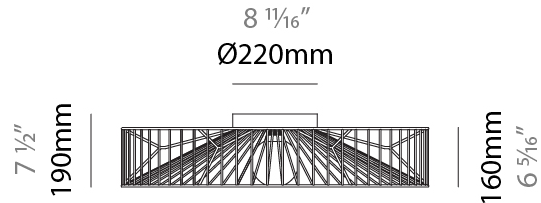

MARIOLA SURFACE

D112049- _____ - _____

base number   Finish   Finish
Options   Options   Options

1. To build a product code in our configurator select the specify button on the base model # product page
2. To build a manual product code on this datasheet choose from the options listed below in blue font and add the suffix to the base model #

GENERAL

Series: Mariola
Partner: Ole
Division: Design
Installation: Surface
Product Type: Ceiling Surface
Mounting Location: Ceiling

PHYSICAL

Shape: Abstract
Diameter (mm): 800
Diameter (in): 31 1/2
Height (mm): 190
Height (in): 7 1/2
Fixture Finish: BEI / BLK / BLU / COG / DGN / GRY / MRN / MOC / MUS / OLV / SIL / STN / TER / WHI
Holder Finish: WHI / GSD
Accent Finish: WHI
Fixture Material: Fabric Cord / Metal
Primary Material: Fabric - Recycled

ELECTRICAL

Number of Lamps: 1
Lamp Type: LED Retrofit
Bulb Included: Bulb Not Included
Max. Wattage Per Lamp (W): 20
Lamp Base: E26
Input Voltage (V): 120
Upon Request: 277Vac / GU24

LED

OPTICAL

RATINGS AND CERTIFICATIONS

Certified By: Certified for North American Standards
IP rating: IP20

PROJECT
TYPE
SPECIFIER
QUANTITY
DATE

Ø800mm 31 1/2"