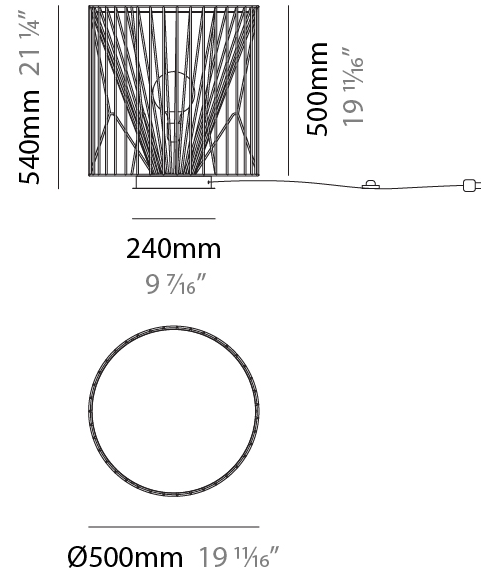

MARIOLA PORTABLE

D114031-

base number   Finish Options   Finish Options

1. To build a product code in our configurator select the specify button on the base model # product page
2. To build a manual product code on this datasheet choose from the options listed below in blue font and add the suffix to the base model #

GENERAL

Series: Mariola
Partner: Ole
Division: Design
Installation: Portable
Product Type: Floor
Mounting Location: Floor

PHYSICAL

Shape: Abstract
Diameter (mm): 500
Diameter (in): 19 11/16
Height (mm): 540
Height (in): 21 1/4
Diffuser: PMMA - Opal
Fixture Finish: BEI / BLK / BLU / COG / DGN / GRY / MRN / MOC / MUS / OLV / SIL / STN / TER / WHI
Holder Finish: WHI / GSD
Accent Finish: WHI
Fixture Material: Fabric Cord / Metal
Primary Material: Fabric - Recycled
Cable Details: 220/100 Cord

ELECTRICAL

Number of Lamps: 1
Lamp Type: LED Retrofit
Lamp Shape: A19
Bulb Included: Bulb Not Included
Max. Wattage Per Lamp (W): 15
Lamp Base: E26
Input Voltage (V): 120
Upon Request: 277Vac / GU24

LED

OPTICAL

RATINGS AND CERTIFICATIONS

Certified By: Certified for North American Standards
IP rating: IP20

PROJECT
TYPE
SPECIFIER
QUANTITY
DATE