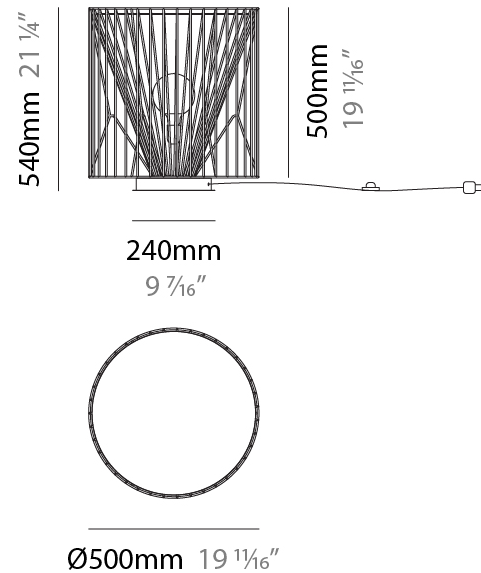

MARIOLA PORTABLE

D114031- - -

base number   Finish Options   Finish Options

1. To build a product code in our configurator select the specify button on the base model # product page
2. To build a manual product code on this datasheet choose from the options listed below in blue font and add the suffix to the base model #

GENERAL

Series: Mariola
Partner: Ole
Division: Design
Installation: Portable
Product Type: Floor
Mounting Location: Floor

PHYSICAL

Shape: Abstract
Diameter (mm): 500
Diameter (in): 19 11/16
Height (mm): 540
Height (in): 21 1/4
Diffuser: PMMA - Opal
Fixture Finish: BEI / BLK / BLU / COG / DGN / GRY / MRN / MOC / MUS / OLV / SIL / STN / TER / WHI
Holder Finish: WHI / GSD
Accent Finish: WHI
Fixture Material: Fabric Cord / Metal
Primary Material: Fabric - Recycled
Cable Details: 220/100 Cord

ELECTRICAL

Number of Lamps: 1
Lamp Type: LED Retrofit
Lamp Shape: A19
Bulb Included: Bulb Not Included
Max. Wattage Per Lamp (W): 15
Lamp Base: E26
Input Voltage (V): 120
Upon Request: 277Vac / GU24

LED

OPTICAL

RATINGS AND CERTIFICATIONS

Certified By: Certified for North American Standards
IP rating: IP20

PROJECT _____
TYPE _____
SPECIFIER _____
QUANTITY _____
DATE _____