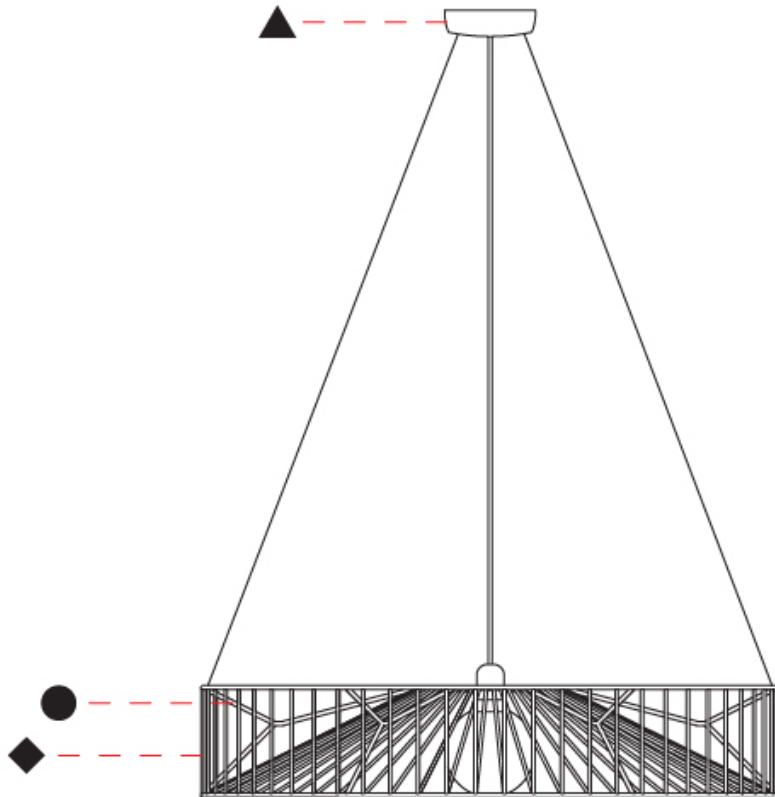

MARIOLA SUSPENSION

D111182-

PROJECT	_____
TYPE	_____
SPECIFIER	_____
QUANTITY	_____
DATE	_____

D