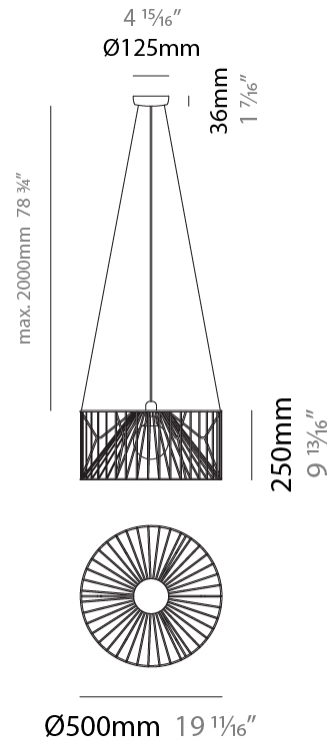

MARIOLA SUSPENSION

D111180- _____ - _____

base number   Finish Options   Finish Options

1. To build a product code in our configurator select the specify button on the base model # product page
2. To build a manual product code on this datasheet choose from the options listed below in blue font and add the suffix to the base model #

GENERAL

Series: Mariola
Partner: Ole
Division: Design
Installation: Suspension
Product Type: Pendant
Mounting Location: Ceiling

PHYSICAL

Shape: Abstract
Diameter (mm): 500
Diameter (in): 19 11/16
Height (mm): 250
Height (in): 9 13/16
Max. Overall Height (mm): 2250
Max. Overall Height (in): 88 3/16
Fixture Finish: BEI / BLK / BLU / COG / DGN / GRY / MRN / MOC / MUS / OLV / SIL / STN / TER / WHI
Holder Finish: MBK
Accent Finish: WHI / GSD
Fixture Material: Fabric Cord / Metal
Primary Material: Fabric - Recycled
Cable Details: 2,000mm/78 3/4" Transparent Cable
Upon Request: Matte White Holder

ELECTRICAL

Number of Lamps: 1
Lamp Type: LED Retrofit
Bulb Included: Bulb Not Included
Max. Wattage Per Lamp (W): 20
Lamp Base: E26
Input Voltage (V): 120
Upon Request: 277Vac / GU24

LED

OPTICAL

RATINGS AND CERTIFICATIONS

Certified By: Certified for North American Standards
IP rating: IP20

PROJECT	_____
TYPE	_____
SPECIFIER	_____
QUANTITY	_____
DATE	_____