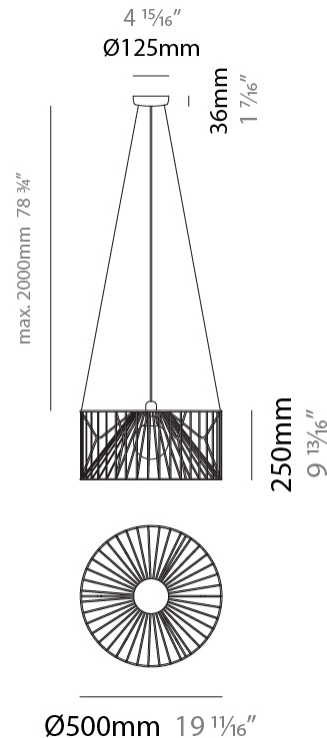

MARIOLA SUSPENSION

D111180- _____ - _____

base number   Finish Options   Finish Options

1. To build a product code in our configurator select the specify button on the base model # product page
2. To build a manual product code on this datasheet choose from the options listed below in blue font and add the suffix to the base model #

GENERAL

Series: Mariola
Partner: Ole
Division: Design
Installation: Suspension
Product Type: Pendant
Mounting Location: Ceiling

PHYSICAL

Shape: Abstract
Diameter (mm): 500
Diameter (in): 19 11/16
Height (mm): 250
Height (in): 9 13/16
Max. Overall Height (mm): 2250
Max. Overall Height (in): 88 3/16
Fixture Finish: BEI / BLK / BLU / COG / DGN / GRY / MRN / MOC / MUS / OLV / SIL / STN / TER / WHI
Holder Finish: MBK
Accent Finish: WHI / GSD
Fixture Material: Fabric Cord / Metal
Primary Material: Fabric - Recycled
Cable Details: 2,000mm/78 3/4" Transparent Cable
Upon Request: Matte White Holder

ELECTRICAL

Number of Lamps: 1
Lamp Type: LED Retrofit
Bulb Included: Bulb Not Included
Max. Wattage Per Lamp (W): 20
Lamp Base: E26
Input Voltage (V): 120
Upon Request: 277Vac / GU24

LED

OPTICAL

RATINGS AND CERTIFICATIONS

Certified By: Certified for North American Standards
IP rating: IP20

PROJECT	_____
TYPE	_____
SPECIFIER	_____
QUANTITY	_____
DATE	_____