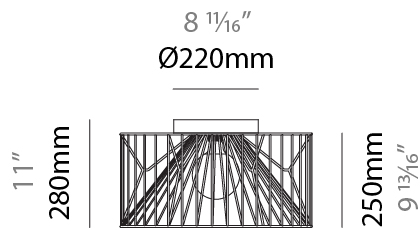

MARIOLA SURFACE

D112048- _____ - _____

base number   Finish   Finish
Options   Options   Options

1. To build a product code in our configurator select the specify button on the base model # product page
2. To build a manual product code on this datasheet choose from the options listed below in blue font and add the suffix to the base model #

GENERAL

Series: Mariola
Partner: Ole
Division: Design
Installation: Surface
Product Type: Ceiling Surface
Mounting Location: Ceiling

PHYSICAL

Shape: Abstract
Diameter (mm): 500
Diameter (in): 19 11/16
Height (mm): 280
Height (in): 11
Fixture Finish: BEI / BLK / BLU / COG / DGN / GRY / MRN / MOC / MUS / OLV / SIL / STN / TER / WHI
Holder Finish: WHI / GSD
Accent Finish: WHI
Fixture Material: Fabric Cord / Metal
Primary Material: Fabric - Recycled

ELECTRICAL

Number of Lamps: 1
Lamp Type: LED Retrofit
Bulb Included: Bulb Included
Max. Wattage Per Lamp (W): 20
Lamp Base: E26
Input Voltage (V): 120
Upon Request: 277Vac / GU24

LED

OPTICAL

RATINGS AND CERTIFICATIONS

Certified By: Certified for North American Standards
IP rating: IP20

PROJECT
TYPE
SPECIFIER
QUANTITY
DATE