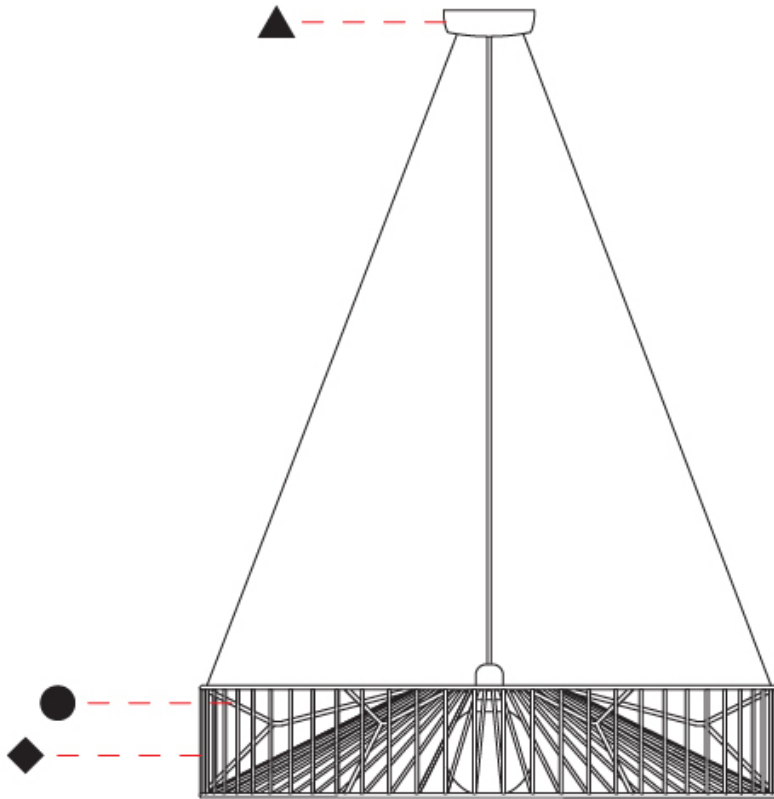

MARIOLA SUSPENSION

D111182-

PROJECT _____

TYPE _____

SPECIFIER _____

QUANTITY _____

DATE _____