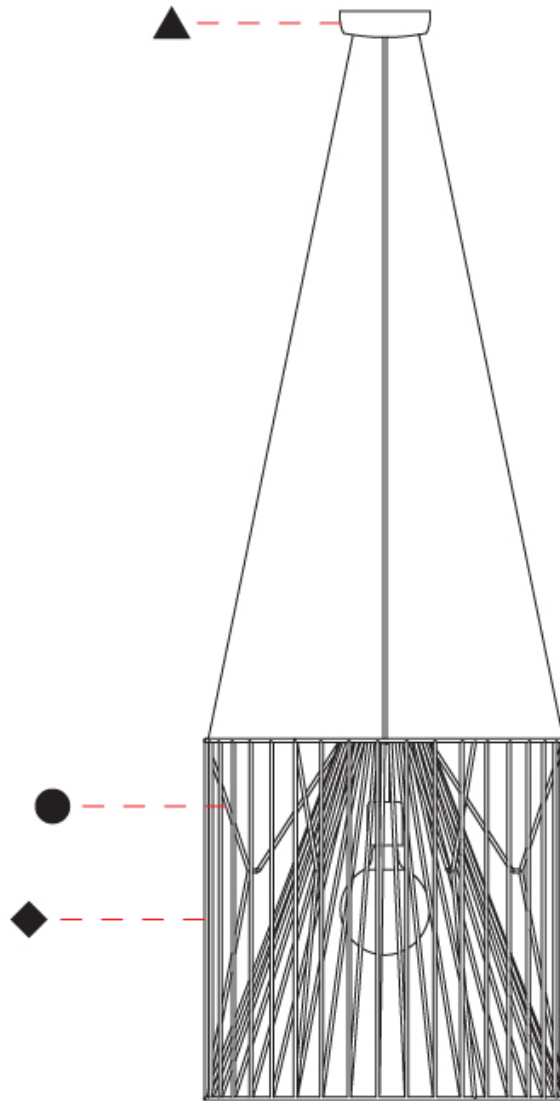

MARIOLA SUSPENSION

D111181-

PROJECT

TYPE

SPECIFIER

QUANTITY

DATE