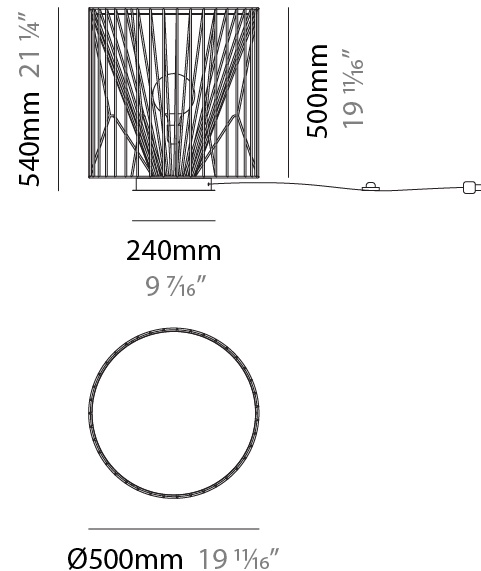

MARIOLA PORTABLE

D114031- - -

base number   Finish Options   Finish Options

1. To build a product code in our configurator select the specify button on the base model # product page
2. To build a manual product code on this datasheet choose from the options listed below in blue font and add the suffix to the base model #

GENERAL

Series: Mariola
Brand: Ole
Division: Design
Mounting Type: Portable
Mounting Location: Floor
Subcategory: Ambient

PHYSICAL

Shape: Abstract
Diameter (mm): 500
Diameter (in): 19 11/16
Height (mm): 540
Height (in): 21 1/4
Light Distribution: Omnidirectional
Diffuser: PMMA - Opal
Fixture Finish: BEI / BLK / BLU / COG / DGN / GRY / MRN / MOC / MUS / OLV / SIL / STN / TER / WHI
Holder Finish: WHI / GSD
Accent Finish: WHI
Fixture Material: Fabric Cord / Metal
Cable Details: 220/100 Cord

ELECTRICAL

Number of Lamps: 1
Lamp Type: LED Retrofit
Lamp Shape: A19
Bulb Included: Bulb Not Included
Max. Wattage Per Lamp (W): 15
Lamp Base: E26
Input Voltage (V): 120
Upon Request: 277Vac / GU24

LED

OPTICAL

RATINGS AND CERTIFICATIONS

Certified By: Certified for North American Standards
IP rating: IP20

PROJECT
TYPE
SPECIFIER
QUANTITY
DATE