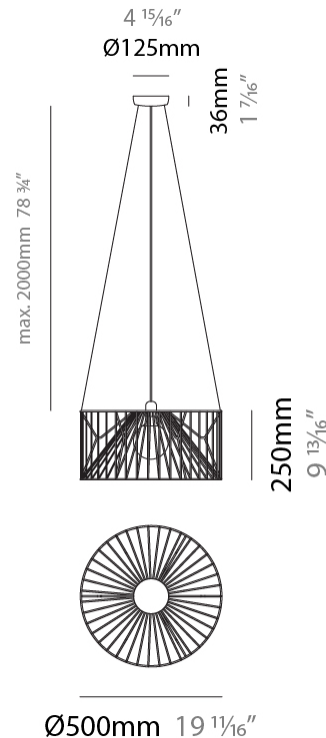

MARIOLA SUSPENSION

D111180-

base number   Finish Options   Finish Options   Finish Options

1. To build a product code in our configurator select the specify button on the base model # product page
2. To build a manual product code on this datasheet choose from the options listed below in blue font and add the suffix to the base model #

GENERAL

Series: Mariola
Brand: Ole
Division: Design
Mounting Type: Suspension
Mounting Location: Ceiling
Subcategory: Pendant

PHYSICAL

Shape: Abstract
Diameter (mm): 500
Diameter (in): 19 ¹¹/₁₆
Height (mm): 250
Height (in): 9 ¹³/₁₆
Max. Overall Height (mm): 2250
Max. Overall Height (in): 88 ⁹/₁₆
Light Distribution: Omnidirectional
Fixture Finish: BEI / BLK / BLU / COG / DGN / GRY / MRN / MOC / MUS / OLV / SIL / STN / TER / WHI
Holder Finish: MWH / MBK
Accent Finish: WHI / GSD
Fixture Material: Fabric Cord / Metal
Cable Details: 2,000mm/78 3/4" Transparent Cable

ELECTRICAL

Number of Lamps: 1
Lamp Type: LED Retrofit
Bulb Included: Bulb Not Included
Max. Wattage Per Lamp (W): 20
Lamp Base: E26
Input Voltage (V): 120
Upon Request: 277Vac / GU24

LED

OPTICAL

RATINGS AND CERTIFICATIONS

Certified By: Certified for North American Standards
IP rating: IP20

PROJECT
TYPE
SPECIFIER
QUANTITY
DATE