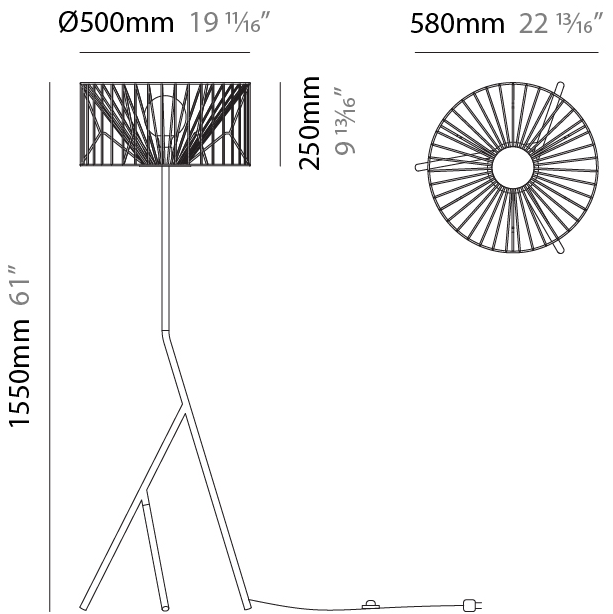

MARIOLA PORTABLE

D114030-

base number   Finish Options   Finish Options   Finish Options

1. To build a product code in our configurator select the specify button on the base model # product page
2. To build a manual product code on this datasheet choose from the options listed below in blue font and add the suffix to the base model #

GENERAL

Series: Mariola
Brand: Ole
Division: Design
Mounting Type: Portable
Mounting Location: Floor
Subcategory: Ambient

PHYSICAL

Shape: Abstract
Diameter (mm): 500
Diameter (in): 19 11/16
Height (mm): 1550
Height (in): 61
Light Distribution: Omnidirectional
Fixture Finish: BEI / BLK / BLU / COG / DGN / GRY / MRN / MOC / MUS / OLV / SIL / STN / TER / WHI
Holder Finish: WHI / GSD
Accent Finish: WHI
Fixture Material: Fabric Cord / Metal
Cable Details: 100/100 Cord

ELECTRICAL

Number of Lamps: 1
Lamp Type: LED Retrofit
Lamp Shape: A19
Bulb Included: Bulb Not Included
Max. Wattage Per Lamp (W): 15
Lamp Base: E26
Input Voltage (V): 120
Upon Request: 277Vac / GU24

LED

OPTICAL

RATINGS AND CERTIFICATIONS

Certified By: Certified for North American Standards
IP rating: IP20

PROJECT
TYPE
SPECIFIER
QUANTITY
DATE