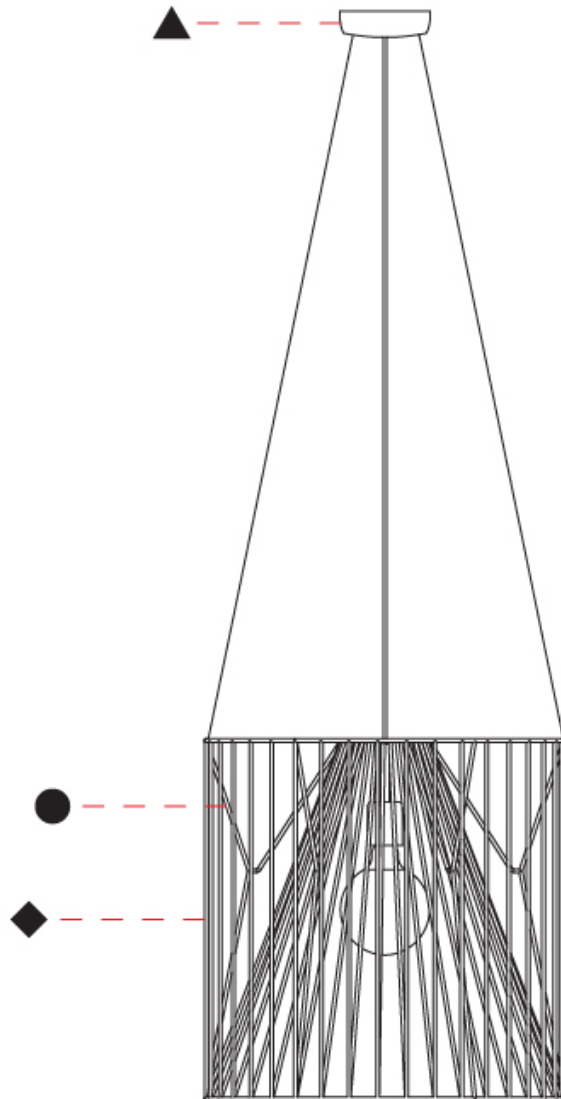

MARIOLA SUSPENSION

D111181-

PROJECT

TYPE

SPECIFIER

QUANTITY

DATE