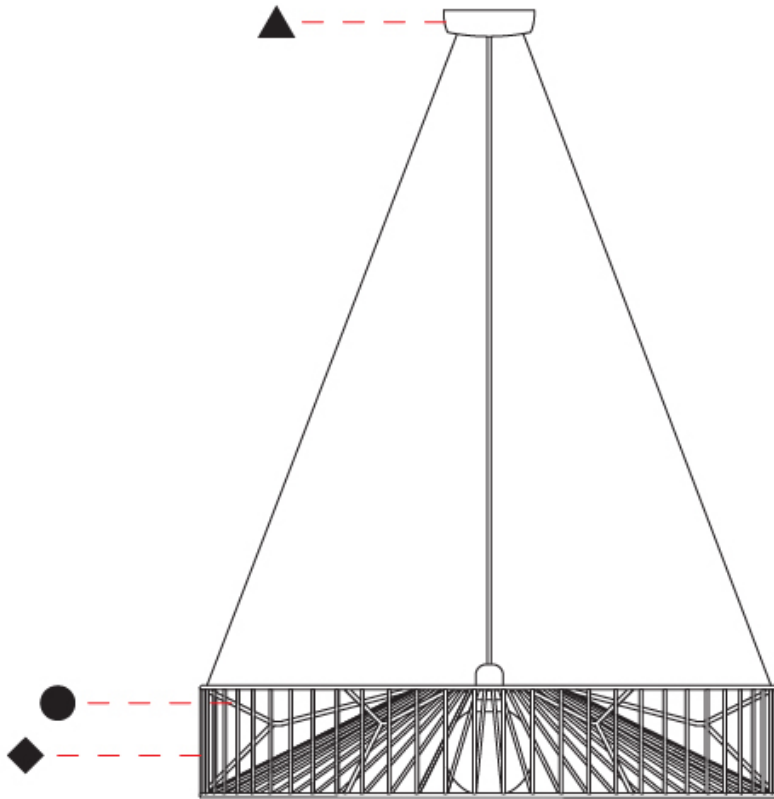

MARIOLA SUSPENSION

D111182-

PROJECT _____

TYPE _____

SPECIFIER _____

QUANTITY _____

DATE _____

D