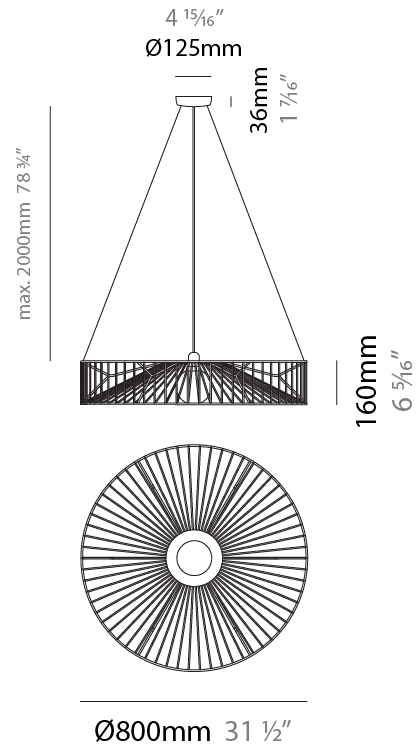

MARIOLA SUSPENSION

D111182-

base number   Finish Options   Finish Options   Finish Options

1. To build a product code in our configurator select the specify button on the base model # product page
2. To build a manual product code on this datasheet choose from the options listed below in blue font and add the suffix to the base model #

GENERAL

Series: Mariola
Brand: Ole
Division: Design
Mounting Type: Suspension
Mounting Location: Ceiling
Subcategory: Pendant

PHYSICAL

Shape: Abstract
Diameter (mm): 800
Diameter (in): 31 1/2
Height (mm): 160
Height (in): 6 3/16
Max. Overall Height (mm): 2160
Max. Overall Height (in): 85 1/16
Light Distribution: Omnidirectional
Fixture Finish: BEI / BLK / BLU / COG / DGN / GRY / MRN / MOC / MUS / OLV / SIL / STN / TER / WHI
Holder Finish: MWH / MBK
Accent Finish: WHI / GSD
Fixture Material: Fabric Cord / Metal
Cable Details: 2,000mm/78 3/4" Transparent Cable

ELECTRICAL

Number of Lamps: 1
Lamp Type: LED Retrofit
Bulb Included: Bulb Not Included
Max. Wattage Per Lamp (W): 20
Lamp Base: E26
Input Voltage (V): 120
Upon Request: 277Vac / GU24

LED

OPTICAL

RATINGS AND CERTIFICATIONS

Certified By: Certified for North American Standards
IP rating: IP20

PROJECT
TYPE
SPECIFIER
QUANTITY
DATE