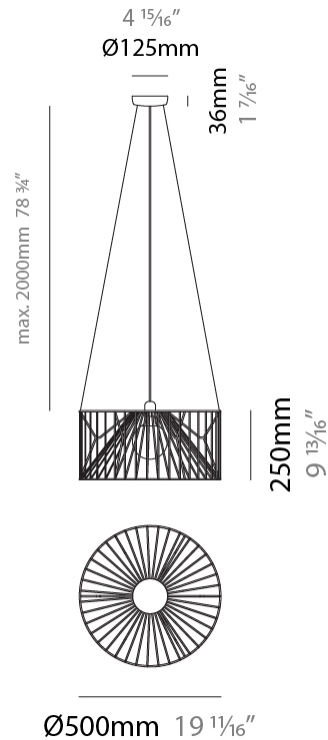

PROJECT	
TYPE	
SPECIFIER	
QUANTITY	
DATE	

MARIOLA SUSPENSION

D111180-

base number	Finish Options	Finish Options	Finish Options

1. To build a product code in our configurator select the specify button on the base model # product page
2. To build a manual product code on this datasheet choose from the options listed below in blue font and add the suffix to the base model #

GENERAL

Series: Mariola
Brand: Ole
Division: Design
Mounting Type: Suspension
Mounting Location: Ceiling
Subcategory: Pendant

PHYSICAL

Shape: Abstract
Diameter (mm): 500
Diameter (in): 19 11/16
Height (mm): 250
Height (in): 9 13/16
Max. Overall Height (mm): 2250
Max. Overall Height (in): 88 9/16
Light Distribution: Omnidirectional
Fixture Finish: BEI / BLK / BLU / COG / DGN / GRY / MRN / MOC / MUS / OLV / SIL / STN / TER / WHI
Holder Finish: MWH / MBK
Accent Finish: WHI / GSD
Fixture Material: Fabric Cord / Metal
Cable Details: 2,000mm/78 3/4" Transparent Cable

ELECTRICAL

Number of Lamps: 1
Lamp Type: LED Retrofit
Bulb Included: Bulb Not Included
Max. Wattage Per Lamp (W): 20
Lamp Base: E26
Input Voltage (V): 120
Upon Request: 277Vac / GU24

LED

OPTICAL

RATINGS AND CERTIFICATIONS

Certified By: Certified for North American Standards
IP rating: IP20