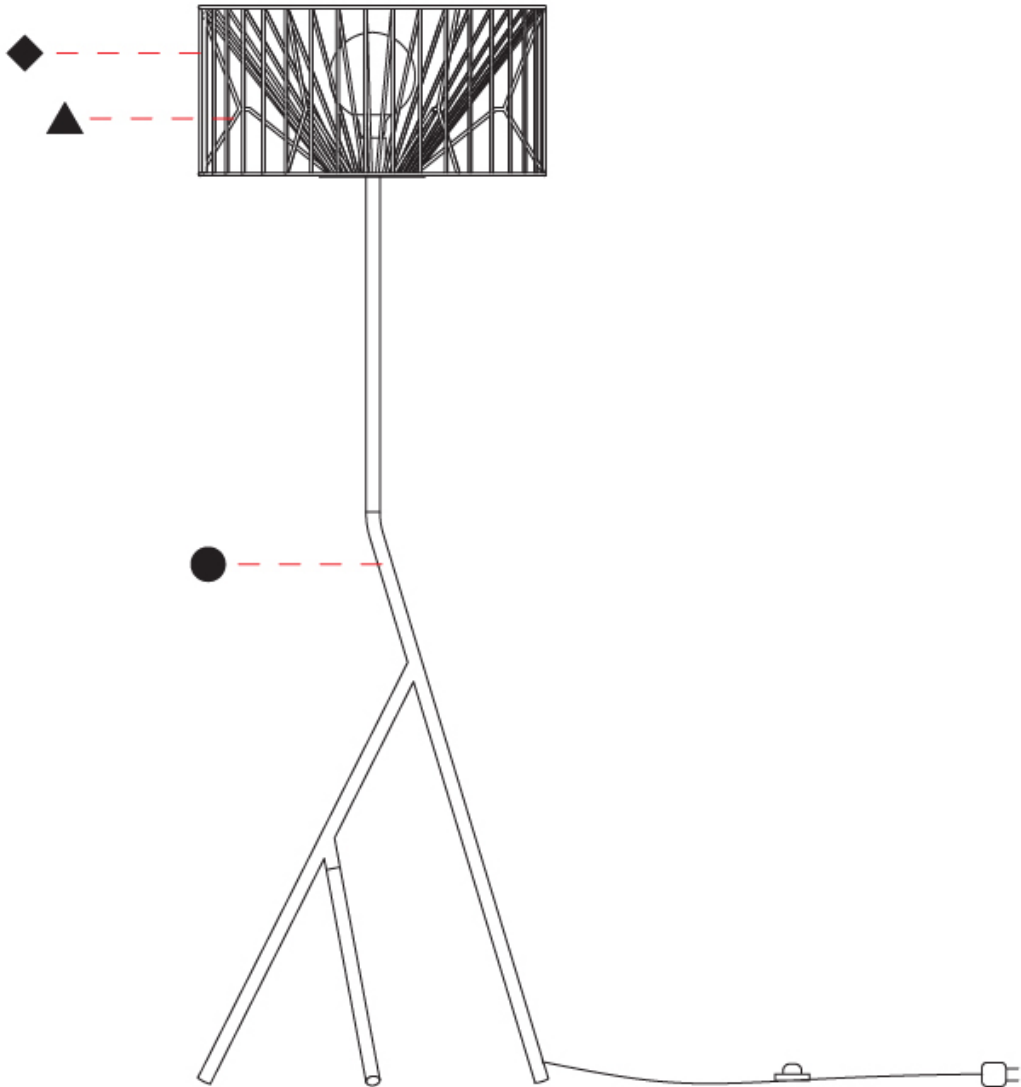

MARIOLA PORTABLE

D114030-

PROJECT	_____
TYPE	_____
SPECIFIER	_____
QUANTITY	_____
DATE	_____

D