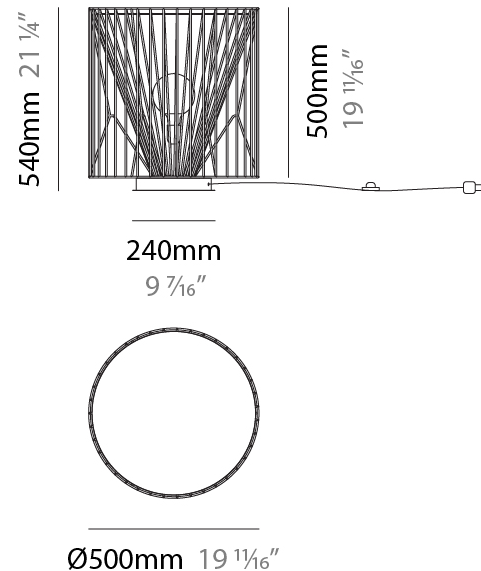

MARIOLA PORTABLE

D114031-

base number   Finish Options   Finish Options

1. To build a product code in our configurator select the specify button on the base model # product page
2. To build a manual product code on this datasheet choose from the options listed below in blue font and add the suffix to the base model #

GENERAL

Series: Mariola
Brand: Ole
Division: Design
Mounting Type: Portable
Mounting Location: Floor
Subcategory: Ambient

PHYSICAL

Shape: Abstract
Diameter (mm): 500
Diameter (in): 19 11/16
Height (mm): 540
Height (in): 21 1/4
Light Distribution: Omnidirectional
Diffuser: PMMA - Opal
Fixture Finish: BEI / BLK / BLU / COG / DGN / GRY / MRN / MOC / MUS / OLV / SIL / STN / TER / WHI
Holder Finish: WHI / GSD
Accent Finish: WHI
Fixture Material: Fabric Cord / Metal
Cable Details: 220/100 Cord

ELECTRICAL

Number of Lamps: 1
Lamp Type: LED Retrofit
Lamp Shape: A19
Bulb Included: Bulb Not Included
Max. Wattage Per Lamp (W): 15
Lamp Base: E26
Input Voltage (V): 120
Upon Request: 277Vac / GU24

LED

OPTICAL

RATINGS AND CERTIFICATIONS

Certified By: Certified for North American Standards
IP rating: IP20

PROJECT
TYPE
SPECIFIER
QUANTITY
DATE