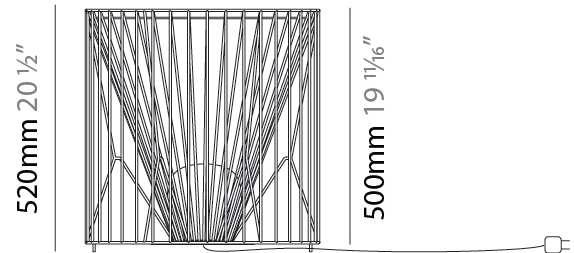

MARIOLA PORTABLE

E114034- - -

base number   Finish Options   Finish Options

1. To build a product code in our configurator select the specify button on the base model # product page
2. To build a manual product code on this datasheet choose from the options listed below in blue font and add the suffix to the base model #

GENERAL

Series: Mariola
Brand: Ole
Division: Exterior
Mounting Type: Portable
Mounting Location: Floor
Subcategory: Ambient

PHYSICAL

Shape: Drum
Diameter (mm): 500
Diameter (in): 19 11/16
Height (mm): 520
Height (in): 20 1/2
Light Distribution: Omnidirectional
Diffuser: PMMA - Opal
Fixture Finish: BEI / BLK / BLU / COG / DGN / GRY / MRN / MOC / MUS / OLV / SIL / STN / TER / WHI
Holder Finish: WHI / GSD
Accent Finish: WHI
Fixture Material: Fabric Cord / Metal
Cable Details: 220/100 Cord

ELECTRICAL

Number of Lamps: 1
Lamp Type: LED Retrofit
Lamp Shape: A19
Bulb Included: Bulb Not Included
Max. Wattage Per Lamp (W): 15
Lamp Base: E26
Input Voltage (V): 120

LED

OPTICAL

RATINGS AND CERTIFICATIONS

Certified By: Certified for North American Standards
IP rating: IP66

PROJECT
TYPE
SPECIFIER
QUANTITY
DATE

Ø500mm 19 11/16"