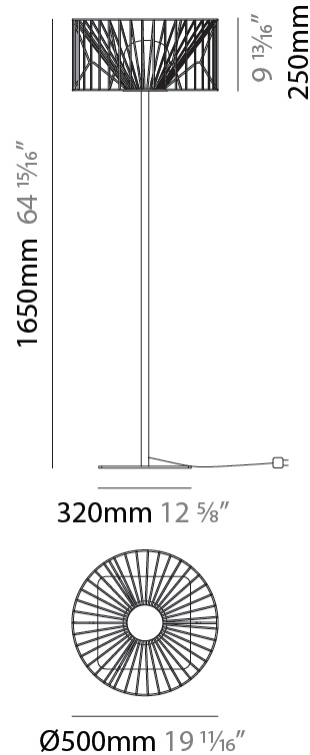

MARIOLA PORTABLE

E114033-

base number   Finish Options   Finish Options   Finish Options

1. To build a product code in our configurator select the specify button on the base model # product page
2. To build a manual product code on this datasheet choose from the options listed below in blue font and add the suffix to the base model #

GENERAL

Series: Mariola
Brand: Ole
Division: Exterior
Mounting Type: Portable
Mounting Location: Floor
Subcategory: Ambient

PHYSICAL

Shape: Drum
Diameter (mm): 500
Diameter (in): 19 11/16
Height (mm): 1650
Height (in): 64 15/16
Light Distribution: Omnidirectional
Fixture Finish: BEI / BLK / BLU / COG / DGN / GRY / MRN / MOC / MUS / OLV / SIL / STN / TER / WHI
Holder Finish: WHI / GSD
Accent Finish: WHI
Fixture Material: Fabric Cord / Metal
Cable Details: 100/100 Cord

ELECTRICAL

Number of Lamps: 1
Lamp Type: LED Retrofit
Lamp Shape: A19
Bulb Included: Bulb Not Included
Max. Wattage Per Lamp (W): 15
Lamp Base: E26
Input Voltage (V): 120
Upon Request: 277Vac / GU24

LED

OPTICAL

RATINGS AND CERTIFICATIONS

Certified By: Certified for North American Standards
IP rating: IP66

PROJECT
TYPE
SPECIFIER
QUANTITY
DATE