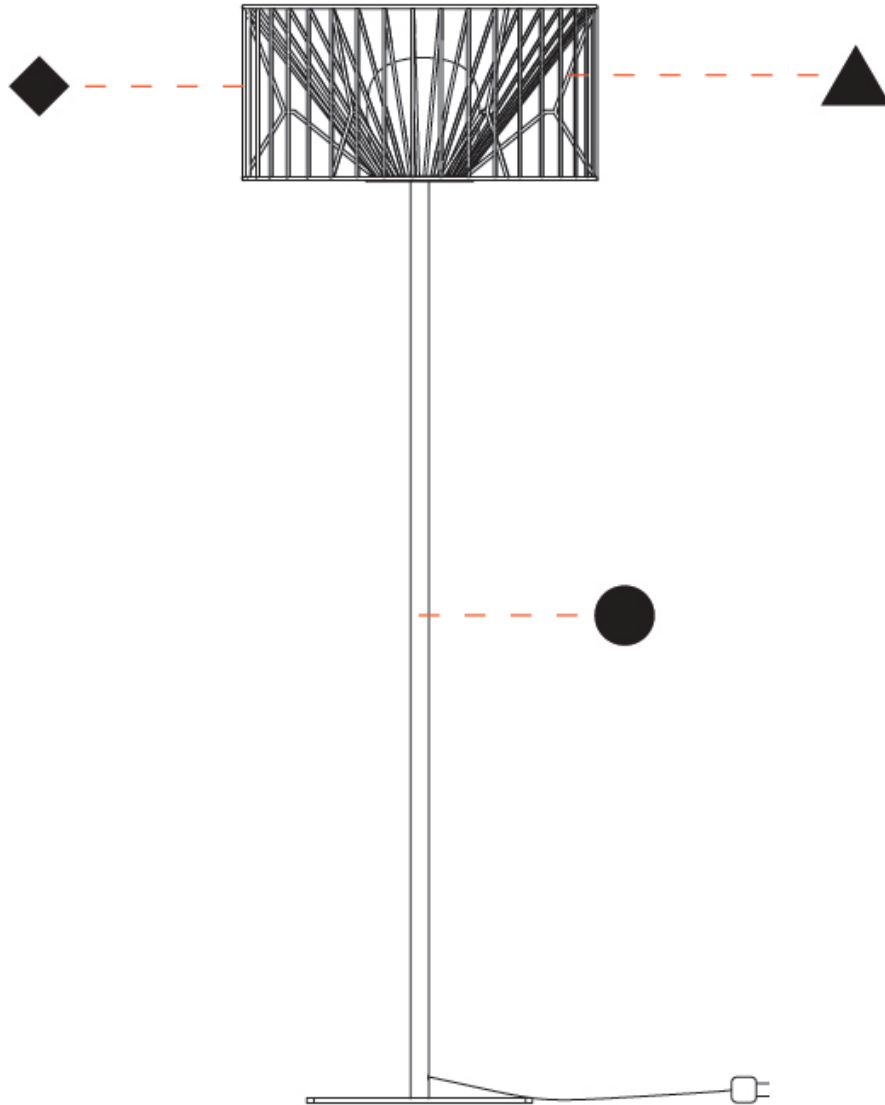

MARIOLA PORTABLE

E114033-

PROJECT

TYPE

SPECIFIER

QUANTITY

DATE

E