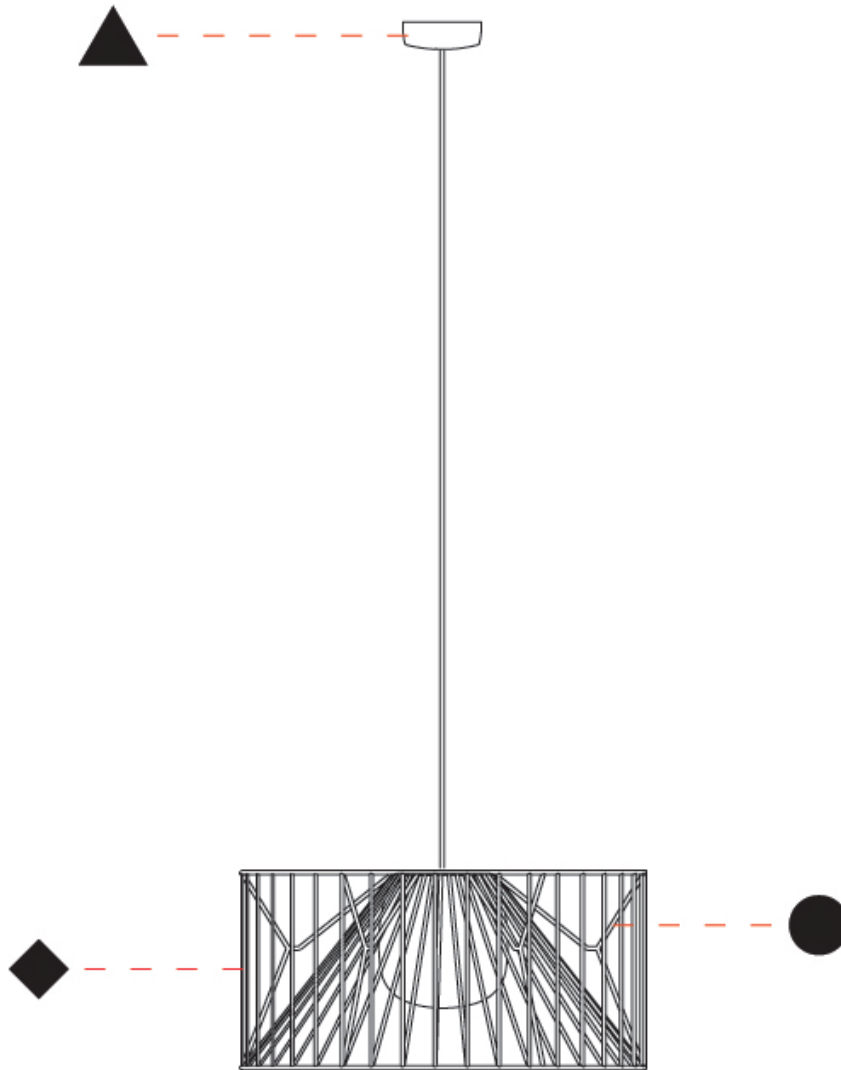

MARIOLA SUSPENSION

E111198-

PROJECT

TYPE

SPECIFIER

QUANTITY

DATE

E