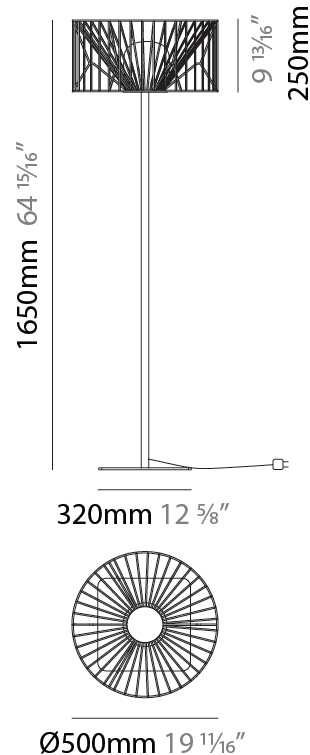

MARIOLA PORTABLE

E114033-

base number   Finish Options   Finish Options   Finish Options

1. To build a product code in our configurator select the specify button on the base model # product page
2. To build a manual product code on this datasheet choose from the options listed below in blue font and add the suffix to the base model #

GENERAL

Series: Mariola
Brand: Ole
Division: Exterior
Mounting Type: Portable
Mounting Location: Floor
Subcategory: Ambient

PHYSICAL

Shape: Drum
Diameter (mm): 500
Diameter (in): 19 11/16
Height (mm): 1650
Height (in): 64 15/16
Light Distribution: Omnidirectional
Fixture Finish: BEI / BLK / BLU / COG / DGN / GRY / MRN / MOC / MUS / OLV / SIL / STN / TER / WHI
Holder Finish: WHI / GSD
Accent Finish: WHI
Fixture Material: Fabric Cord / Metal
Cable Details: 100/100 Cord

ELECTRICAL

Number of Lamps: 1
Lamp Type: LED Retrofit
Lamp Shape: A19
Bulb Included: Bulb Not Included
Max. Wattage Per Lamp (W): 15
Lamp Base: E26
Input Voltage (V): 120
Upon Request: 277Vac / GU24

LED

OPTICAL

RATINGS AND CERTIFICATIONS

Certified By: Certified for North American Standards
IP rating: IP66

PROJECT _____
TYPE _____
SPECIFIER _____
QUANTITY _____
DATE _____