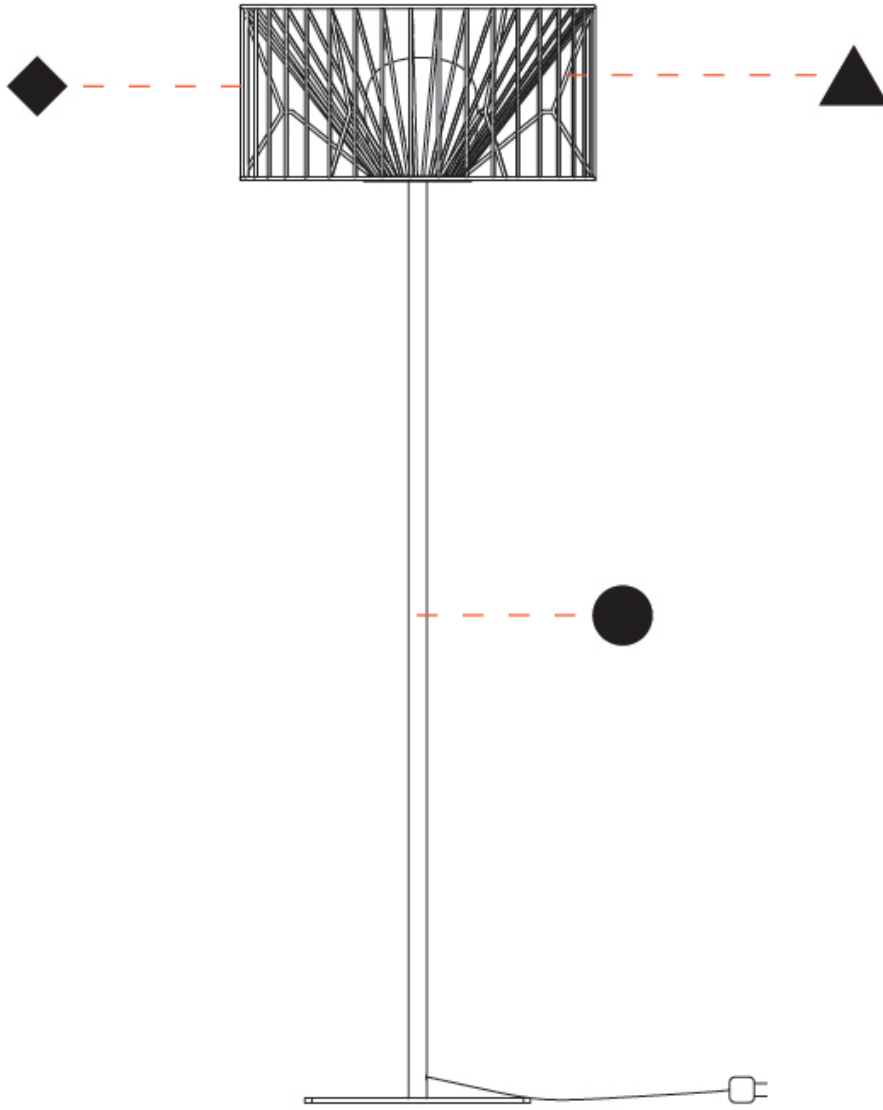

MARIOLA PORTABLE

E114033-

PROJECT _____

TYPE _____

SPECIFIER _____

QUANTITY _____

DATE _____

E