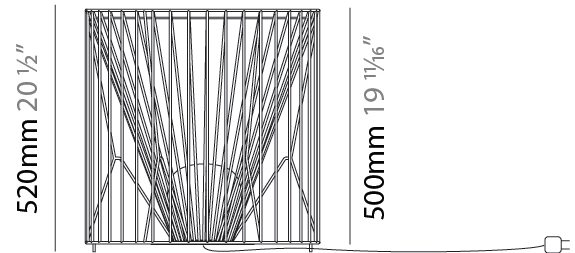

MARIOLA PORTABLE

E114034-

base number   Finish Options   Finish Options

1. To build a product code in our configurator select the specify button on the base model # product page
2. To build a manual product code on this datasheet choose from the options listed below in blue font and add the suffix to the base model #

GENERAL

Series: Mariola
Brand: Ole
Division: Exterior
Mounting Type: Portable
Mounting Location: Floor
Subcategory: Ambient

PHYSICAL

Shape: Drum
Diameter (mm): 500
Diameter (in): 19 11/16
Height (mm): 520
Height (in): 20 1/2
Light Distribution: Omnidirectional
Diffuser: PMMA - Opal
Fixture Finish: BEI / BLK / BLU / COG / DGN / GRY / MRN / MOC / MUS / OLV / SIL / STN / TER / WHI
Holder Finish: WHI / GSD
Accent Finish: WHI
Fixture Material: Fabric Cord / Metal
Cable Details: 220/100 Cord

ELECTRICAL

Number of Lamps: 1
Lamp Type: LED Retrofit
Lamp Shape: A19
Bulb Included: Bulb Not Included
Max. Wattage Per Lamp (W): 15
Lamp Base: E26
Input Voltage (V): 120

LED

OPTICAL

RATINGS AND CERTIFICATIONS

Certified By: Certified for North American Standards
IP rating: IP66

PROJECT
TYPE
SPECIFIER
QUANTITY
DATE

Ø500mm 19 11/16"