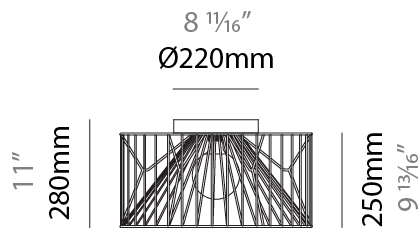

MARIOLA SURFACE

D112048-

base number   Finish Options   -   Finish Options

1. To build a product code in our configurator select the specify button on the base model # product page
2. To build a manual product code on this datasheet choose from the options listed below in blue font and add the suffix to the base model #

GENERAL

Series: Mariola
Brand: Ole
Division: Design
Mounting Type: Surface
Mounting Location: Ceiling
Subcategory: Ambient

PHYSICAL

Shape: Abstract
Diameter (mm): 500
Diameter (in): 19 11/16
Height (mm): 280
Height (in): 11
Light Distribution: Omnidirectional
Fixture Finish: BEI / BLK / BLU / COG / DGN / GRY / MRN / MOC / MUS / OLV / SIL / STN / TER / WHI
Holder Finish: WHI / GSD
Accent Finish: WHI
Fixture Material: Fabric Cord / Metal

ELECTRICAL

Number of Lamps: 1
Lamp Type: LED Retrofit
Bulb Included: Bulb Included
Max. Wattage Per Lamp (W): 20
Lamp Base: E26
Input Voltage (V): 120
Upon Request: 277Vac / GU24

LED

OPTICAL

RATINGS AND CERTIFICATIONS

Certified By: Certified for North American Standards
IP rating: IP20

PROJECT
TYPE
SPECIFIER
QUANTITY
DATE

Ø500mm 19 11/16"