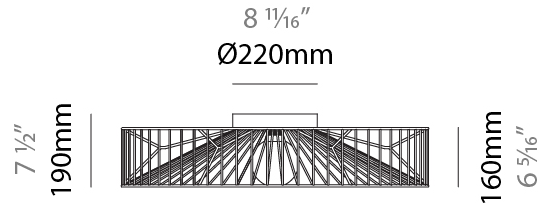

MARIOLA SURFACE

D112049- _____

base number   Finish   Finish
Options   Options

1. To build a product code in our configurator select the specify button on the base model # product page
2. To build a manual product code on this datasheet choose from the options listed below in blue font and add the suffix to the base model #

GENERAL

Series: Mariola
Brand: Ole
Division: Design
Mounting Type: Surface
Mounting Location: Ceiling
Subcategory: Ambient

PHYSICAL

Shape: Abstract
Diameter (mm): 800
Diameter (in): 31 1/2
Height (mm): 190
Height (in): 7 1/2
Light Distribution: Omnidirectional
Fixture Finish: BEI / BLK / BLU / COG / DGN / GRY / MRN / MOC / MUS / OLV / SIL / STN / TER / WHI
Holder Finish: WHI / GSD
Accent Finish: WHI
Fixture Material: Fabric Cord / Metal

ELECTRICAL

Number of Lamps: 1
Lamp Type: LED Retrofit
Bulb Included: Bulb Not Included
Max. Wattage Per Lamp (W): 20
Lamp Base: E26
Input Voltage (V): 120
Upon Request: 277Vac / GU24

LED

OPTICAL

RATINGS AND CERTIFICATIONS

Certified By: Certified for North American Standards
IP rating: IP20

PROJECT
TYPE
SPECIFIER
QUANTITY
DATE

Ø800mm 31 1/2"