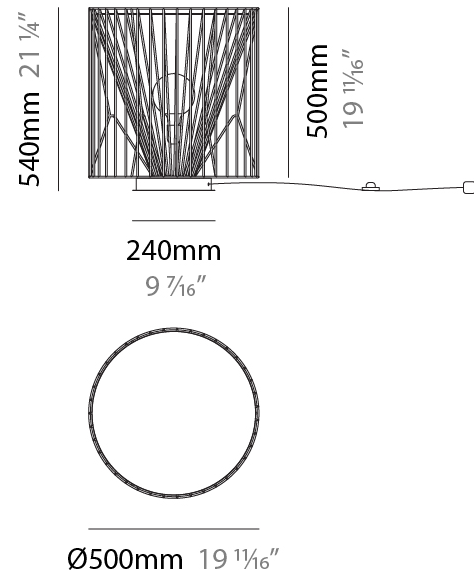

MARIOLA PORTABLE

D114031-

base number   Finish Options   Finish Options

1. To build a product code in our configurator select the specify button on the base model # product page
2. To build a manual product code on this datasheet choose from the options listed below in blue font and add the suffix to the base model #

GENERAL

Series: Mariola
Brand: Ole
Division: Design
Mounting Type: Portable
Mounting Location: Floor
Subcategory: Ambient

PHYSICAL

Shape: Abstract
Diameter (mm): 500
Diameter (in): 19 11/16
Height (mm): 540
Height (in): 21 1/4
Light Distribution: Omnidirectional
Diffuser: PMMA - Opal
Fixture Finish: BEI / BLK / BLU / COG / DGN / GRY / MRN / MOC / MUS / OLV / SIL / STN / TER / WHI
Holder Finish: WHI / GSD
Accent Finish: WHI
Fixture Material: Fabric Cord / Metal
Cable Details: 220/100 Cord

ELECTRICAL

Number of Lamps: 1
Lamp Type: LED Retrofit
Lamp Shape: A19
Bulb Included: Bulb Not Included
Max. Wattage Per Lamp (W): 15
Lamp Base: E26
Input Voltage (V): 120
Upon Request: 277Vac / GU24

LED

OPTICAL

RATINGS AND CERTIFICATIONS

Certified By: Certified for North American Standards
IP rating: IP20

PROJECT	_____
TYPE	_____
SPECIFIER	_____
QUANTITY	_____
DATE	_____