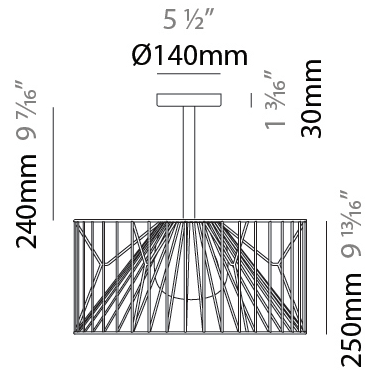

MARIOLA SURFACE

E112052-

base number   Finish Options   -   Finish Options

1. To build a product code in our configurator select the specify button on the base model # product page
2. To build a manual product code on this datasheet choose from the options listed below in blue font and add the suffix to the base model #

GENERAL

Series: Mariola
Brand: Ole
Division: Exterior
Mounting Type: Surface
Mounting Location: Ceiling
Subcategory: Ambient

PHYSICAL

Shape: Drum
Diameter (mm): 500
Diameter (in): 19 11/16
Height (mm): 490
Height (in): 19 5/16
Light Distribution: Omnidirectional
Fixture Finish: BEI / BLK / BLU / COG / DGN / GRY / MRN / MOC / MUS / OLV / SIL / STN / TER / WHI
Holder Finish: WHI / GSD
Accent Finish: WHI
Fixture Material: Fabric Cord / Metal

ELECTRICAL

Number of Lamps: 1
Lamp Type: LED Retrofit
Bulb Included: Bulb Included
Max. Wattage Per Lamp (W): 15
Lamp Base: E26
Input Voltage (V): 120

LED

OPTICAL

RATINGS AND CERTIFICATIONS

Certified By: Certified for North American Standards
IP rating: IP66

PROJECT	
TYPE	
SPECIFIER	
QUANTITY	
DATE	

Ø500mm 19 11/16"