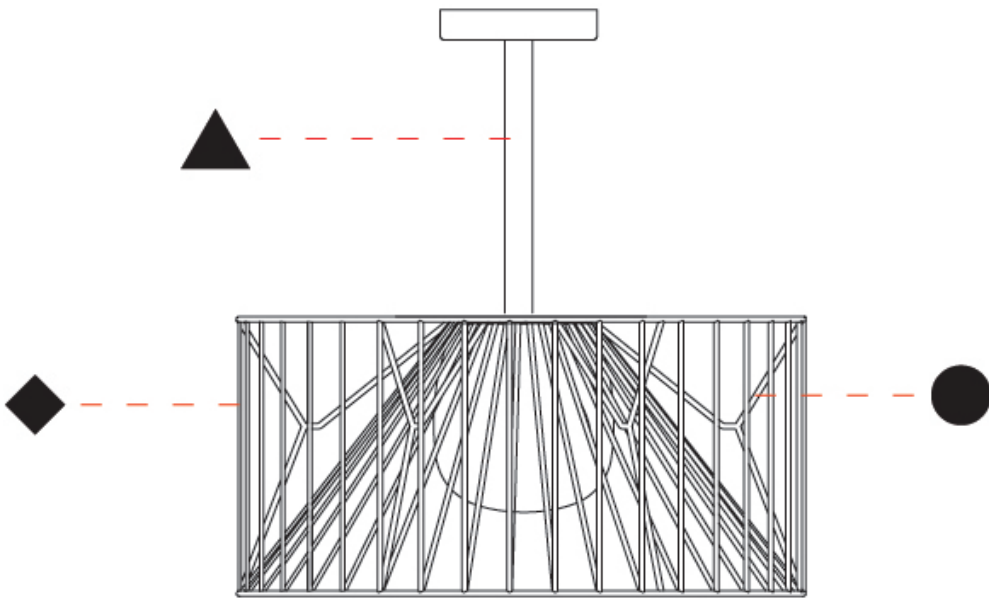

MARIOLA SURFACE

E112052-

PROJECT _____

TYPE _____

SPECIFIER _____

QUANTITY _____

DATE _____

E