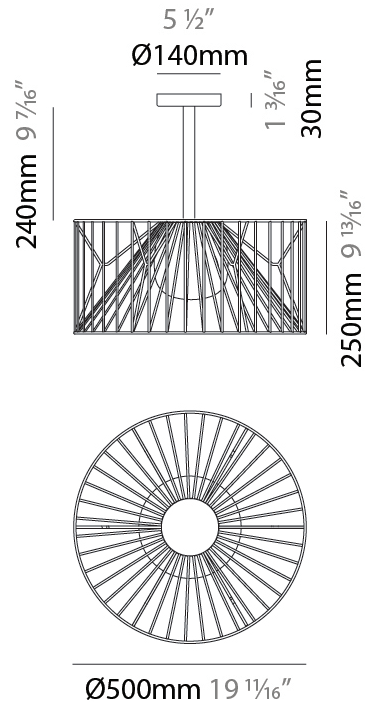

MARIOLA SURFACE

E112052-

base number   Finish Options   -   Finish Options

1. To build a product code in our configurator select the specify button on the base model # product page
2. To build a manual product code on this datasheet choose from the options listed below in blue font and add the suffix to the base model #

GENERAL

Series: Mariola
Brand: Ole
Division: Exterior
Mounting Type: Surface
Mounting Location: Ceiling
Subcategory: Ambient

PHYSICAL

Shape: Drum
Diameter (mm): 500
Diameter (in): 19 11/16
Height (mm): 490
Height (in): 19 5/16
Light Distribution: Omnidirectional
Fixture Finish: BEI / BLK / BLU / COG / DGN / GRY / MRN / MOC / MUS / OLV / SIL / STN / TER / WHI
Holder Finish: WHI / GSD
Accent Finish: WHI
Fixture Material: Fabric Cord / Metal

ELECTRICAL

Number of Lamps: 1
Lamp Type: LED Retrofit
Bulb Included: Bulb Included
Max. Wattage Per Lamp (W): 15
Lamp Base: E26
Input Voltage (V): 120

LED

OPTICAL

RATINGS AND CERTIFICATIONS

Certified By: Certified for North American Standards
IP rating: IP66

PROJECT
TYPE
SPECIFIER
QUANTITY
DATE