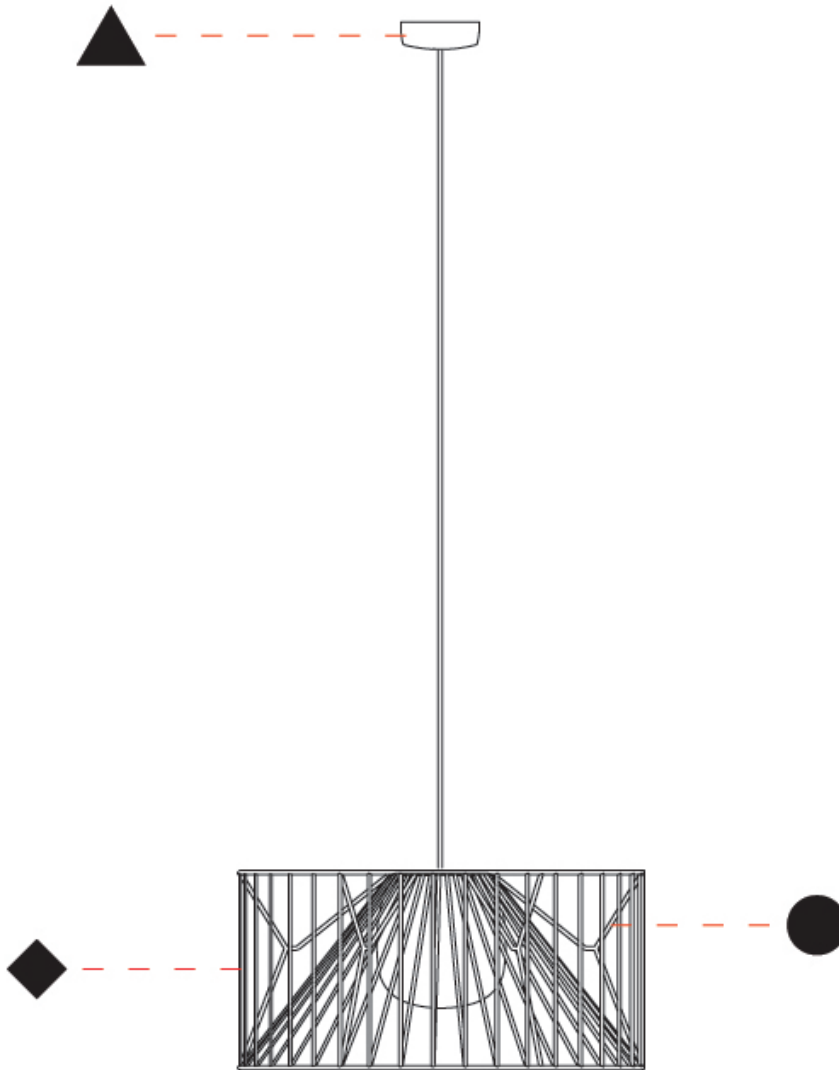

MARIOLA SUSPENSION

E111198-

PROJECT

TYPE

SPECIFIER

QUANTITY

DATE