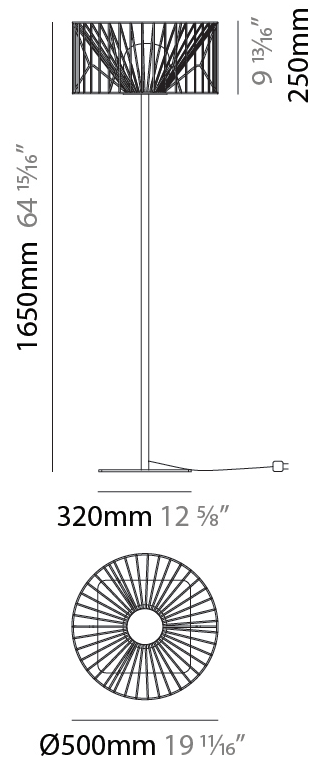

MARIOLA PORTABLE

E114033-

base number   Finish Options   Finish Options   Finish Options

1. To build a product code in our configurator select the specify button on the base model # product page
2. To build a manual product code on this datasheet choose from the options listed below in blue font and add the suffix to the base model #

GENERAL

Series: Mariola
Brand: Ole
Division: Exterior
Mounting Type: Portable
Mounting Location: Floor
Subcategory: Ambient

PHYSICAL

Shape: Drum
Diameter (mm): 500
Diameter (in): 19 11/16
Height (mm): 1650
Height (in): 64 15/16
Light Distribution: Omnidirectional
Fixture Finish: BEI / BLK / BLU / COG / DGN / GRY / MRN / MOC / MUS / OLV / SIL / STN / TER / WHI
Holder Finish: WHI / GSD
Accent Finish: WHI
Fixture Material: Fabric Cord / Metal
Cable Details: 100/100 Cord

ELECTRICAL

Number of Lamps: 1
Lamp Type: LED Retrofit
Lamp Shape: A19
Bulb Included: Bulb Not Included
Max. Wattage Per Lamp (W): 15
Lamp Base: E26
Input Voltage (V): 120
Upon Request: 277Vac / GU24

LED

OPTICAL

RATINGS AND CERTIFICATIONS

Certified By: Certified for North American Standards
IP rating: IP66

PROJECT _____
TYPE _____
SPECIFIER _____
QUANTITY _____
DATE _____