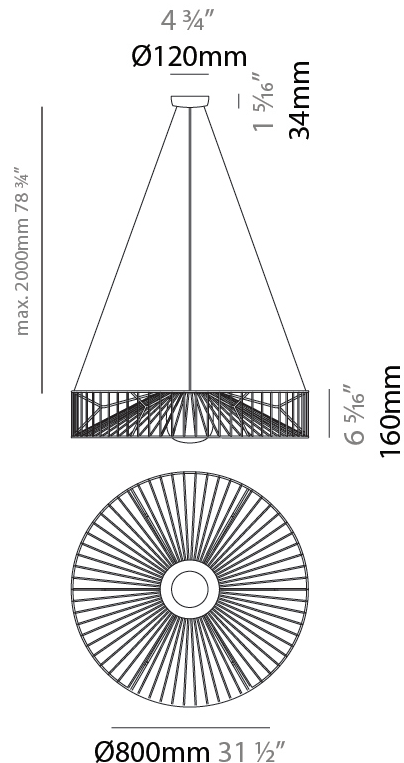

PROJECT	_____
TYPE	_____
SPECIFIER	_____
QUANTITY	_____
DATE	_____

MARIOLA SUSPENSION

E111199-

base number	Finish Options	Finish Options	Finish Options

1. To build a product code in our configurator select the specify button on the base model # product page
2. To build a manual product code on this datasheet choose from the options listed below in blue font and add the suffix to the base model #

GENERAL

Series: Mariola
Brand: Ole
Division: Exterior
Mounting Type: Suspension
Mounting Location: Ceiling
Subcategory: Ambient

PHYSICAL

Shape: Drum
Diameter (mm): 800
Diameter (in): 31 1/2
Height (mm): 160
Height (in): 6 5/16
Max. Overall Height (mm): 2160
Max. Overall Height (in): 85 1/16
Light Distribution: Omnidirectional
Fixture Finish: BEI / BLK / BLU / COG / DGN / GRY / MRN / MOC / MUS / OLV / SIL / STN / TER / WHI
Holder Finish: MWH / MBK
Accent Finish: WHI / GSD
Fixture Material: Fabric Cord / Metal
Cable Details: 2,000mm/78 3/4" Transparent Cable

ELECTRICAL

Number of Lamps: 1
Lamp Type: LED Retrofit
Bulb Included: Bulb Not Included
Max. Wattage Per Lamp (W): 15
Lamp Base: E26
Input Voltage (V): 120

LED

OPTICAL

RATINGS AND CERTIFICATIONS

Certified By: Certified for North American Standards
IP rating: IP66