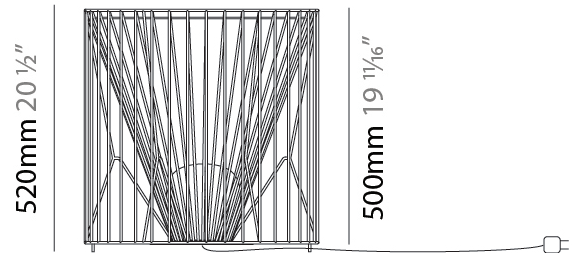

MARIOLA PORTABLE

E114034-

base number   Finish Options   -   Finish Options   -

1. To build a product code in our configurator select the specify button on the base model # product page
2. To build a manual product code on this datasheet choose from the options listed below in blue font and add the suffix to the base model #

GENERAL

Series: Mariola
Brand: Ole
Division: Exterior
Mounting Type: Portable
Mounting Location: Floor
Subcategory: Ambient

PHYSICAL

Shape: Drum
Diameter (mm): 500
Diameter (in): 19 11/16
Height (mm): 520
Height (in): 20 1/2
Light Distribution: Omnidirectional
Diffuser: PMMA - Opal
Fixture Finish: BEI / BLK / BLU / COG / DGN / GRY / MRN / MOC / MUS / OLV / SIL / STN / TER / WHI
Holder Finish: WHI / GSD
Accent Finish: WHI
Fixture Material: Fabric Cord / Metal
Cable Details: 220/100 Cord

ELECTRICAL

Number of Lamps: 1
Lamp Type: LED Retrofit
Lamp Shape: A19
Bulb Included: Bulb Not Included
Max. Wattage Per Lamp (W): 15
Lamp Base: E26
Input Voltage (V): 120

LED

OPTICAL

RATINGS AND CERTIFICATIONS

Certified By: Certified for North American Standards
IP rating: IP66

PROJECT
TYPE
SPECIFIER
QUANTITY
DATE

Ø500mm 19 11/16"