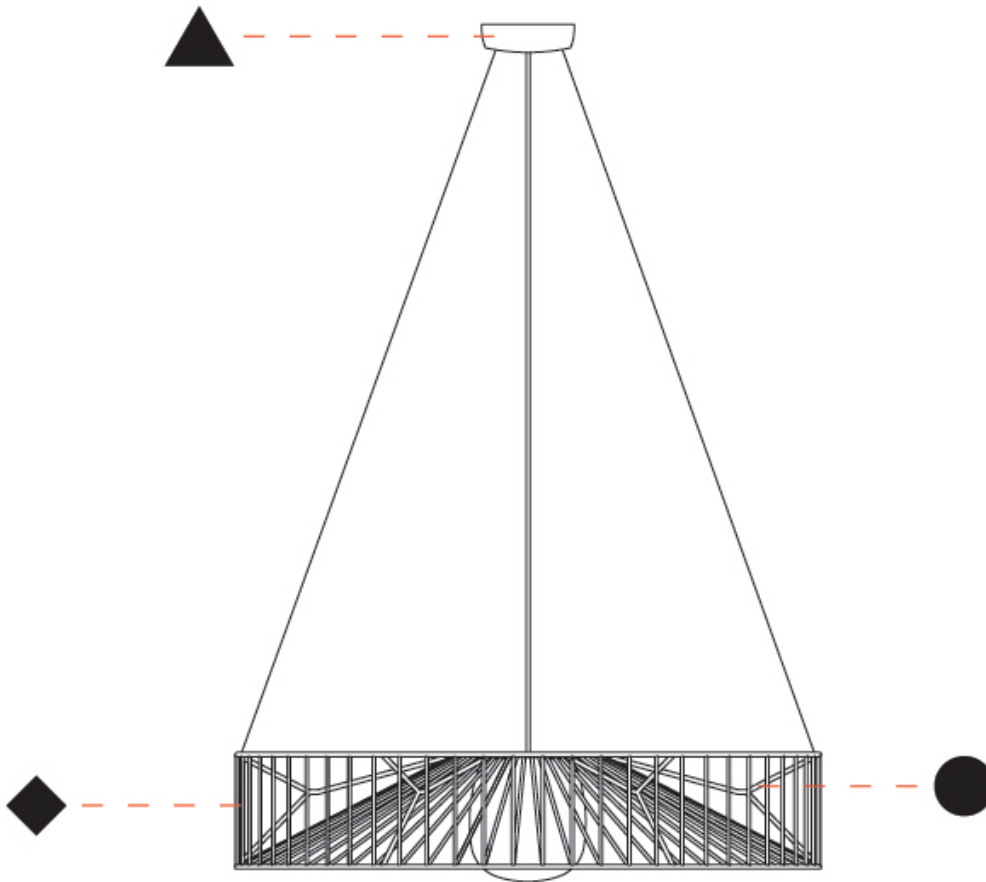

MARIOLA SUSPENSION

E111199-

PROJECT _____

TYPE _____

SPECIFIER _____

QUANTITY _____

DATE _____

E